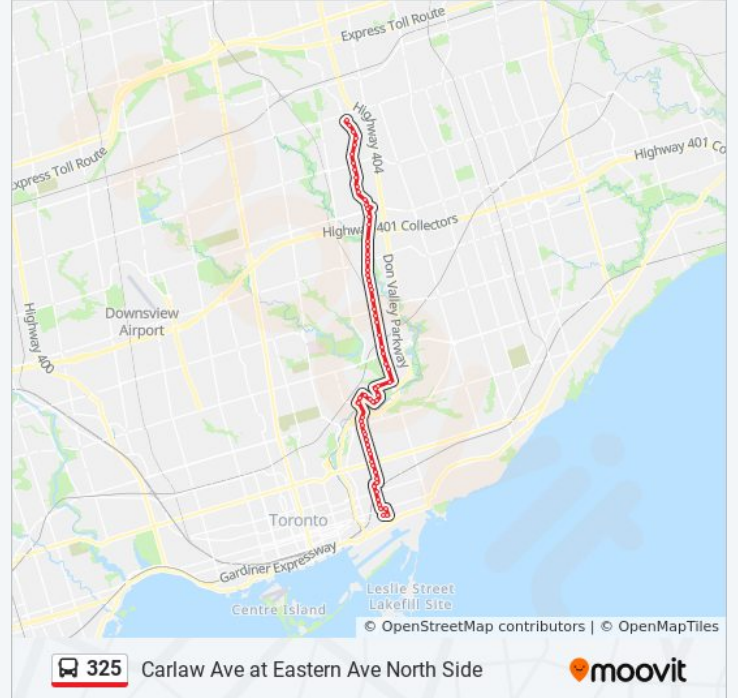

Don Mills Rd at York Mills Rd South Side

1450 Don Mills Rd

Don Mills Rd at Kern Rd

Don Mills Rd at Mallard Rd

Don Mills Rd at Bond Ave

Don Mills Rd at Chipping Rd

Don Mills Rd at the Donway West (North)

Don Mills Rd at Lawrence Ave East

Don Mills Rd at Clock Tower Rd

Don Mills Rd at the Donway West (South)

Don Mills Rd at Barber Greene Rd South Side

Don Mills Rd at Wynford Dr

Don Mills Rd at Eglinton Ave East

Don Mills Rd at St Dennis Dr - Ontario Science Centre

Don Mills Rd at Gateway Blvd

Overlea Blvd at Don Mills Rd West Side

Overlea Blvd at William Morgan Dr West Side

Thornccliffe Park Dr East at Overlea Blvd South Side

56 Thornccliffe Park Dr

44 Thornccliffe Park Dr

38 Thornccliffe Park Dr

26 Thornccliffe Park Dr at Grandstand Pl

12 Thornccliffe Park Dr

Overlea Blvd at Leaside Park Dr

Millwood Rd at Overlea Blvd South Side

Pape Ave at Hopedale Ave West Side

Pape Ave at O'Connor Dr

Pape Ave at Gamble Ave

Pape Ave at Cosburn Ave

Pape Ave at Floyd Ave

Pape Ave at Mortimer Ave

Pape Ave at Fulton Ave South Side