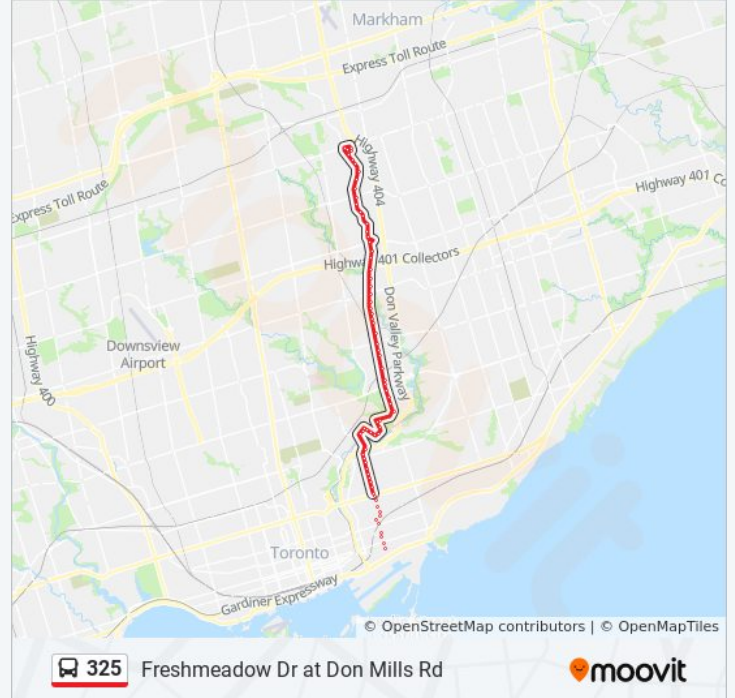

Pape Ave at Floyd Ave

Pape Ave at Cosburn Ave

Pape Ave at Torrens Ave North Side

Pape Ave at O'Connor Dr

Pape Ave at Rivercourt Blvd

Overlea Blvd at Millwood Rd East Side

Overlea Blvd at Leaside Park Dr East Side

Overlea Blvd at Thorncliffe Park Dr (West)

11 Thorncliffe Park Dr

Thorncliffe Park Dr at Milepost Pl

35 Thorncliffe Park Dr

49 Thorncliffe Park Dr

75 Thorncliffe Park Dr

Thorncliffe Park Dr (East) at Overlea Blvd

Overlea Blvd at William Morgan Dr

Don Mills Rd at Gateway Blvd (South) North Side

Don Mills Rd at Gateway Blvd (North)

Don Mills Rd at St Dennis Dr - Ontario Science Centre

Don Mills Rd at Eglinton Ave East

Don Mills Rd at Eglinton Ave East North Side

Don Mills Rd at Wynford Dr

Don Mills Rd at Green Belt Dr North Side

Don Mills Rd at the Donway East (South) North Side

Don Mills Rd at Clock Tower Rd

Don Mills Rd at Lawrence Ave East

Don Mills Rd at the Donway East (North)

Don Mills Rd at Chipping Rd

Don Mills Rd at Legato Crt

Don Mills Rd at Farmcote Rd North Side

Don Mills Rd at Kern Rd North Side

Opposite 1450 Don Mills Rd

Don Mills Rd at York Mills Rd