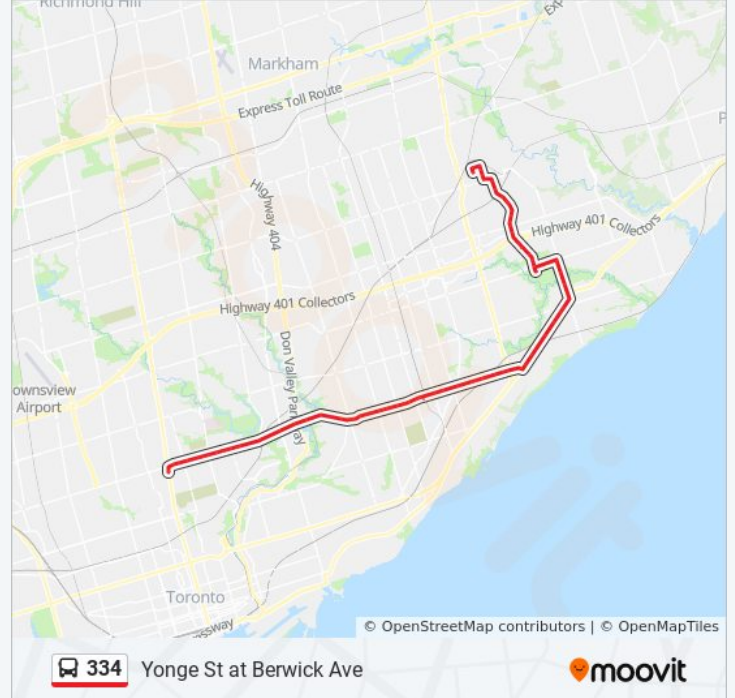

334 bus Info

Direction: Eglinton Station

Stops: 76

Trip Duration: 60 min

Line Summary:

Neilson Rd at Ellesmere Rd

Centenary Hospital Loop at Neilson Rd

Ellesmere Rd at Morningside Ave

Eglinton Ave East at Cedar Dr

Eglinton Ave East at Markham Rd West Side

Eglinton Ave East at Beachell St

Eglinton Ave East at Mason Rd West Side

Eglinton Ave East at Bellamy Rd North West Side
- Eglinton Go Station

Eglinton Ave East at Torrance Rd West Side

Eglinton Ave East at Mccowan Rd

Eglinton Ave East at Danforth Rd

Eglinton Ave East at Gilder Dr

Eglinton Ave East at Midland Ave

Eglinton Ave East at Kennedy Rd

Eglinton Ave East at Ionview Rd

Eglinton Ave East at Rosemount Dr

Eglinton Ave East at Birchmount Rd

Eglinton Ave East at Thermos Rd

Eglinton Ave East at Warden Ave

Eglinton Ave East at Lebovic Ave

Eglinton Ave East at Pharmacy Ave

Eglinton Ave East at Victoria Park Ave