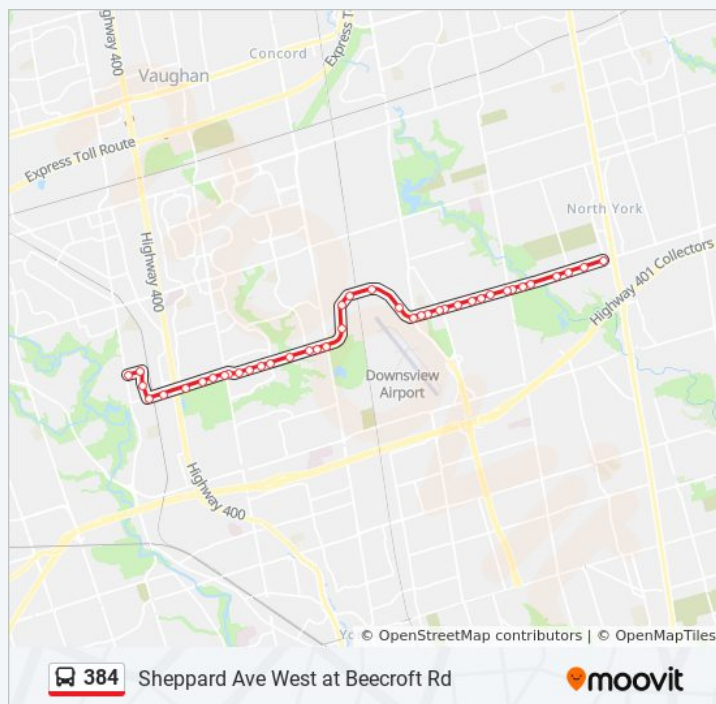

Sheppard Ave West at Tuscan Gate

Sheppard Ave West at Vitti St - Downsview Park Station

Sheppard Ave West at Chesswood Dr

Sheppard Ave West at Yukon Lane

Sheppard Ave West at William R Allen Rd

Opposite 1042 Sheppard Ave West- Sheppard West Station

Sheppard Ave West at Banting Ave

Sheppard Ave West at Wilson Heights Blvd

Sheppard Ave West at Wilson Heights Blvd East Side

Sheppard Ave West at Faywood Blvd

Sheppard Ave West at Gorman Park Rd

Sheppard Ave West at Harlock Blvd

Sheppard Ave West at Yeomans Rd East Side

Sheppard Ave West at Bathurst St

Sheppard Ave West at Bathurst St East Side

555 Sheppard Ave West

Sheppard Ave West at Don River Blvd

Sheppard Ave West at Easton Rd

Sheppard Ave West at Senlac Rd

Sheppard Ave West at Pewter Rd

**Stops: 40**

**Trip Duration: 29 min**

**Line Summary:**

384 bus time schedules and route maps are available in an offline PDF at moovitapp.com. Use the [Moovit App](#) to see live bus times, train schedule or subway schedule, and step-by-step directions for all public transit in Toronto.