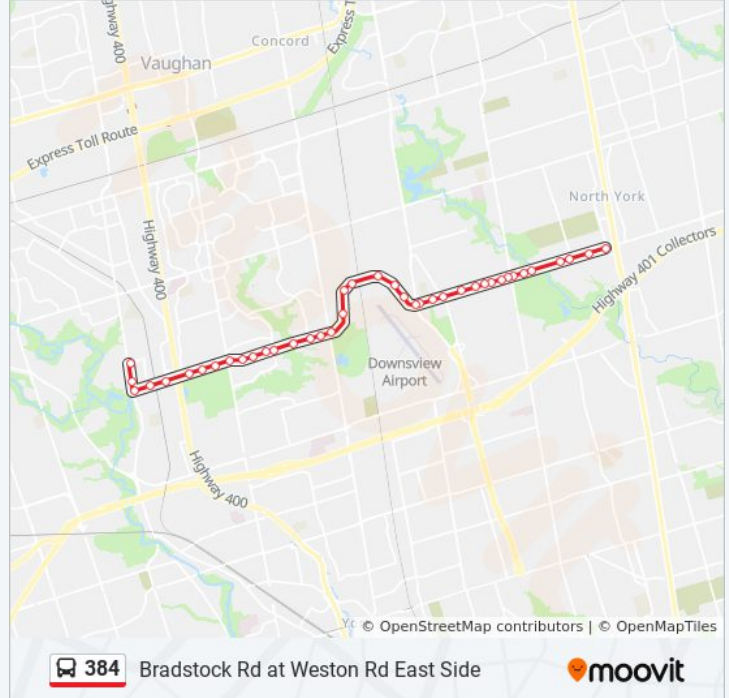

**Direction: Bradstock Rd at Weston Rd East Side**

40 stops

[VIEW LINE SCHEDULE](#)

- Sheppard Ave West at Beecroft Rd West Side
- Sheppard Ave West at Quilter Rd
- Sheppard Ave West at Senlac Rd West Side
- Sheppard Ave West at Brentwood Ave
- Sheppard Ave West at Don River Blvd West Side
- Opposite 555 Sheppard Ave West
- Sheppard Ave West at Bathurst St
- Sheppard Ave West at Bathurst St West Side
- Sheppard Ave West at Hove St
- Sheppard Ave West at Bryant St West Side
- Sheppard Ave West at Maxwell St
- Sheppard Ave West at Goddard St
- Sheppard Ave West at Wilmington Ave
- Sheppard Ave West at Wilson Heights Blvd
- Sheppard Ave West at Banting Ave
- Sheppard Ave West at Dufferin St (Downsview Station)
- Sheppard Ave West at William R Allen Rd West Side
- Sheppard Ave West at Kodiak Cres (South)
- Sheppard Ave West at Kodiak Cres (North)
- Sheppard Ave West at Chesswood Dr

Sheppard Ave West at Yatescastle Dr

Sheppard Ave West at Magellan Dr

Sheppard Ave West at Jane St

2002-2012 Sheppard Ave West

Sheppard Ave West at Laura Rd

Sheppard Ave West at Oakdale Rd

Sheppard Ave West at Arrow Rd West Side

Sheppard Ave West at Rivalda Rd

Sheppard Ave West at Weston Rd

Weston Rd at Coral Gable Dr

Bradstock Rd at Weston Rd East Side

**Direction: Sheppard Ave West at Beecroft Rd**

40 stops

[VIEW LINE SCHEDULE](#)

Bradstock Rd at Weston Rd East Side

Bradstock Rd at Rivalda Rd

40 Rivalda Rd

Sheppard Ave West at Abraham Welsh Rd East Side

Sheppard Ave West at Arrow Rd

Sheppard Ave West at Oakdale Rd

Sheppard Ave West at Laura Rd East Side