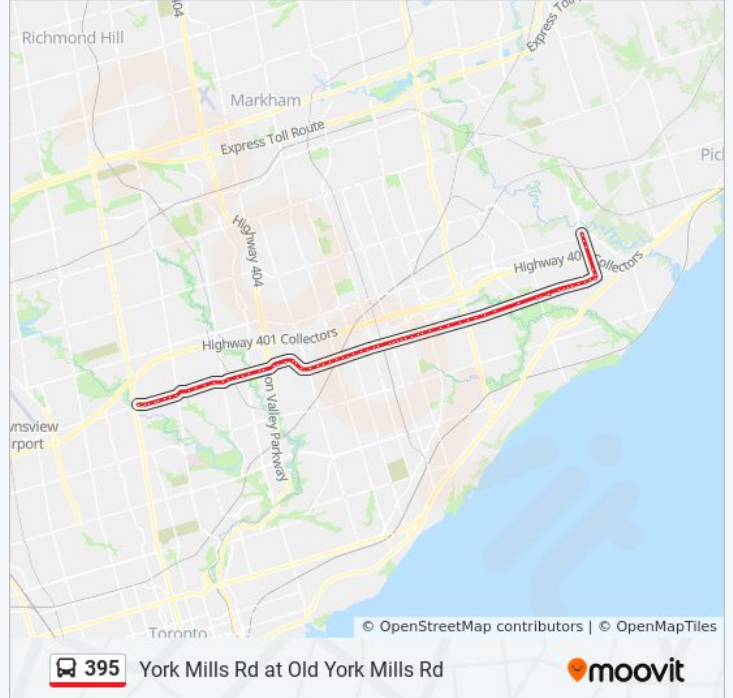

Direction: York Mills Rd at Old York Mills Rd

70 stops

[VIEW LINE SCHEDULE](#)

Meadowvale Loop at Sheppard Ave East

Meadowvale Rd at Sheppard Ave East

Meadowvale Rd at Dean Park Rd

Meadowvale Rd at Euclid Ave

395 bus Info

Direction: York Mills Rd at Old York Mills Rd

Stops: 70

Trip Duration: 44 min

Line Summary:

Ellesmere Rd at Morningside Ave
Ellesmere Rd at Mornelle Crt
Ellesmere Rd at Neilson Rd - Scarborough Health Network Centenary Hospital
Ellesmere Rd at Military Trail (West)
Ellesmere Rd at Helicon Gate West Side
Ellesmere Rd at Dormington Dr West Side
Ellesmere Rd at Markham Rd
Ellesmere Rd at Dolly Varden Blvd West Side
Ellesmere Rd at Bellamy Rd North
Ellesmere Rd at Parkington Cres
Ellesmere Rd at Mccowan Rd
Ellesmere Rd at Borough Approach East
Ellesmere Rd at Borough Approach West
Ellesmere Rd at Brimley Rd
1300 Ellesmere Rd
Ellesmere Rd at Birkdale Rd
Ellesmere Rd at Oakley Blvd
Ellesmere Rd at Midland Ave
Ellesmere Rd at East Service Rd
Ellesmere Rd at West Service Rd
Ellesmere Rd at Kennedy Rd
Ellesmere Rd at Dundalk Dr West Side
741 Ellesmere Rd at Mondeo Dr
Ellesmere Rd at Birchmount Rd West Side
Ellesmere Rd at Principal Rd
426 Ellesmere Rd
Ellesmere Rd at Warden Ave
Ellesmere Rd at Crocus Dr
Ellesmere Rd at Claudius Gate
Ellesmere Rd at Pharmacy Ave
Ellesmere Rd at Victoria Park Ave
Parkwoods Village Dr at Combermere Dr North