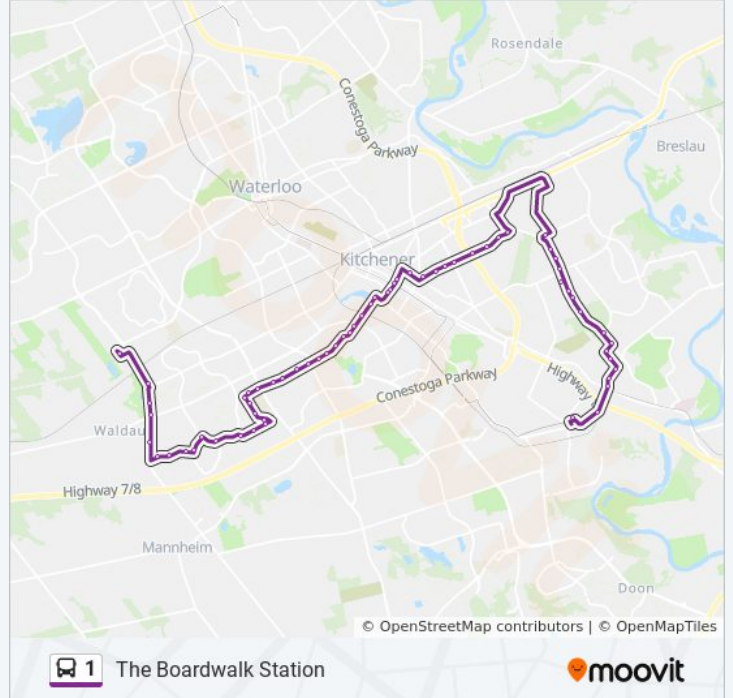

1 bus Info

Direction: The Boardwalk Station

Stops: 64

Trip Duration: 53 min

Line Summary:

Krug / River

Krug / Sherwood

Krug / Cambridge Ave.

Queens / Belmont

Queens / Lakeside Park Trail

Queens / Hahn

Queens / Westmount

Queens / Cecile

Queens / Silverspring

Queens / Eagen

Queens / Fischer-Hallman

Queens / Highland Hills Mall

Elm Ridge / Queens

Elm Ridge / Hillbrook

Elm Ridge / Silver Aspen

Elm Ridge / Ramblewood

Mcgarry / Forestwood

Mcgarry / Meadowbrook

Mcgarry / Royal Orchard

Westheights / Driftwood

Driftwood / Westheights

Driftwood / Highview

Highview / Highview Pl.

Highview / Sugar Maple

Highview / Havenwood

Ira Needles / Penelope

Ira Needles / Highland