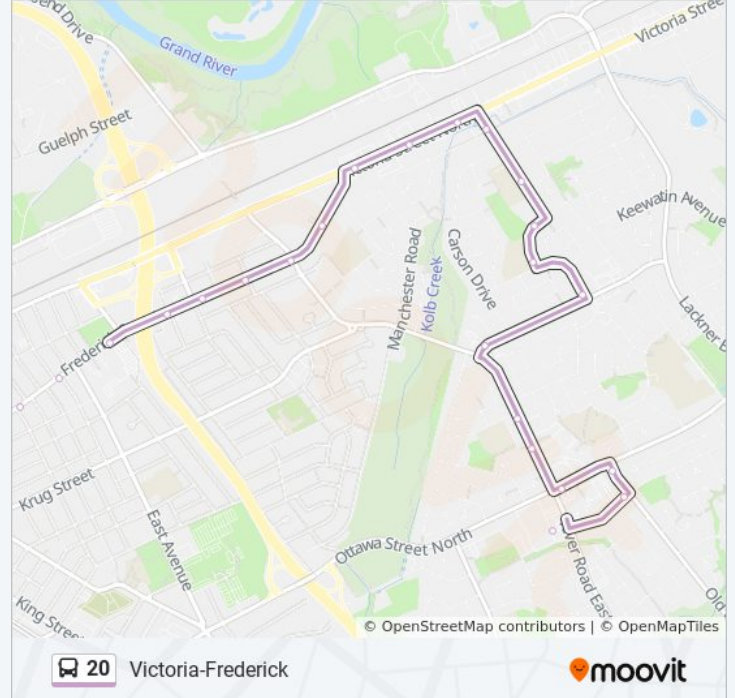

20 bus Info

Direction: Stanley Park

Stops: 51

Trip Duration: 41 min

Line Summary:

Victoria St. @ King St.

Duke / Francis

Kitchener City Hall Station

Halifax / Natchez

Halifax / Confederation

Confederation / Lorraine

Lorraine / Birkshire

River / Hickson

River / Path To Secord

Ottawa / River

Old Chicopee / Ottawa

Holborn / Old Chicopee

Stanley Park

Direction: The Boardwalk Station

47 stops

[VIEW LINE SCHEDULE](#)

20 bus Time Schedule

The Boardwalk Station Route Timetable:

Sunday

7:40 AM - 11:10 PM

Stanley Park

River / Ottawa

River / Path To Breckenridge

River / Gibson

Lorraine / Birkshire

Confederation / Lorraine

Halifax / Confederation