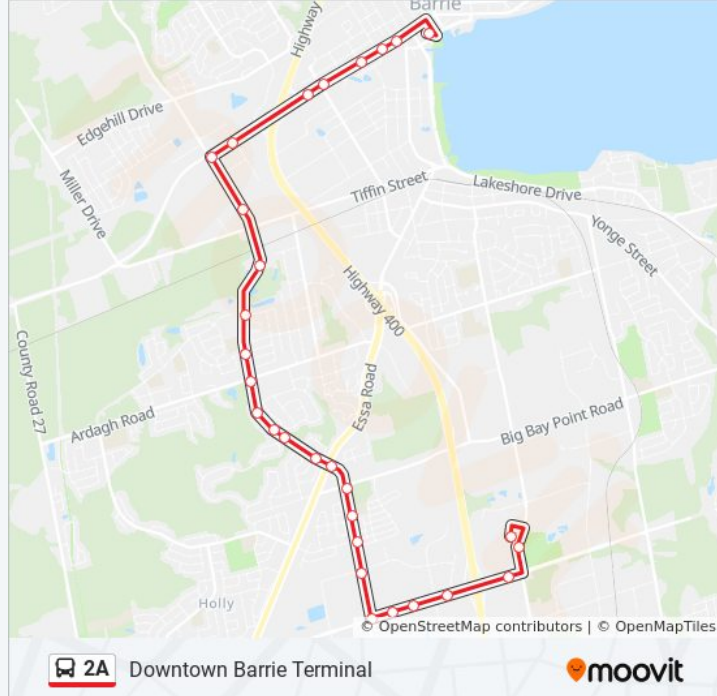

Dunlop at Ferndale

Sarjeant Drive

Hart Drive

Dunlop at Anne

Frances Street

Eccles Street

Dunlop at High Street

Downtown Barrie Terminal

2A bus time schedules and route maps are available in an offline PDF at moovitapp.com. Use the [Moovit App](#) to see live bus times, train schedule or subway schedule, and step-by-step directions for all public transit in Toronto.

[About Moovit](#) • [MaaS Solutions](#) • [Supported Countries](#) • [Mooviter Community](#)

© 2024 Moovit - All Rights Reserved

Check Live Arrival Times