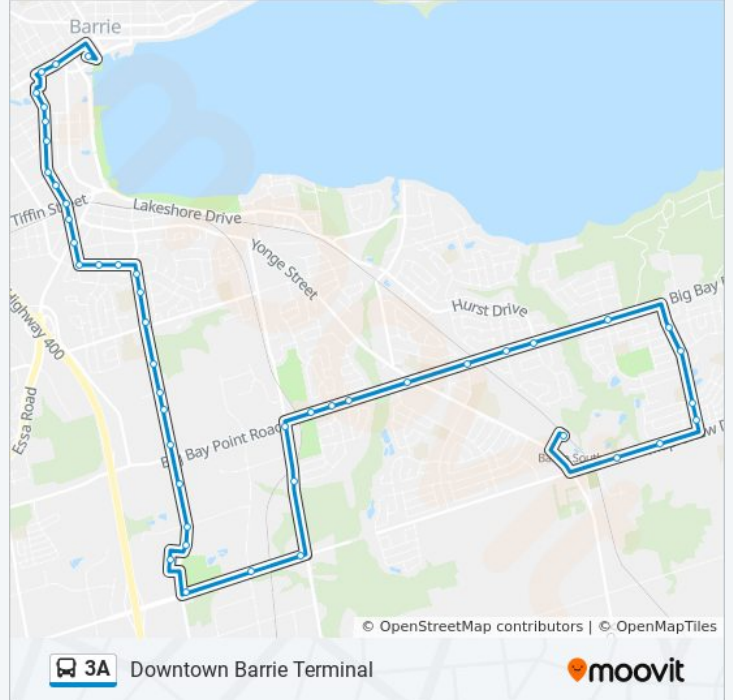

Bayview To Downtown Barrie Terminal

Get The App

The 3A bus line Bayview To Downtown Barrie Terminal has one route. For regular weekdays, their operation hours are: (1) Bayview To Downtown Barrie Terminal: 5:30 AM - 11:30 PM
Use the Moovit App to find the closest 3A bus station near you and find out when is the next 3A bus arriving.

Direction: Bayview To Downtown Barrie Terminal

46 stops

[VIEW LINE SCHEDULE](#)

- Barrie South Go Station
- Mapleview at Chef
- Royal Jubilee Drive
- Griffin Gate
- The Queensway
- Prince William Way at Empire
- Sovereign's Gate
- Royal Park Side Drive
- Hurst Drive
- Grand Forest Drive
- Big Bay Point at Dodson
- Yonge And Big Bay Point
- Ward Drive
- Leggott Avenue
- Willow Landing School
- Huronian at Big Bay Point
- Huronian Medical Clinic
- Mapleview at Huronia
- Welham Road
- Bayview Drive
- Park Place

3A bus Time Schedule

Bayview To Downtown Barrie Terminal Route
Timetable:

Sunday	Not Operational
Monday	5:30 AM - 11:30 PM
Tuesday	5:30 AM - 11:30 PM
Wednesday	5:30 AM - 11:30 PM
Thursday	5:30 AM - 11:30 PM
Friday	Not Operational
Saturday	6:30 AM - 11:30 PM

3A bus Info

Direction: Bayview To Downtown Barrie Terminal

Stops: 46

Trip Duration: 42 min

Line Summary:

North Village Way
Churchill Drive
Barrie Primary Care Centre
Bayview at Big Bay Point
279 Bayview Drive
Mollard Court
231 Bayview Drive
Bayview at Little
Allandale Heights School
Springhome Road
Brooks Street
Marshall Street
Innisfil Street
Innisfil at Essa
Jacobs Terrace
Tiffin Street
Brock Street
Innisfil at Brock
John Street
Victoria at Innisfil
Vespra Street
Perry Street
Eccles Street
Dunlop at High Street
Downtown Barrie Terminal