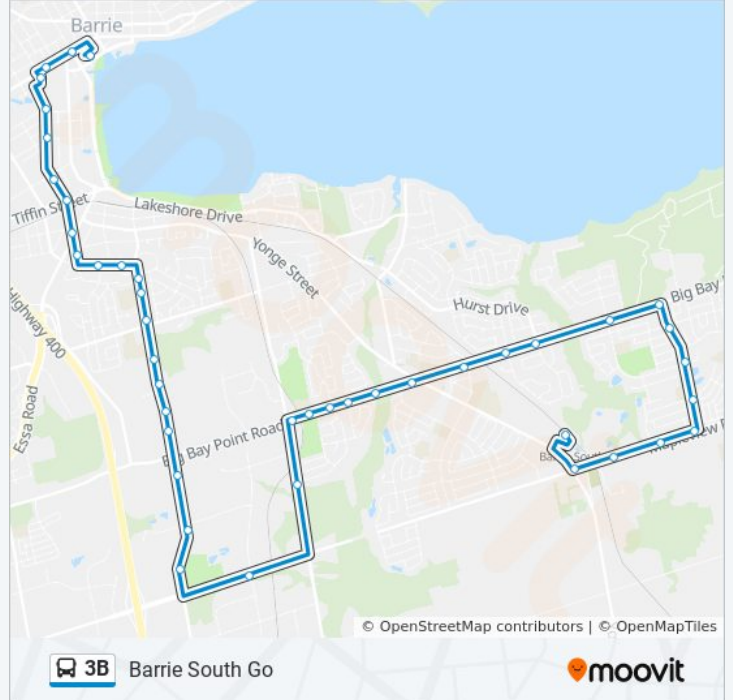

Use the Moovit App to find the closest 3B bus station near you and find out when is the next 3B bus arriving.

Direction: Painswick To Barrie South Go

43 stops

[VIEW LINE SCHEDULE](#)

Downtown Barrie Terminal

Adelaide Street

Marshall Street

Baldwin at Brooks

Glenridge Road

Allandale Heights School

Bayview at Little

220 Bayview Drive

Mollard Court

286 Bayview Drive

316 Bayview Drive

Barrie Primary Care Centre

Bayview Drive

South Village Way

3B bus Time Schedule

Painswick To Barrie South Go Route Timetable:

Sunday	Not Operational
Monday	5:15 AM - 10:45 PM
Tuesday	5:15 AM - 10:45 PM
Wednesday	5:15 AM - 10:45 PM
Thursday	5:15 AM - 10:45 PM
Friday	Not Operational
Saturday	6:45 AM - 10:45 PM

3B bus Info

Direction: Painswick To Barrie South Go

Stops: 43

Trip Duration: 40 min

Line Summary:

Welham Road
Huronia Medical Clinic
Huronia Road
Willow Landing School
Loon Avenue
Ward Drive
435 Big Bay Point
Big Bay Point at Yonge
Ashford Drive
Big Bay Point at Pine
Pine Drive
Big Bay at Sandringham
Big Bay at Prince William Way
Sovereign's Gate
Prince William Way at Sandringham
Saint Gabriel Catholic School
Mapleview at Prince William Way
Royal Jubilee Drive
Mapleview at Lily
Mapleview at Yonge
Barrie South Go Station