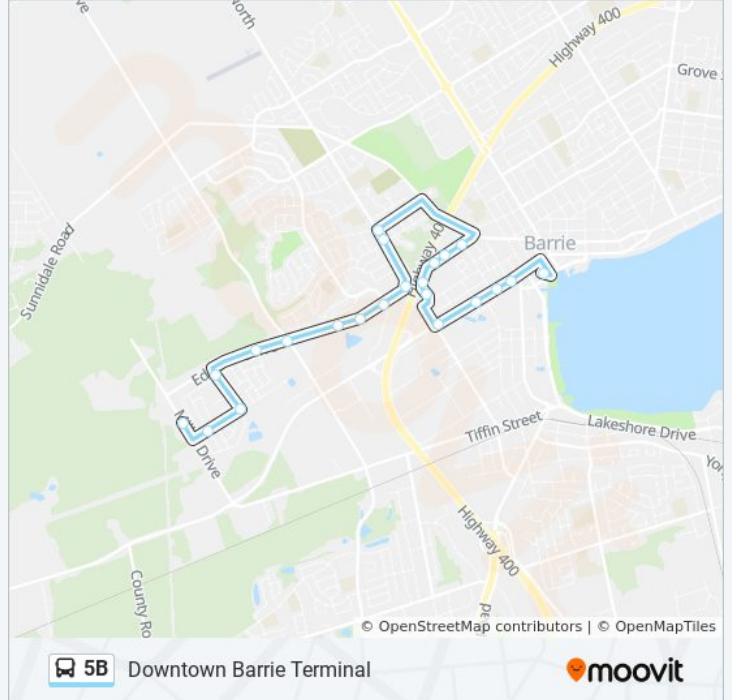

Wellington To Downtown Barrie Terminal

[Get The App](#)

The 5B bus line Wellington To Downtown Barrie Terminal has one route. For regular weekdays, their operation hours are:

(1) Wellington To Downtown Barrie Terminal: 5:31 AM - 11:29 PM

Use the Moovit App to find the closest 5B bus station near you and find out when is the next 5B bus arriving.

Direction: Wellington To Downtown Barrie Terminal

17 stops

[VIEW LINE SCHEDULE](#)

- Ruffet Drive
- Sproule at Kraus
- Pringle at Sproule
- Pringle at Edgehill
- Jaggess Drive
- Edgehill at Ferndale
- Edgehill at Fox Run
- Engel Crescent
- Edgehill Drive
- Edgehill at Anne
- Anne Street
- Wellington Plaza
- 135 Wellington Place
- Barrie Medical Arts
- Victoria Village
- Maple at Ross
- Downtown Barrie Terminal

5B bus Time Schedule

Wellington To Downtown Barrie Terminal Route
Timetable:

Sunday	Not Operational
Monday	5:31 AM - 11:29 PM
Tuesday	5:31 AM - 11:29 PM
Wednesday	5:31 AM - 11:29 PM
Thursday	5:31 AM - 11:29 PM
Friday	Not Operational
Saturday	6:40 AM - 11:29 PM

5B bus Info

Direction: Wellington To Downtown Barrie Terminal

Stops: 17

Trip Duration: 15 min

Line Summary:

5B bus time schedules and route maps are available in an offline PDF at moovitapp.com. Use the [Moovit App](#) to see live bus times, train schedule or subway schedule, and step-by-step directions for all public transit in Toronto.