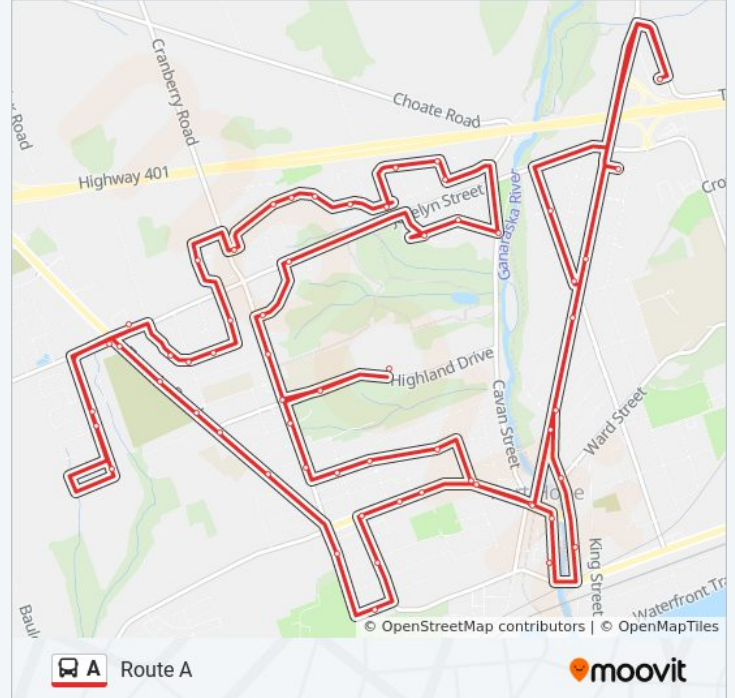

Direction: Route A

61 stops

[VIEW LINE SCHEDULE](#)

- Town Hall
- 01 Mill St. at Dorset St
- Mill St. at Ward St.
- Ontario St. at Blooms Grove Ave.
- Ontario St. at Opposite Helm St. (Medical Centre)
- Phillips Rd. at Ontario St.
- Telephone Rd. at Easton'S Service Centre
- Hope St. at Bennett Court
- Hope St. at Howard St.
- Ontario St. at Caroline St.
- Ontario St. at Barrett
- Walton St. at 70 Walton St.
- Walton St. at Pine St
- Walton St. at Church St.
- Walton St. at Julia St,
- Ridout St. at Bramley St.
- Bramley St. at Strachan St.
- Trafalgar St.
- Victoria St. at Sullivan St.
- Toronto Rd. at Arthur St.
- Toronto Rd. at Lavina St.
- Toronto Rd. at Percival St. (Community Health

Direction: Route A

Stops: 61

Trip Duration: 47 min

Line Summary:

Centre)

Toronto Rd. at Jane St.

Toronto Rd. at Jocelyn St.

Toronto Rd. at Jocelyn St. (Independent Grocer)

Crossley Dr. at St. Andrews Rd.

Crossley Dr. at Calgary Rd.

Calgary Rd. at Centennial Dr.

Cavan St. at Ravine Dr.

Ravine Dr. at Gibson Pl

Ravine Dr. at Herbert Pl.

Jocelyn St. at Moore Dr.

Moore Dr. at Victoria St.

Victoria St. at Ralston Dr.

Victoria St. at Lavina St.

Highland Dr. at 125 Highland Dr. (Port Hope High School)

Jack Burger Complex

Victoria St. at Fraser St.

Victoria St. at Yeovil St.

Burton St. at Bramley St.