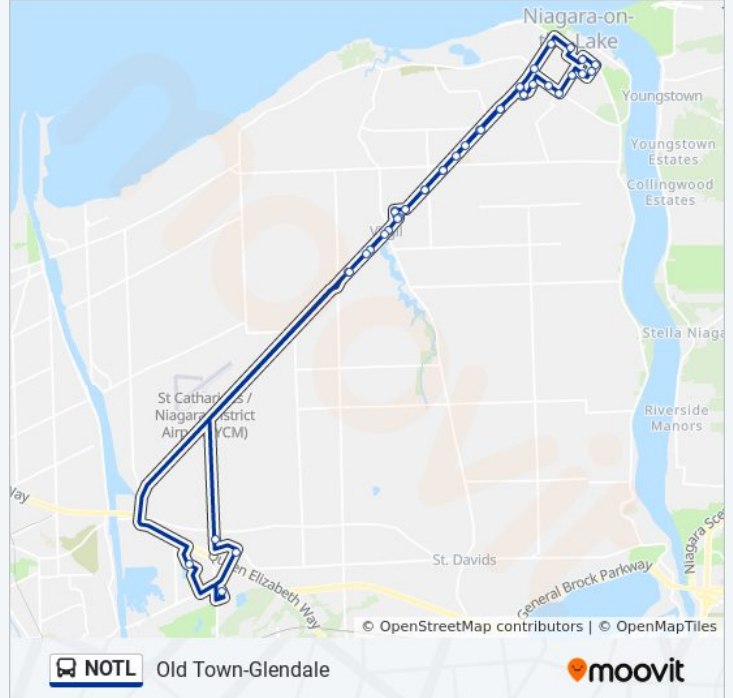

Direction: Old Town-Glendale Loop

40 stops

[VIEW LINE SCHEDULE](#)

- Community Centre
- Simcoe St & Anne St
- John (South Side) @ Victoria
- John (South Side) @ King
- King St & Veterans Ln
- Castlereagh (South Side) @ Davy
- Wellington (East Side) @ Platoff
- Picton St. @ Wellington
- Court House
- Queen St. (North Side) @ Post Office
- Mississagua (West Side) @ Johnson
- Mississagua (West Side) @ Mary
- Mississagua (West Side) @ Anderson Lane
- Niagara Stone @ Garrison Village
- Niagara Stone @ Hunter (Stone Road Village)
- Niagara Stone North Of E & W Line (Virgil Medical Ctr)
- Niagara Stone @ East & West Line
- Niagara Stone @ Pilliteri Estate Winery
- Penner @ Niagara Stone (Penner Home Hardware)
- Elden @ Penner
- Field Rd & Niagara Stone Rd

NOTL bus Time Schedule

Old Town-Glendale Loop Route Timetable:

Sunday	Not Operational
Monday	7:42 AM - 5:42 PM
Tuesday	7:42 AM - 5:42 PM
Wednesday	7:42 AM - 5:42 PM
Thursday	7:42 AM - 5:42 PM
Friday	7:42 AM - 5:42 PM
Saturday	7:42 AM - 5:42 PM

NOTL bus Info

Direction: Old Town-Glendale Loop

Stops: 40

Trip Duration: 58 min

Line Summary:

Niagara Stone @ Four Mile Creek
 Niagara Stone (West Side) S. Of Line 2
 Niagara Stone Rd & Mulberry Ln
 Outlet Collection at Niagara
 Taylor Road 115-127
 Glendale @ York
 Airport (East Side) Between York & Queenston
 Niagara Stone Rd & Mulberry Lane
 Niagara Stone @ Henegan
 Niagara Stone North Of Four Mile Creek
 Field (North Side) @ Niagara Stone
 Elden @ Penner
 Penner @ Niagara Stone
 Niagara Stone @ Mori Gardens
 Niagara Stone @ East & West Line
 Niagara Stone @ East & West Line
 Niagara Stone @ Hunter
 Niagara Stone Rd & Garrison Vill
 Community Centre

Direction: To Courthouse

9 stops

[VIEW LINE SCHEDULE](#)

Community Centre
 Simcoe St & Anne St
 John (South Side) @ Victoria
 John (South Side) @ King
 King St & Veterans Ln
 Castlereagh (South Side) @ Davy
 Wellington (East Side) @ Platoff
 Picton St. @ Wellington
 Court House