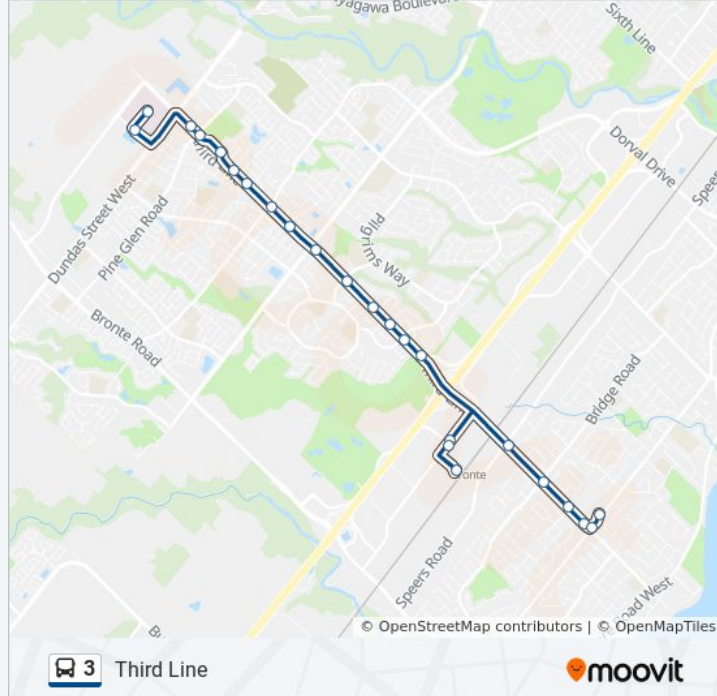

### Direction: Dundas St./Hospital

24 stops

[VIEW LINE SCHEDULE](#)

- South Oakville Centre
- Rebecca St + 3rd Line
- 3rd Line North Of Rebecca St
- 3rd Line + Tansley Dr
- 3rd Line + Bridge Rd
- 3rd Line + Speers Rd
- Wycroft Rd + South Service Rd West
- Bronte Go Station
- Wycroft Rd + South Service Rd West
- 3rd Line + North Service Rd West
- 3rd Line + Abbeywood Dr
- Third Line North Of Abbeywood Dr
- Third Line + Greenridge Circle
- Third Line + Glen Abbey Gate
- Third Line + Upper Middle Rd West
- Third Line + Sandpiper Rd
- Third Line + Westoak Trails Blvd
- Third Line + Warbler Rd
- Third Line + Liverpool St
- Third Line + West Ham Rd
- Third Line + Pine Glen Rd
- 3rd Line North Of Pine Glen Rd

### 3 bus Info

**Direction:** Dundas St./Hospital

**Stops:** 24

**Trip Duration:** 23 min

**Line Summary:**

Hospital Gate + Volunteer Way

Otmh West Entrance

### Direction: South Oakville Centre Via Bronte Village

44 stops

[VIEW LINE SCHEDULE](#)

Otmh West Entrance

Otmh North Entrance

Otmh East Entrance

3rd Line + Dundas St West

3rd Line + Pine Glen Rd

### 3 bus Info

**Direction:** South Oakville Centre Via Bronte Village

**Stops:** 44

**Trip Duration:** 34 min

**Line Summary:**

Bronte Go Station

Wycroft Rd + South Service Rd West

3rd Line + Wycroft Rd