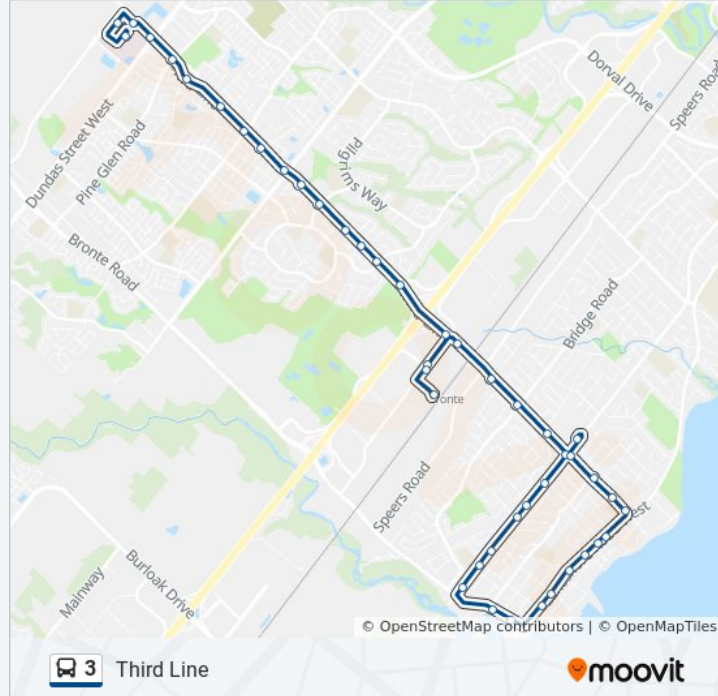

### 3 bus Info

**Direction:** Dundas St./Hospital

**Stops:** 24

**Trip Duration:** 23 min

**Line Summary:**

Hospital Gate + Volunteer Way

Otmh West Entrance

3rd Line South Of Speers Rd

3rd Line + Bridge Rd

3rd Line + Tansley Dr

3rd Line + Rebecca St

Rebecca St. + Sable St.

Rebecca St. + Stanfield Dr.

Rebecca St + Sunset Dr

Rebecca St + Sussex St

Rebecca St + Jones St

Rebecca St + Bronte Rd

Bronte Rd + Hixon St

Bronte Rd + Sovereign St

Lakeshore Rd West + Jones St

Lakeshore Rd West + Nelson St

Lakeshore Rd West + East St

Lakeshore Rd West West Of Solingate Dr

Lakeshore Rd West + Solingate Dr

Lakeshore Rd West + Windsor Gate

3rd Line + Lakeshore Rd West

3rd Line + Venetia Dr

3rd Line + Hixon St

3rd Line + Rebecca St

South Oakville Centre

3 bus time schedules and route maps are available in an offline PDF at [moovitapp.com](https://moovitapp.com). Use the [Moovit App](#) to see live bus times, train schedule or subway schedule, and step-by-step directions for all public transit in Toronto.