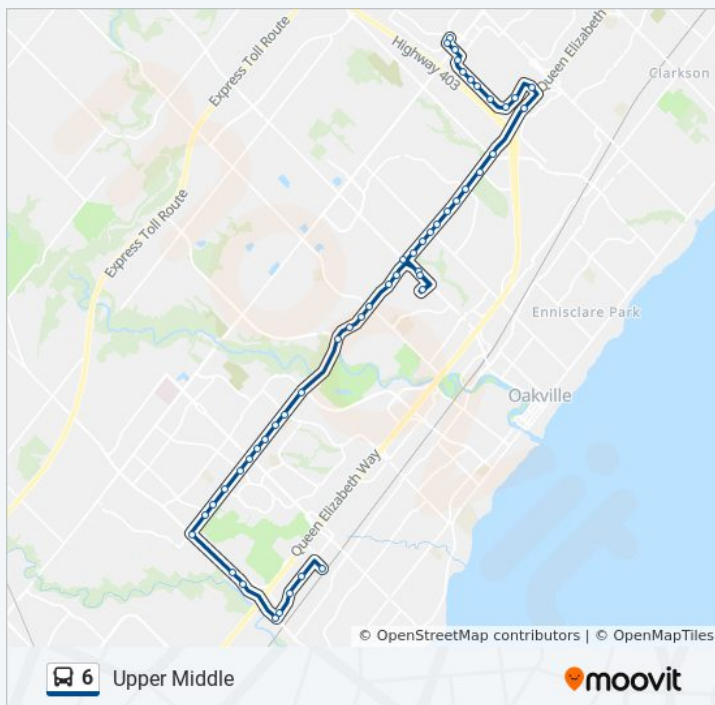

Monday	6:39 AM - 7:09 PM
Tuesday	6:39 AM - 7:09 PM
Wednesday	6:39 AM - 7:09 PM
Thursday	6:39 AM - 7:09 PM
Friday	8:09 AM - 7:09 PM
Saturday	7:09 AM - 7:09 PM

6 bus Info

Direction: Laird & Ridgeway

Stops: 49

Trip Duration: 41 min

Line Summary:

Upper Middle Rd East East Of 8th Line

Upper Middle Rd East + Grosvenor St

Upper Middle Rd East West Of Grand Blvd

Upper Middle Rd East + Grand Blvd

Upper Middle Rd East + Joshuas Creek Dr