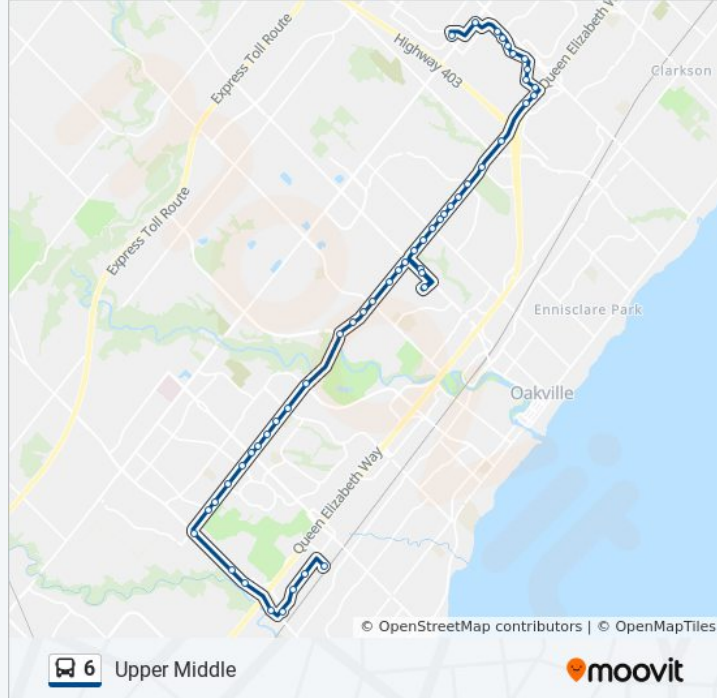

Upper Middle Rd West + Bloomfield Dr

Upper Middle Rd West at Abbey Plaza

Upper Middle Rd West + 3rd Line

Upper Middle Rd West + Postmaster Dr

Upper Middle Rd West + Reeves Gate

Upper Middle Rd West East Of Grand Oak Trail

Upper Middle Rd West + Grand Oak Trail

Bronte Rd + Upper Middle Rd West

Bronte Rd at Woodlands Operation Centre

Bronte Rd + North Service Rd West

Bronte Rd North Of Wyecroft Rd

Wyecroft Rd + South Service Rd West

Wyecroft Rd + Pacific Rd

Wyecroft Rd + Westgate Rd

Bronte Go Station

Direction: Laird & Ridgeway

49 stops

[VIEW LINE SCHEDULE](#)

6 bus Time Schedule

Laird & Ridgeway Route Timetable:

Sunday

8:09 AM - 7:09 PM

Bronte Go Station

Wycroft Rd + Westgate Rd

Wycroft Rd + Pacific Rd

Wycroft Rd + South Service Rd

Wycroft Rd + Bronte Rd

Halton Region Centre