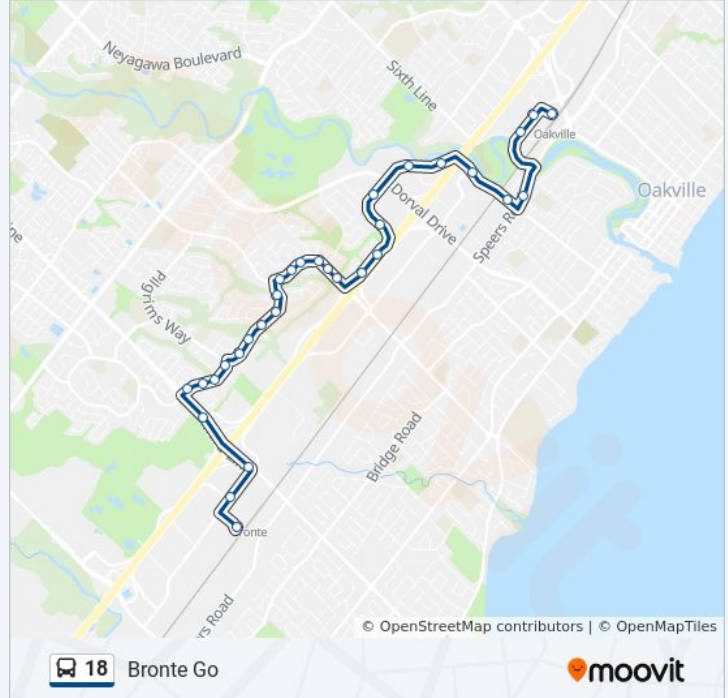

Direction: Bronte Go

31 stops

[VIEW LINE SCHEDULE](#)

- Oakville Go Station
- Cross Ave West Of Argus Rd
- Cross Ave + Lyons Lane
- Speers Rd East Of Kerr St
- Kerr St + Shepherd Rd
- Kerr St + Wyecroft Rd
- Kerr St at Canadian Tire
- North Service Rd West East Of Dorval Dr
- North Service Rd West West Of Dorval Dr
- North Service Rd West + Lindsay Dr
- 403 North Service Rd West
- North Service Rd West East Of 4th Line
- Nottingham Gate North Of North Service Rd West
- Nottingham Gate + Old Abbey Lane
- Nottingham Gate + Runnymede Cr (1st Stop)
- Nottingham Gate + Runnymede Cr (2nd Stop)
- Nottingham Gate + Monks Passage
- Nottingham Gate + Pilgrims Way
- Pilgrims Way + Rushbrooke Dr
- Pilgrims Way + Potters Wheel Cr
- Pilgrims Way West Of Old Colony Rd
- Pilgrims Way East Of Fairfield Place

18 bus Info

Direction: Bronte Go

Stops: 31

Trip Duration: 20 min

Line Summary:

Pilgrims Way + Cobblestone Gate
 Abbeywood Dr + Pilgrims Way
 Abbeywood Dr + Fieldstone Circle
 Abbeywood Dr + Fairmeadow Trail
 Abbeywood Dr + Third Line
 3rd Line + North Service Rd West
 3rd Line + Wycroft Rd
 Wycroft Rd + South Service Rd West
 Bronte Go Station

Direction: Oakville Go

27 stops

[VIEW LINE SCHEDULE](#)

Bronte Go Station
 Wycroft Rd + South Service Rd West
 3rd Line + North Service Rd West
 3rd Line + Abbeywood Dr
 Abbeywood Dr + Glenridge Dr
 Abbeywood Dr + Fieldstone Cir
 Abbeywood Dr + Pilgrims Way
 Pilgrims Way East Of Fieldcrest Ln
 Pilgrims Way West Of Potters Wheel Cr
 Pilgrims Way + Montgomery Dr
 Pilgrims Way + Mayfair Rd
 Nottinghill Gate + Pilgrims Way
 Nottinghill Gate + Monks Passage
 Nottinghill Gate + Runnymede Cr
 Nottinghill Gate North Of North Service Rd West
 North Service Rd West East Of 4th Line
 403 North Service Rd West
 North Service Rd West + Lindsay Dr

18 bus Info

Direction: Oakville Go

Stops: 27

Trip Duration: 23 min

Line Summary:

North Service Rd West West Of Dorval Dr

North Service Rd West East Of Dorval Dr

Kerr St at Canadian Tire