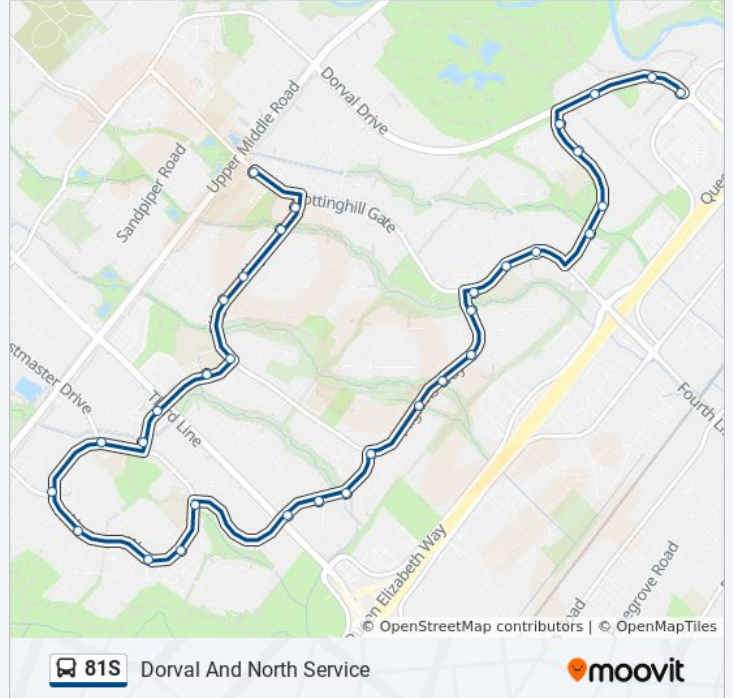

Direction: Dorval And North Service

Stops: 33

Trip Duration: 21 min

Line Summary:

Pilgrims Way + Mayfair Rd

Nottingham Gate + Pilgrims Way

Nottingham Gate + Monks Passage

Nottingham Gate + Runnymede Cr

Old Abbey Ln + Montrose Abbey Dr

Old Abbey Lane + Parkridge Cr

Old Abbey Ln + Maidstone Cr

Old Abbey Ln + Dorval Dr

Dorval Dr + Leewood Dr

1180 Dorval Dr

Dorval Dr + North Service Rd West

81S bus time schedules and route maps are available in an offline PDF at moovitapp.com. Use the [Moovit App](#) to see live bus times, train schedule or subway schedule, and step-by-step directions for all public transit in Toronto.