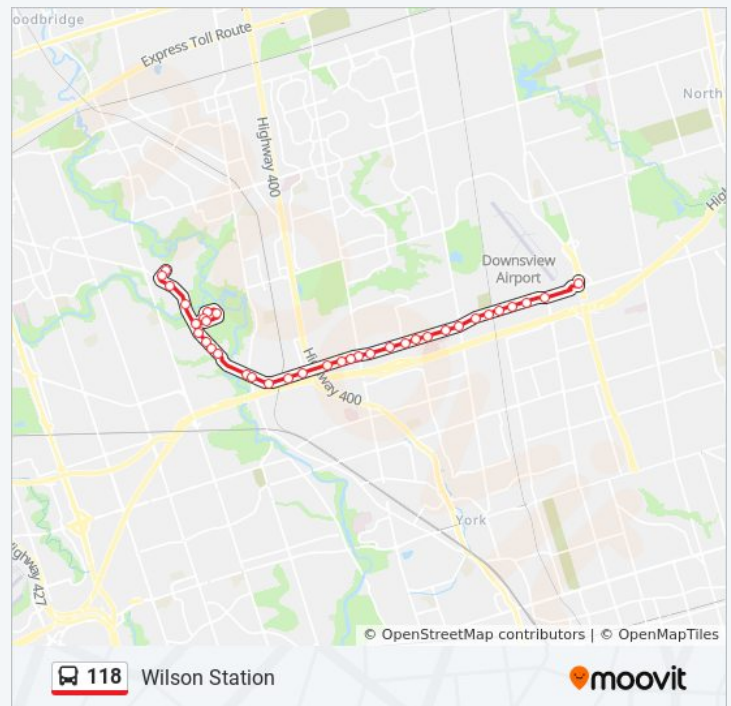

Arcot Blvd at Albion Rd East Side

Tandridge Cres at Arcot Blvd North Side

Opposite 840 Tandridge Cres

75 Tandridge Cres

Tandridge Cres at Byng Ave

Arcot Blvd at Albion Rd

Albion Rd at Elmhurst Dr

Albion Rd at Golfdown Dr East Side

Albion Rd at Shendale Dr East Side

Albion Rd at Armel Crt

Albion Rd at Weston Rd

Walsh Ave at Weston Rd East Side

Walsh Ave at Wilson Ave

Wilson Ave at Wendell Ave

Wilson Ave at Clayson Rd

Wilson Ave at Beverly Hills Dr

Wilson Ave at Dallner Rd East Side

Opposite 1700 Wilson Ave - Sheridan Mall

Wilson Ave at Jane St

Wilson Ave at Epic Lane Rd East Side

Wilson Ave at William Cragg Dr

Wilson Ave at Highview Ave East Side

Wilson Ave at Ridge Rd East Side

Wilson Ave at Julian Rd East Side - Humber River Hospital

Wilson Ave at Agate Rd

Wilson Ave at Keele St

Wilson Ave at Dubray Ave

949 Wilson Ave

Wilson Ave at Murray Rd

Wilson Ave at Northgate Dr

Wilson Ave at Lady York Ave

Wilson Ave at Dufferin St

Friday

12:15 AM - 11:50 PM

Saturday

12:25 AM - 11:40 PM

118 bus Info

Direction: Wilson Station

Stops: 37

Trip Duration: 30 min

Line Summary: