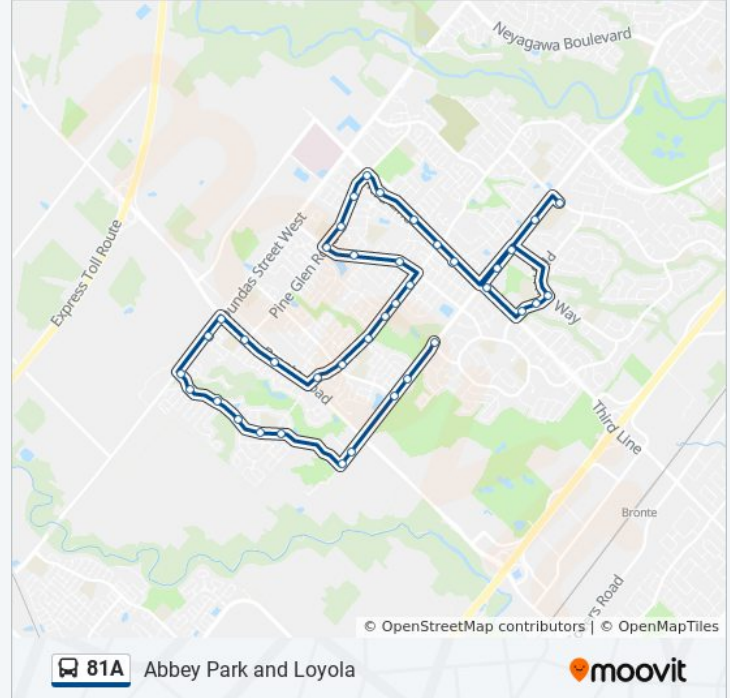

Direction: Loyola And Abbey Park Via Palermo

39 stops

[VIEW LINE SCHEDULE](#)

- Upper Middle Rd West + Reeves Gate
- Upper Middle Rd West East Of Grand Oak Trail
- Upper Middle Rd West + Grand Oak Trail
- Upper Middle Rd West + Trawden Way
- Upper Middle Rd West + Colonel William Pkwy
- Colonel William Pkwy + Richview Blvd
- Colonel William Pkwy + Dewsbury Dr
- Colonel William Pkwy + Wuthering Heights Way
- Colonel William Pkwy + Liptay Ave
- Colonel William Pkwy + Stalybridge Dr
- Colonel William Pkwy + Dundas St West
- Dundas St West + Valleyridge Dr
- Dundas St West + Bronte Rd
- Bronte Rd + Highvalley Rd
- Bronte Rd + Khalsa Gate
- Westoak Trails Blvd East Of Bronte Rd
- Westoak Trails Blvd + Grand Oak Trail
- Westoak Trails Blvd + Ashmore Dr
- Garth Webb Secondary School
- Westoak Trails Blvd + Arbourview Dr
- Westoak Trails Blvd + Shorncliffe Blvd
- Postmaster Dr. + Springdale Rd.

81A bus Info

Direction: Loyola And Abbey Park Via Palermo

Stops: 39

Trip Duration: 35 min

Line Summary:

Postmaster Dr + Kingsridge Dr

Postmaster Dr. + Pine Glen Rd.

Pine Glen Rd + Castlebrook Rd

Pine Glen Rd. + Parkglen Ave.

Pine Glen Rd. + Third Line

Third Line + Kingsridge Dr

Third Line + Springdale Rd

Third Line + Westoak Trails Blvd

3rd Line + Westmount Dr

Pilgrims Way + Glen Abbey Gate

Abbey Park High School

Glen Abbey Gate + Third Line

Third Line + Upper Middle Rd West

Upper Middle Rd West at Abbey Plaza

Upper Middle Rd West + Bishops Gate

Upper Middle Rd West + Deer Park Rd

Loyola Catholic Secondary School

81A bus time schedules and route maps are available in an offline PDF at moovitapp.com. Use the [Moovit App](#) to see live bus times, train schedule or subway schedule, and step-by-step directions for all public transit in Toronto.