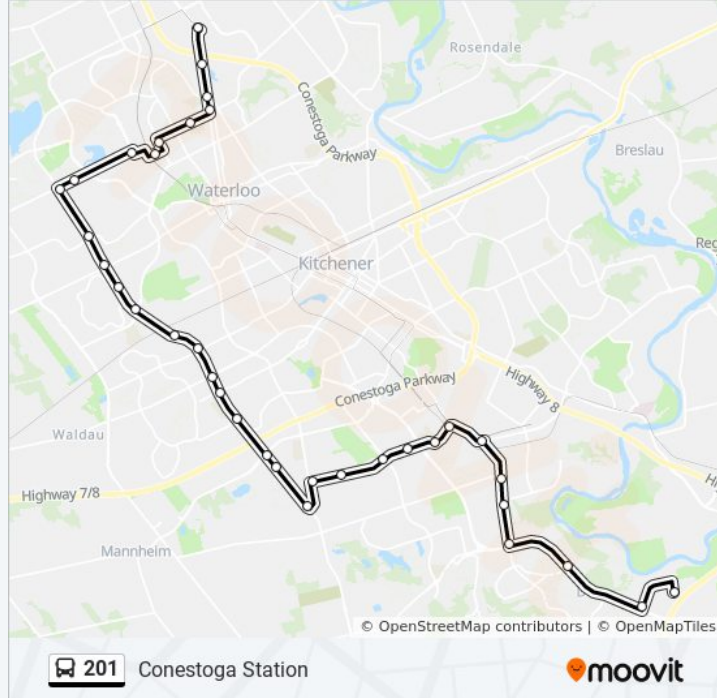

Phillip / Columbia

Columbia / Hazel

King / Columbia

King / Weber

King / Manulife

Conestoga Station (Bus)

Direction: Fischer-Hallman/Ottawa

16 stops