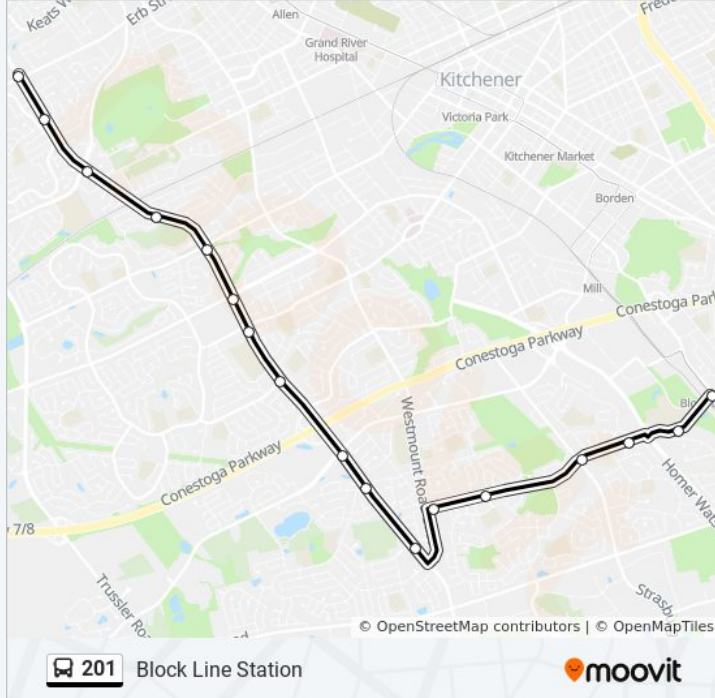

Use the Moovit App to find the closest 201 bus station near you and find out when is the next 201 bus arriving.

Direction: Block Line Station

29 stops

[VIEW LINE SCHEDULE](#)

- Conestoga Station (Bus)
- King / Manulife
- King / Weber
- Columbia / King
- Columbia / Hazel
- Phillip / Columbia
- University Of Waterloo Station
- Columbia / University Of Waterloo
- Columbia / U.W. - Columbia Lake Village
- Fischer-Hallman / Columbia
- Fischer-Hallman / Keats Way
- Fischer-Hallman / Erb
- Fischer-Hallman / Thorndale
- Fischer-Hallman / University Ave.
- Fischer-Hallman / Stoke
- Fischer-Hallman / Victoria
- Fischer-Hallman / Highland
- Fischer-Hallman / Queens
- Fischer-Hallman / MCGarry
- Fischer-Hallman / Ottawa
- Fischer-Hallman / Activa

201 bus Time Schedule

Block Line Station Route Timetable:

Sunday	12:00 AM
Monday	2:22 PM
Tuesday	2:22 PM
Wednesday	2:22 PM
Thursday	2:22 PM
Friday	Not Operational
Saturday	Not Operational

201 bus Info

Direction: Block Line Station

Stops: 29

Trip Duration: 28 min

Line Summary:

Fischer-Hallman / Cotton Grass

Westmount / Fischer-Hallman

Block Line / Westmount

Block Line / Laurentian

Block Line / Strasburg

Block Line / Kingswood

Block Line / Fallowfield

Block Line Station

Direction: Conestoga College

36 stops

[VIEW LINE SCHEDULE](#)

Conestoga Station (Bus)

King / Manulife