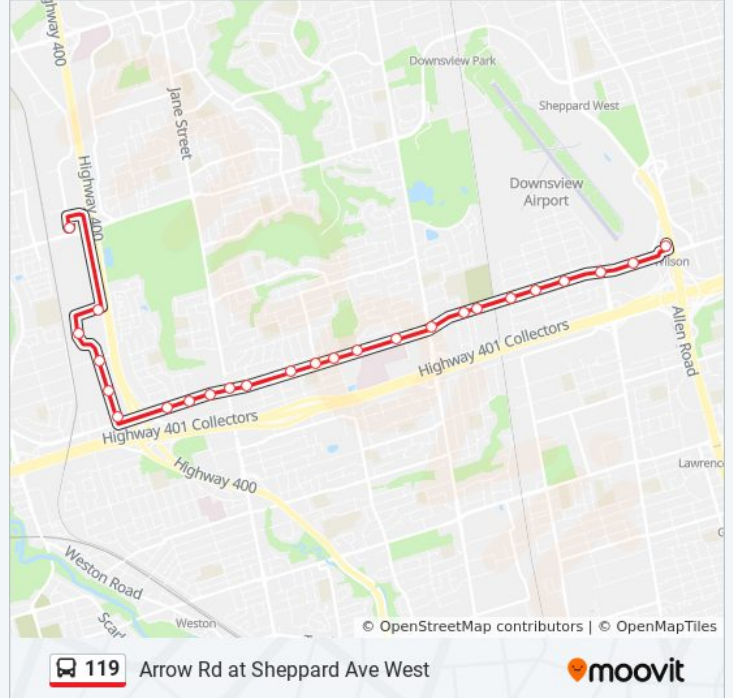

Use the Moovit App to find the closest 119 bus station near you and find out when is the next 119 bus arriving.

Direction: Arrow Rd at Sheppard Ave West

25 stops

[VIEW LINE SCHEDULE](#)

- Wilson Station
- Opposite 675 Wilson Ave
- Wilson Ave at Dufferin St West Side
- Wilson Ave at Lady York Ave
- Wilson Ave at Garratt Blvd
- Wilson Ave at Murray Rd
- Wilson Ave at Apex Lane
- Wilson Ave at Dubray Ave
- Wilson Ave at Keele St
- Wilson Ave at Agate Rd West Side
- Wilson Ave at Julian Rd West Side - Humber River Hospital
- Wilson Ave at Ridge Rd West Side
- Wilson Ave at Lexfield Ave West Side
- Wilson Ave at William Cragg Dr
- Wilson Ave at Epic Lane Rd
- Wilson Ave at Jane St
- 1700 Wilson Ave - Sheridan Mall
- Wilson Ave at Dallner Rd
- Wilson Ave at Beverly Hills Dr
- Clayson Rd at Wilson Ave North Side
- Clayson Rd at Bartor Rd

119 bus Info

Direction: Arrow Rd at Sheppard Ave West

Stops: 25

Trip Duration: 26 min

Line Summary:

Clayson Rd at Huxley Rd

401 Clayson Rd

Clayson Rd at Bartor Rd

Arrow Rd at Sheppard Ave West

Direction: Arrow Rd at Sheppard Ave West North Side

26 stops

[VIEW LINE SCHEDULE](#)

Wilson Station

Opposite 675 Wilson Ave

Wilson Ave at Dufferin St West Side

Wilson Ave at Lady York Ave

Wilson Ave at Garratt Blvd

Wilson Ave at Murray Rd

Wilson Ave at Apex Lane

Wilson Ave at Dubray Ave

Wilson Ave at Keele St

Wilson Ave at Agate Rd West Side

Wilson Ave at Julian Rd West Side - Humber River Hospital