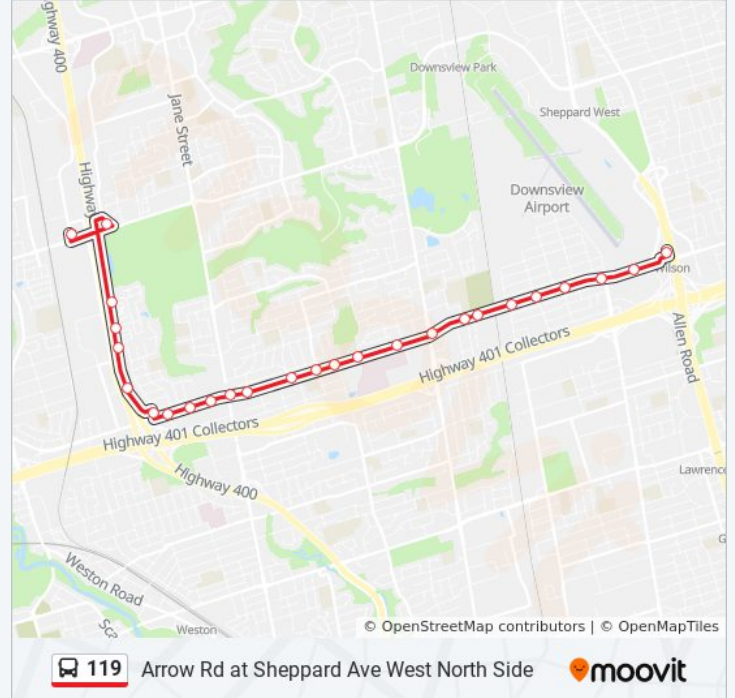

Use the Moovit App to find the closest 119 bus station near you and find out when is the next 119 bus arriving.

Direction: Arrow Rd at Sheppard Ave West

25 stops

[VIEW LINE SCHEDULE](#)

- Wilson Station
- Opposite 675 Wilson Ave
- Wilson Ave at Dufferin St West Side
- Wilson Ave at Lady York Ave
- Wilson Ave at Garratt Blvd
- Wilson Ave at Murray Rd
- Wilson Ave at Apex Lane
- Wilson Ave at Dubray Ave
- Wilson Ave at Keele St
- Wilson Ave at Agate Rd West Side
- Wilson Ave at Julian Rd West Side - Humber River Hospital
- Wilson Ave at Ridge Rd West Side
- Wilson Ave at Lexfield Ave West Side
- Wilson Ave at William Cragg Dr
- Wilson Ave at Epic Lane Rd
- Wilson Ave at Jane St
- 1700 Wilson Ave - Sheridan Mall
- Wilson Ave at Dallner Rd
- Wilson Ave at Beverly Hills Dr
- Clayson Rd at Wilson Ave North Side
- Clayson Rd at Bartor Rd

Wilson Ave at Garratt Blvd

Wilson Ave at Murray Rd

Wilson Ave at Apex Lane

Wilson Ave at Dubray Ave

Wilson Ave at Keele St

Wilson Ave at Agate Rd West Side

Wilson Ave at Julian Rd West Side - Humber River Hospital

Stops: 26

Trip Duration: 30 min

Line Summary:

Wilson Ave at Dallner Rd

Wilson Ave at Beverly Hills Dr

Jethro Rd at Wilson Ave North Side

41 Torbarrie Rd

Torbarrie Rd at Joseph Griffith Lane North Side

Torbarrie Rd at Judy Sgro Ave

Torbarrie Rd at Sergio Marchi St

Oakdale Rd at Sheppard Ave West

Arrow Rd at Sheppard Ave West North Side

Direction: Wilson Station

25 stops

[VIEW LINE SCHEDULE](#)

Arrow Rd at Sheppard Ave West North Side