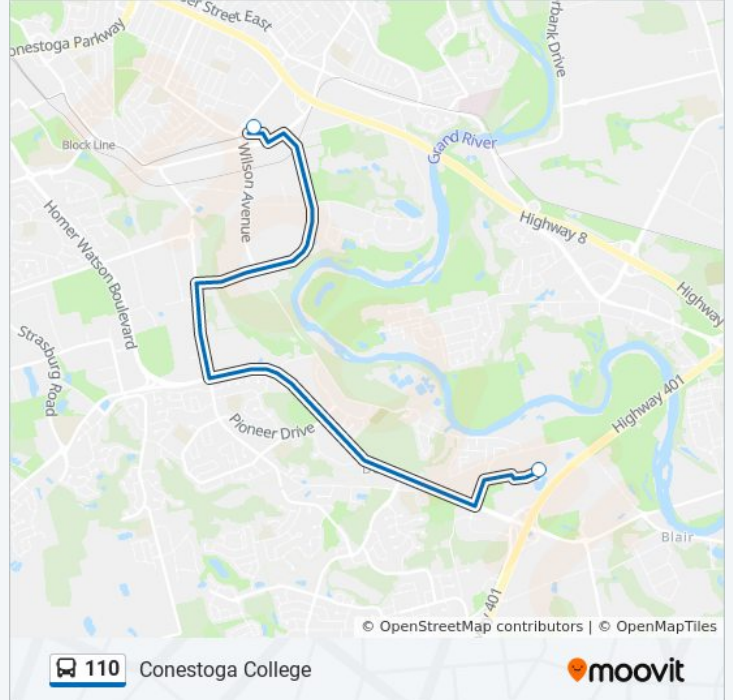

110

Conestoga College

Get The App

The 110 bus line (Conestoga College) has 2 routes. For regular weekdays, their operation hours are:

(1) Conestoga College: 7:00 AM - 10:00 PM(2) Fairway Station: 6:45 AM - 10:00 PM

Use the Moovit App to find the closest 110 bus station near you and find out when is the next 110 bus arriving.

**Direction: Conestoga College**

2 stops

[VIEW LINE SCHEDULE](#)

Fairway Station (Bus)

Conestoga College Doon

**110 bus Time Schedule**

Conestoga College Route Timetable:

Sunday	Not Operational
Monday	7:00 AM - 10:00 PM
Tuesday	7:00 AM - 10:00 PM
Wednesday	7:00 AM - 10:00 PM
Thursday	7:00 AM - 10:00 PM
Friday	Not Operational
Saturday	9:30 AM - 6:00 PM

**110 bus Info**

**Direction:** Conestoga College

**Stops:** 2

**Trip Duration:** 12 min

**Line Summary:**

**Direction: Fairway Station**

2 stops

[VIEW LINE SCHEDULE](#)