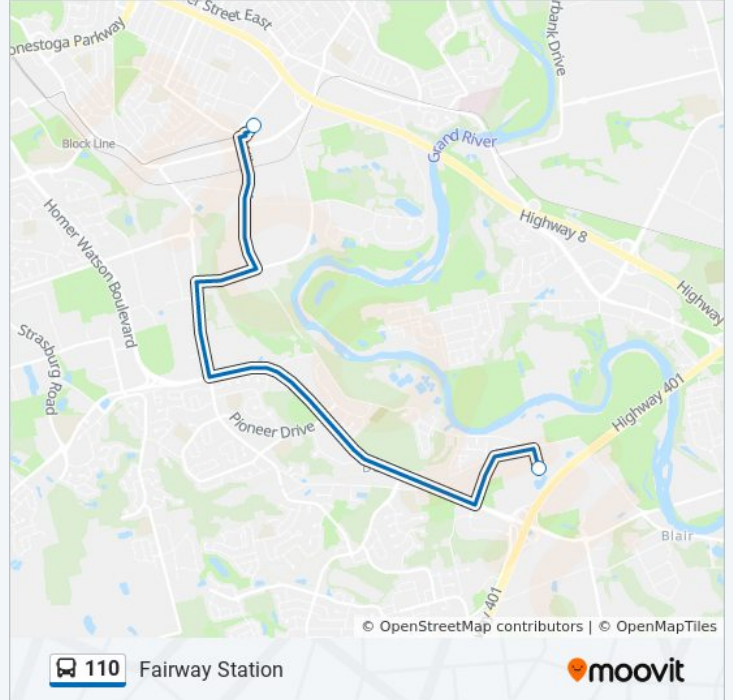

Use the Moovit App to find the closest 110 bus station near you and find out when is the next 110 bus arriving.

**Direction: Conestoga College**

2 stops

[VIEW LINE SCHEDULE](#)

Fairway Station (Bus)

Conestoga College Doon

**110 bus Info**

**Direction:** Conestoga College

**Stops:** 2

**Trip Duration:** 12 min

**Line Summary:**

**Direction: Fairway Station**

2 stops

[VIEW LINE SCHEDULE](#)

Conestoga College Door

Fairway Station (Bus)

**110 bus Time Schedule**

Fairway Station Route Timetable:

Sunday	Not Operational
Monday	6:45 AM - 10:00 PM
Tuesday	6:45 AM - 10:00 PM
Wednesday	6:45 AM - 10:00 PM
Thursday	6:45 AM - 10:00 PM
Friday	Not Operational
Saturday	9:45 AM - 5:45 PM

**110 bus Info**

**Direction:** Fairway Station

**Stops:** 2

**Trip Duration:** 13 min

**Line Summary:**

110 bus time schedules and route maps are available in an offline PDF at [moovitapp.com](https://moovitapp.com). Use the [Moovit App](#) to see live bus times, train schedule or subway schedule, and step-by-step directions for all public transit in Toronto.