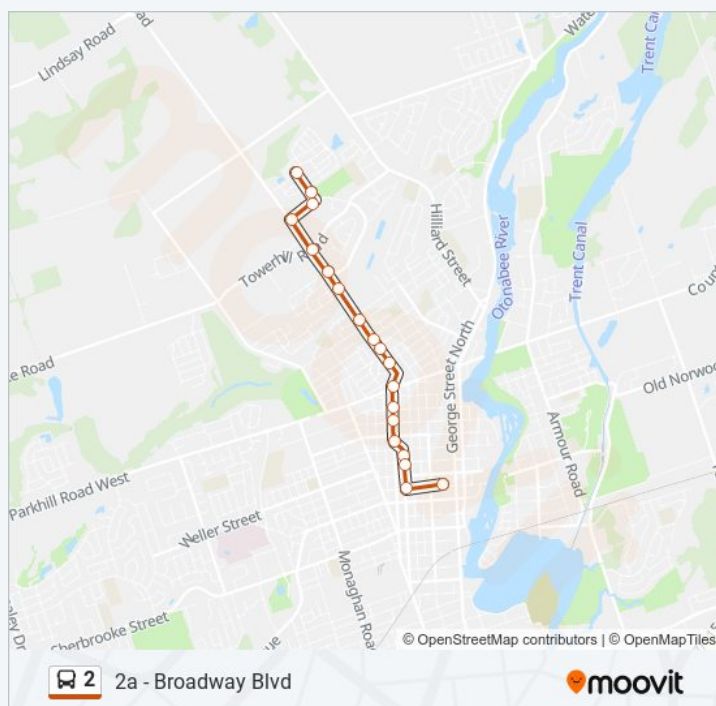

2 bus Time Schedule

2a - Broadway Blvd Route Timetable:

Sunday	08:02
Monday	08:02
Tuesday	06:02
Wednesday	06:02
Thursday	06:02
Friday	06:02
Saturday	06:32

2 bus Info

Direction: 2a - Broadway Blvd

Stops: 19

Trip Duration: 13 min

Line Summary:

Direction: 2a - Ptbo Terminal

19 stops

[VIEW LINE SCHEDULE](#)

Rowberry at Broadway
Broadway at Grange Way
Chemong at Towerhill
Chemong Park Plaza

2 bus Time Schedule

2a - Ptbo Terminal Route Timetable: