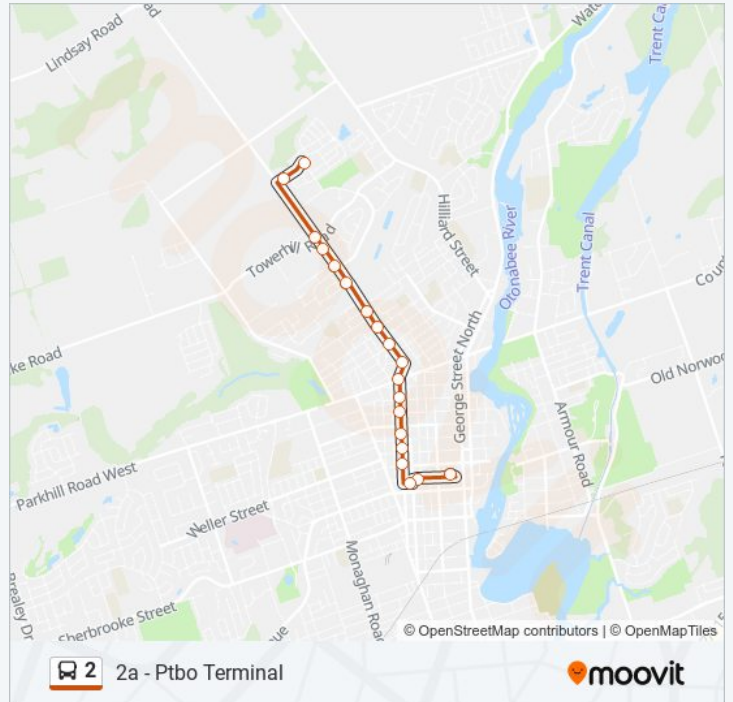

Peterborough Terminal

Saturday

23:15

2 bus Info

Direction: 2a - Ptbo Terminal

Stops: 19

Trip Duration: 17 min

Line Summary:

Direction: 2b - Lansdowne Place

23 stops

[VIEW LINE SCHEDULE](#)

Peterborough Terminal

George at Charlotte

George at King

George at Sherbrooke

George at Dalhousie

Sunday	08:02
Monday	08:02
Tuesday	06:02
Wednesday	06:02
Thursday	06:02
Friday	06:02
Saturday	06:32

2 bus Info

Direction: 2b - Lansdowne Place

Stops: 23

Trip Duration: 15 min

Line Summary:

Lock at Morrow

Lock at Braidwood