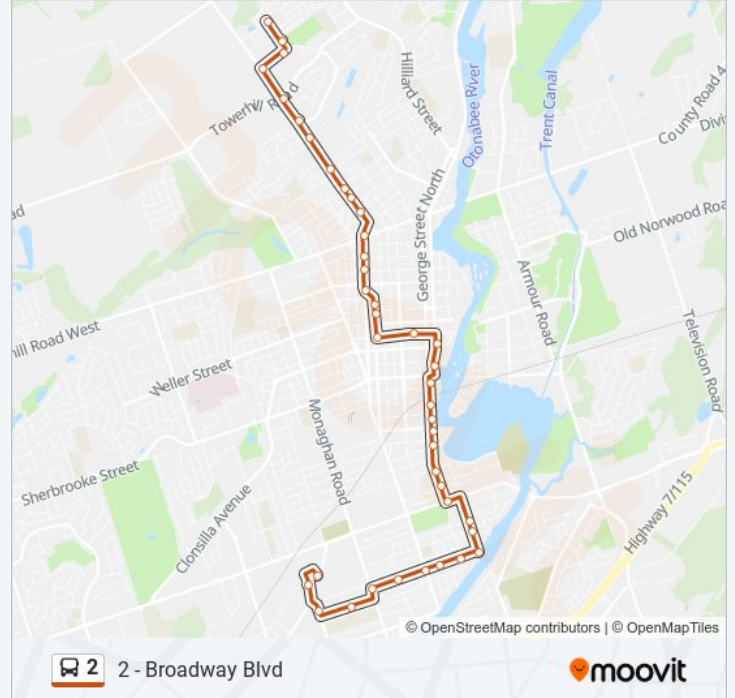

Use the Moovit App to find the closest 2 bus station near you and find out when is the next 2 bus arriving.

Direction: 2 - Broadway Blvd

41 stops

[VIEW LINE SCHEDULE](#)

- Lansdowne Place at Borden
- Erskine at the Kingsway
- Erskine at Mckellar
- Mckellar at Survey
- Monaghan at King George
- King George at St Catherine
- King George at Park
- King George at Herman
- King George at Young
- King George at Lock
- Lock at Braidwood
- Lock at Montgomery
- Lansdowne at George
- George at Ware
- George at Romaine
- George at Lake
- George at Crary Park
- George at Townsend
- George at Holiday Inn
- George at No Frills
- Water at King

2 bus Info

Direction: 2 - Broadway Blvd

Stops: 41

Trip Duration: 38 min

Line Summary:

Water at Charlotte

Peterborough Terminal

Simcoe at Rubidge

Chemong at Bellevue

Chemong at Sunset

Chemong at Walmart

Chemong at Canadian Tire

Chemong at Towerhill

Chemong at Milroy

Milroy at Rowberry

Rowberry at Grange Way

Rowberry at Broadway

Direction: 2 - Lansdowne Place

41 stops

[VIEW LINE SCHEDULE](#)

Rowberry at Broadway

Broadway at Grange Way

Chemong at Towerhill

Chemong Park Plaza