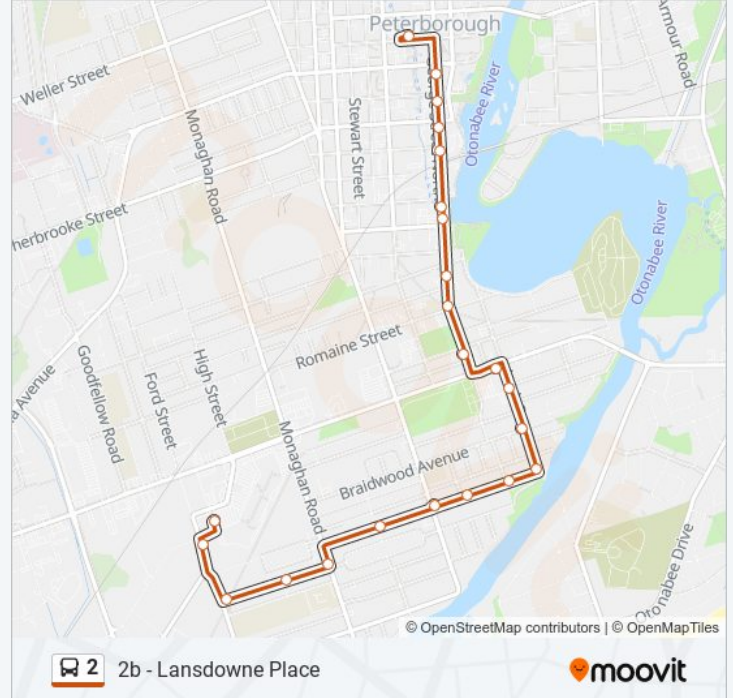

Lock at Morrow

Lock at Braidwood

Lock at King George

King George at Young

King George at Herman

King George at Park

King George at St Catherine

Monaghan at Mckellar

Mckellar at Survey

Mckellar at Erskine

Erskine at the Kingsway

Lansdowne Place at Borden

2 bus time schedules and route maps are available in an offline PDF at moovitapp.com. Use the [Moovit App](#) to see live bus times, train schedule or subway schedule, and step-by-step directions for all public transit in Toronto.

[About Moovit](#) • [MaaS Solutions](#) • [Supported Countries](#) • [Mooviter Community](#)

© 2024 Moovit - All Rights Reserved

Check Live Arrival Times