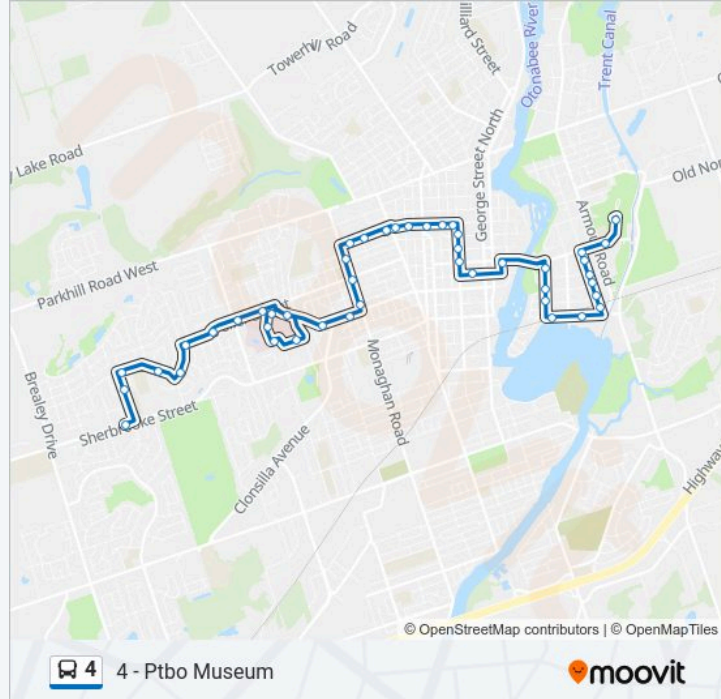

Prhc at South Entrance

Prhc at Main Entrance

Prhc at Emerg

Hospital at Victory

Charlotte at Albertus

Monaghan at Gilmour

Monaghan at Weller

Monaghan at Murray

Mcdonnel at Monaghan

Mcdonnel at Cambridge

Mcdonnel at Park

Mcdonnel at Gilchrist

Mcdonnel at Donegal

Mcdonnel at Reid

Mcdonnel at Stewart

Mcdonnel at Aylmer

Aylmer at Murray

Aylmer at Brock

Aylmer at Hunter

Peterborough Terminal

Queen at Hunter

Burnham at Hunter

Burnham at Sophia

Burnham at James

Maria at Burnham

Maria at Rogers Cove

Rogers at Maria

Rogers at James

Rogers at Sophia

Rogers at Theatre Guild

384 Rogers

Rogers at Hunter