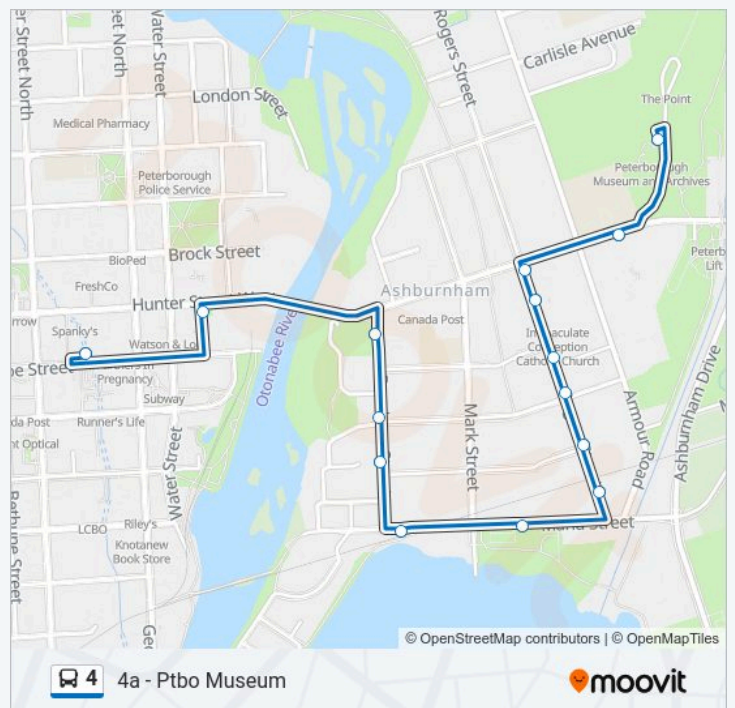

Direction: 4 - Denure Drive

39 stops

[VIEW LINE SCHEDULE](#)

- Peterborough Museum
- Hunter at Time Square
- Hunter at Rogers
- Hunter at Mark
- Hunter at Burnham
- Hunter at Sheridan
- Queen at Hunter
- Simcoe at Water
- Peterborough Terminal
- Aylmer at Brock
- Aylmer at Murray
- Mcdonnel at Bethune
- Mcdonnel at Stewart
- Mcdonnel at Reid
- Mcdonnel at Donegal
- Mcdonnel at Gilchrist
- Mcdonnel at Rotary Trail
- Mcdonnel at Cross
- Mcdonnel at Cambridge
- Mcdonnel at Monaghan
- Monaghan at Hopkins

15 stops

[VIEW LINE SCHEDULE](#)

Peterborough Terminal

Queen at Hunter

Burnham at Hunter

Burnham at Sophia

Burnham at James

Maria at Burnham

Peterborough Museum

4 bus Time Schedule

4a - Ptbo Museum Route Timetable:

Sunday	07:23
Monday	05:23 - 06:53
Tuesday	05:23 - 06:53
Wednesday	05:23 - 06:53
Thursday	05:23 - 06:53
Friday	05:23 - 06:53
Saturday	06:23

4 bus Info

Direction: 4a - Ptbo Museum

Stops: 15

Trip Duration: 9 min

Line Summary:

4 bus time schedules and route maps are available in an offline PDF at moovitapp.com. Use the Moovit App to see live bus times, train schedule or subway schedule, and step-by-step directions for all public transit in Toronto.