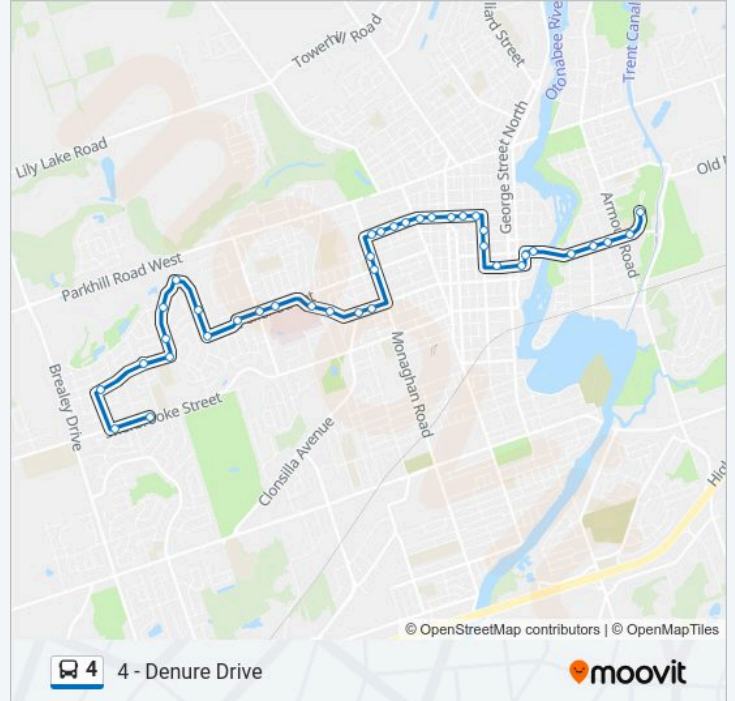

Direction: 4 - Denure Drive

39 stops

[VIEW LINE SCHEDULE](#)

- Peterborough Museum
- Hunter at Time Square
- Hunter at Rogers
- Hunter at Mark
- Hunter at Burnham
- Hunter at Sheridan
- Queen at Hunter
- Simcoe at Water
- Peterborough Terminal
- Aylmer at Brock
- Aylmer at Murray
- Mcdonnel at Bethune
- Mcdonnel at Stewart
- Mcdonnel at Reid
- Mcdonnel at Donegal
- Mcdonnel at Gilchrist
- Mcdonnel at Rotary Trail
- Mcdonnel at Cross
- Mcdonnel at Cambridge
- Mcdonnel at Monaghan
- Monaghan at Hopkins

Ravenwood at Ireland

Ravenwood at Wildlark

Ravenwood at Glenforest

Glenforest at Woodglade

Glenforest at Denure

Sherbrooke at Denure

Sherbrooke at Woodglade

Direction: 4 - Ptbo Museum

45 stops

[VIEW LINE SCHEDULE](#)

Sherbrooke at Woodglade

Woodglade at Lillico

Glenforest at Woodglade

Glenforest at Glenforest Cres

Fair at Bobolink

Weller at Fair

15 stops

[VIEW LINE SCHEDULE](#)

Peterborough Terminal

Queen at Hunter

Burnham at Hunter

Burnham at Sophia

Burnham at James

Maria at Burnham