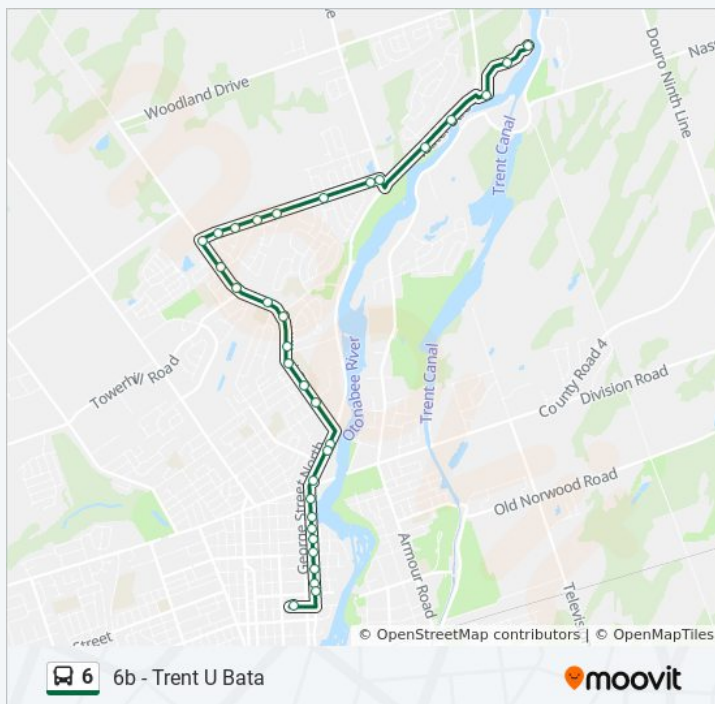

6 bus Info

Direction: 6 - Trent U Bata

Stops: 54

Trip Duration: 50 min

Line Summary:

Water at Edinburgh
 Water at Parkhill
 Water at Argyle
 Hilliard at Dutton
 Hilliard at McClennan
 Hilliard at Philip
 Hilliard at Oriole
 Hilliard at Marina
 Hilliard at St. Paul's
 Hilliard at Towerhill
 Hilliard at Franklin
 Hilliard at Cumberland
 Cumberland at Frobisher
 909 Cumberland
 Cumberland at Franklin
 Cumberland at Ungava
 Cumberland at Royal
 Cumberland at Montcalm
 Cumberland at Carnegie
 Water at University Heights
 1527 Water
 Trent at Blackburn
 Trent at Athletic
 Trent U - Bata Library

Direction: 6b - Trent U Bata

29 stops

[VIEW LINE SCHEDULE](#)

Peterborough Terminal
 Water at Hunter
 Water at Brock
 Water at McDonnell
 Water at London

6 bus Time Schedule

6b - Trent U Bata Route Timetable:

Cumberland at Franklin

Cumberland at Ungava

Cumberland at Royal

Cumberland at Montcalm

Cumberland at Carnegie

Water at University Heights

1527 Water

Trent at Blackburn

Trent at Athletic

Trent U - Bata Library

6 bus Info

Direction: 6b - Trent U Bata

Stops: 29

Trip Duration: 18 min

Line Summary:

6 bus time schedules and route maps are available in an offline PDF at moovitapp.com. Use the [Moovit App](#) to see live bus times, train schedule or subway schedule, and step-by-step directions for all public transit in Toronto.