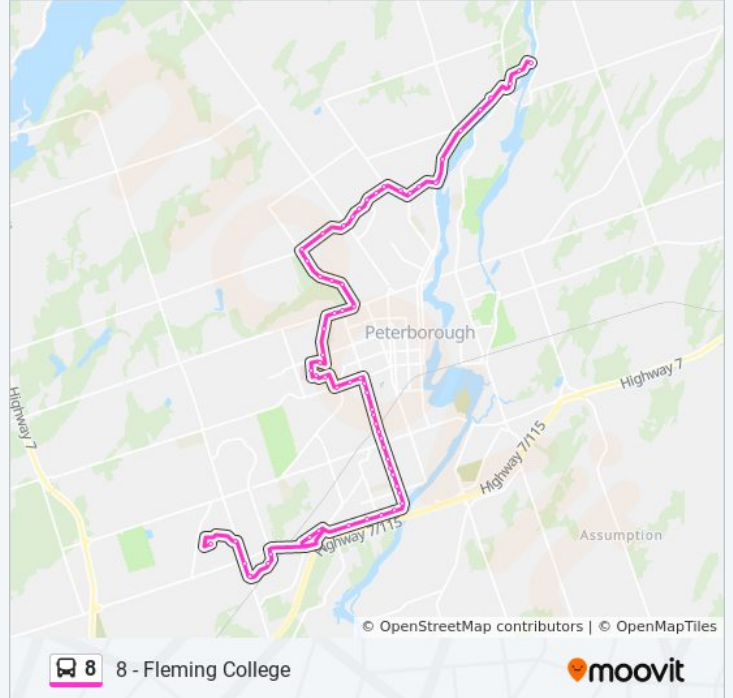

Fairbairn at Parkview
Fairbairn at Highland
Fairbairn at Parkhill
Parkhill at Monaghan
Parkhill at Benmor Towers
Medical at St Peter's
Medical at Weller
Peterborough Clinic
Prhc at Parking Lot
Prhc at South Entrance
Alexander Medical Building
Sherbrooke at Medical
Sherbrooke at Kenneth
Sherbrooke at Monaghan
Monaghan at Paterson
Monaghan at Bwxt
Monaghan at Chamberlain
Monaghan at Brown
Monaghan at Romaine
Monaghan at Healthy Planet Arena
Monaghan at Lansdowne
Monaghan at Lansdowne Place
Monaghan at Braidwood
Monaghan at Hawley
Monaghan at Mckellar
Monaghan at Orpington
Monaghan at Cameron
Monaghan at Harold
Crawford at Barbara
Crawford at Erskine
Crawford at Mountain Ash
Crawford at Crawford Rail Trail
Fleming Drive at Fisher Drive