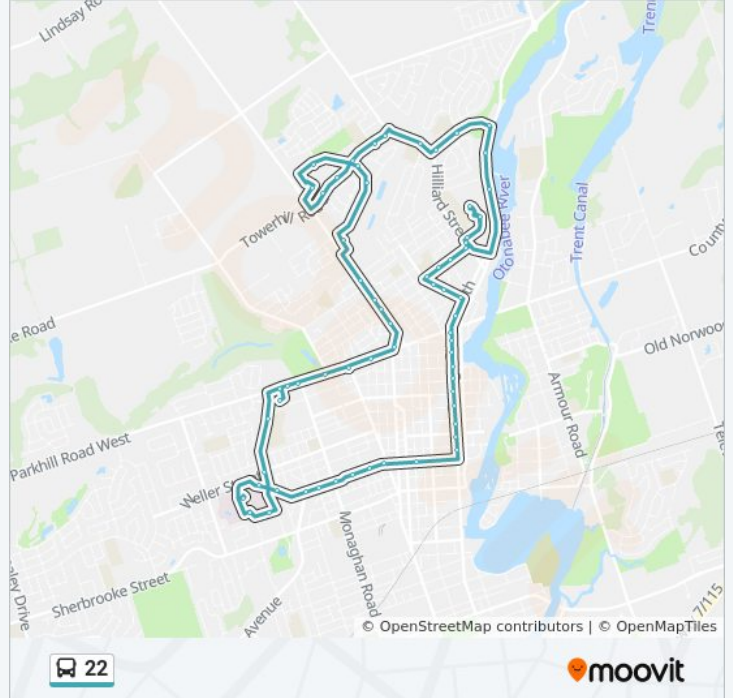

### Direction: 22 - Blue Community Bus

63 stops

[VIEW LINE SCHEDULE](#)

- Walmart Chemong
- Milroy at Evans
- Milroy at Towerhill
- Towerhill at Brittany
- Towerhill at Haden
- Portage Place
- Milroy at Rowberry
- Towerhill at Milroy
- Towerhill at Neptune
- Towerhill at Hilliard
- Hilliard at St. Paul's
- Marina at Hilliard
- Marina at Royal
- Marina at Water
- 1101 Water
- Water at Peterborough Retirement
- Hilliard at Dutton
- Dutton at Hilliard
- Dutton at River Ridge
- Fairhaven
- Hilliard at Dutton
- Dumble at Hilliard

### 22 bus Info

**Direction:** 22 - Blue Community Bus

**Stops:** 63

**Trip Duration:** 60 min

**Line Summary:**

Dumble at Argyle  
Dumble at Nicholls  
Dumble at Barnardo  
Barnardo at Wolsely  
Barnardo at Conger  
Barnardo at George  
George at Sadleir House  
George at Parkhill  
George at Edinburgh  
George at Dublin  
George at McDonnell  
George at Brock  
Peterborough Terminal  
Charlotte at Stewart  
Charlotte at Park  
Charlotte at St. Joseph  
Charlotte at Burrows  
Charlotte at Monaghan  
Charlotte at Albertus  
Hospital at Charlotte  
Hospital at Dobbin  
Alexander at Extendicare  
Prhc at South Entrance  
Prhc at Main Entrance  
Prhc at Emerg  
Hospital Drive at Helipad  
Medical at Weller  
Medical at St Peter's  
Parkhill at Hedonics  
Hedonics Circle  
701 Parkhill  
Parkhill at Monaghan  
Parkhill at Fairbairn