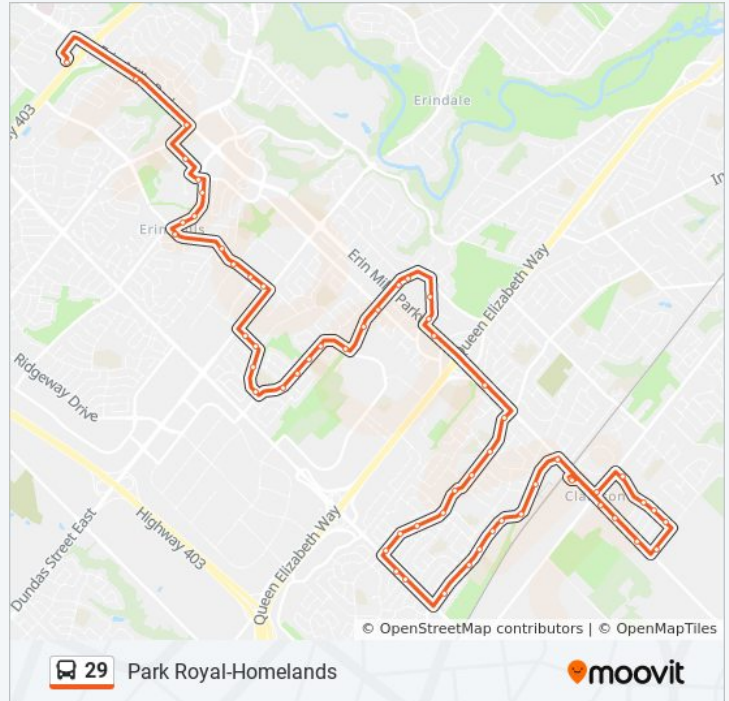

Truscott Dr at Buckby Rd

Truscott Dr at Lockhart Rd

Truscott Dr at Winston Churchill Blvd

Winston Churchill Blvd South Of Kingsway Dr

Winston Churchill Blvd at Stockholm Rd

Bromsgrove Rd at Cramer St

29 bus Info

Direction: Southbound

Stops: 55

Trip Duration: 41 min

Line Summary:

Bromsgrove Rd at Playford Rd

Bromsgrove Rd at Tredmore Dr

Bromsgrove Rd East Of Treadmore Dr

Bromsgrove Rd at Seagull Dr