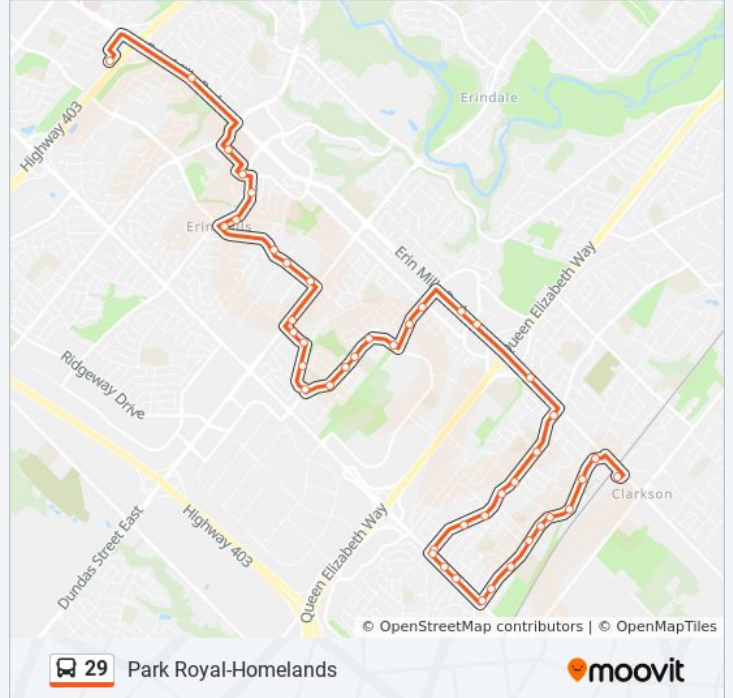

Use the Moovit App to find the closest 29 bus station near you and find out when is the next 29 bus arriving.

Direction: Northbound

45 stops

[VIEW LINE SCHEDULE](#)

- Clarkson Go Station Platform 8
- Bromsgrove Rd West Of Southdown Rd
- Bromsgrove Rd at 2170 Bromsgrove Rd
- Bromsgrove Rd at 2252 Bromsgrove Rd
- Bromsgrove Rd at Seagull Dr
- Bromsgrove Rd West Of Seagull Dr
- Bromsgrove Rd East Of Tredmore Dr
- Bromsgrove Rd at Constable Rd
- Bromsgrove Rd at Cramer St
- Bromsgrove Rd at Winston Churchill Blvd
- Winston Churchill Blvd at Stockholm Rd
- Winston Churchill Blvd North Of Stockholm Rd
- Winston Churchill Blvd at Truscott Dr
- Truscott Dr East Of Winston Churchill Blvd
- Truscott Dr at Buckby Rd
- Truscott Dr East Of Buckby Rd
- Truscott Dr East Of Kelly Rd
- Truscott Dr at Bodmin Rd
- Truscott Dr at Lewisham Dr
- Truscott Dr at Thetford Crt
- Southdown Rd at South Sheridan Way
- Erin Mills Pky at Fowler Dr

29 bus Info

Direction: Northbound

Stops: 45

Trip Duration: 34 min

Line Summary:

Erin Mills Pky at Sheridan Centre
 Sheridan Park Dr at Fifth Line West
 Sheridan Park Dr West Of Fifth Line West
 Homelands Dr at Pyramid Cres
 Homelands Dr at Woking Cres
 Homelands Dr West Of Woking Cres
 Homelands Dr at Vineland Rd
 Homelands Dr at Barcella Cres
 Thorn Lodge Dr at Barnstone Cres
 Thorn Lodge Dr at Winthrop Cres
 Woodchester Dr at Thorn Lodge Dr
 Woodchester Dr at Dundas St
 Dundas St at Woodchester Dr
 Glen Erin Dr at Dundas St
 Glen Erin Dr at Dunwin Dr
 Glen Erin Dr at Council Ring Rd
 Glen Erin Dr at the Collegeway
 Glen Erin Dr North Of the Collegeway
 Glen Erin Dr at Council Ring Rd
 Glen Erin Dr at Burnhamthorpe Rd W
 Burnhamthorpe Rd East Of Glen Erin Dr
 Burnhamthorpe Rd W At South Common Crt
 South Common Centre Bus Terminal Platform
 H,I,J