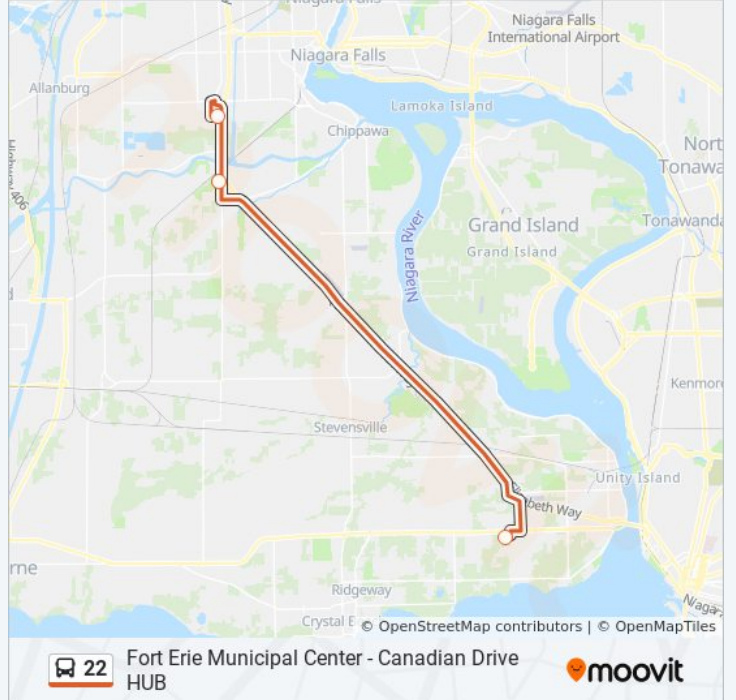

Fort Erie

Get The App

The 22 bus line (Fort Erie) has 2 routes. For regular weekdays, their operation hours are:

(1) Fort Erie: 07:30 - 20:30(2) Niagara Falls: 06:54 - 20:54

Use the Moovit App to find the closest 22 bus station near you and find out when is the next 22 bus arriving.

Direction: Fort Erie

3 stops

[VIEW LINE SCHEDULE](#)

Canadian Drive Hub

Concentrix

Fort Erie Municipal Center

22 bus Time Schedule

Fort Erie Route Timetable:

22 bus Info

Direction: Fort Erie

Stops: 3

Trip Duration: 24 min

Line Summary:

Direction: Niagara Falls

3 stops

[VIEW LINE SCHEDULE](#)