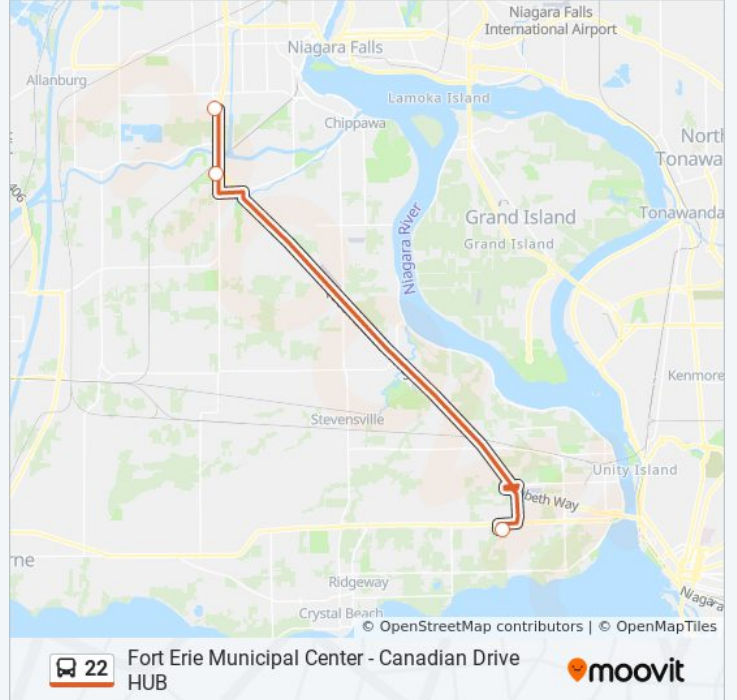

Fort Erie

Get The App

The 22 bus line (Fort Erie) has 2 routes. For regular weekdays, their operation hours are:

(1) Fort Erie: 07:30 - 20:30(2) Niagara Falls: 06:54 - 20:54

Use the Moovit App to find the closest 22 bus station near you and find out when is the next 22 bus arriving.

22 bus Info

Direction: Fort Erie

Stops: 3

Trip Duration: 24 min

Line Summary:

Direction: Niagara Falls

3 stops

[VIEW LINE SCHEDULE](#)

Fort Erie Municipal Center

Concentrix

Canadian Drive Hub

22 bus Time Schedule

Niagara Falls Route Timetable:

| | |
|-----------|-----------------|
| Sunday | Not Operational |
| Monday | 06:54 - 20:54 |
| Tuesday | 06:54 - 20:54 |
| Wednesday | 06:54 - 20:54 |
| Thursday | 06:54 - 20:54 |
| Friday | 06:54 - 20:54 |
| Saturday | 06:54 - 20:54 |

22 bus Info

Direction: Niagara Falls

Stops: 3

Trip Duration: 26 min

Line Summary:

22 bus time schedules and route maps are available in an offline PDF at moovitapp.com. Use the [Moovit App](#) to see live bus times, train schedule or subway schedule, and step-by-step directions for all public transit in Toronto.