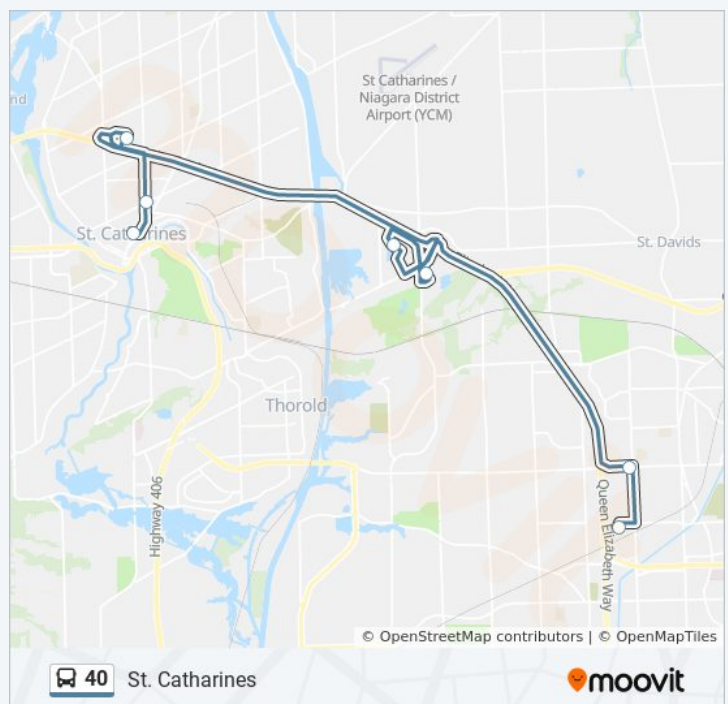

40 bus Info

Direction: B-St. Catharines

Stops: 2

Trip Duration: 12 min

Line Summary:

[40 bus Line Map](#)

Direction: St. Catharines

7 stops

[VIEW LINE SCHEDULE](#)

Morrison-Dorchester Hub

Thldstone Rd@Dorch NW Cor

Taylor Road 115-127

Outlet Collection at Niagara

Fairview Mall

Geneva St + Welland Ave

St. Catharines Bus Terminal

40 bus Time Schedule

St. Catharines Route Timetable:

Sunday	Not Operational
Monday	07:05 - 22:05
Tuesday	07:05 - 22:05
Wednesday	07:05 - 22:05
Thursday	07:05 - 22:05
Friday	07:05 - 22:05
Saturday	07:05 - 22:05

40 bus Info

Direction: St. Catharines

Stops: 7

Trip Duration: 42 min

Line Summary: