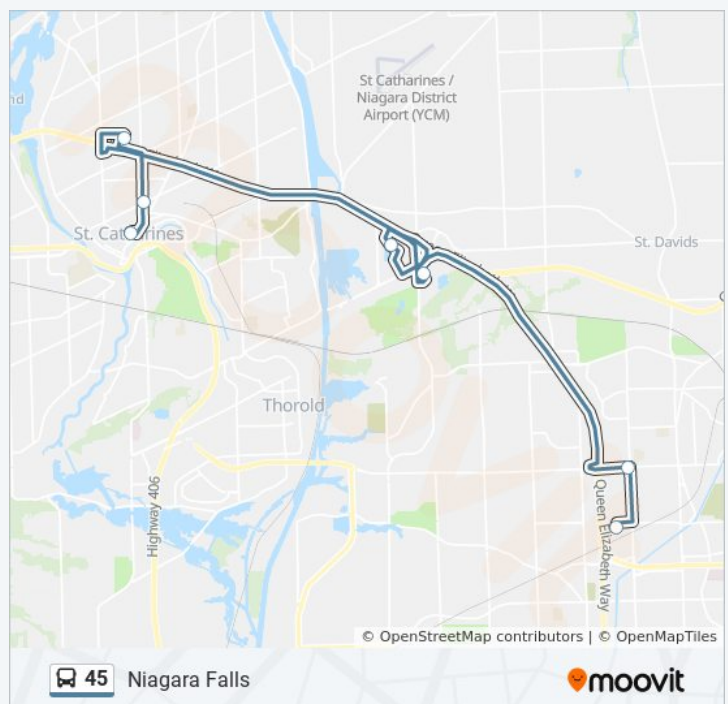

45 bus Info

Direction: B-Notl Campus

Stops: 2

Trip Duration: 11 min

Line Summary:

 [45 bus Line Map](#)

Direction: Morrison/Dorchester Hub Express

2 stops

45 bus Info

Direction: Morrison/Dorchester Hub Express

Stops: 2

Trip Duration: 16 min

Line Summary:

 [45 bus Line Map](#)

Direction: Niagara Falls

7 stops

[VIEW LINE SCHEDULE](#)

St. Catharines Bus Terminal

Geneva St + Welland Ave

Fairview Mall

Outlet Collection at Niagara

Taylor Road 115-127

Thldstone@Dorch SW Cor

Morrison-Dorchester Hub

45 bus Info

Direction: Niagara Falls

Stops: 7

Trip Duration: 43 min

Line Summary:

45 bus time schedules and route maps are available in an offline PDF at moovitapp.com. Use the [Moovit App](#) to see live bus times, train schedule or subway schedule, and step-by-step directions for all public transit in Toronto.