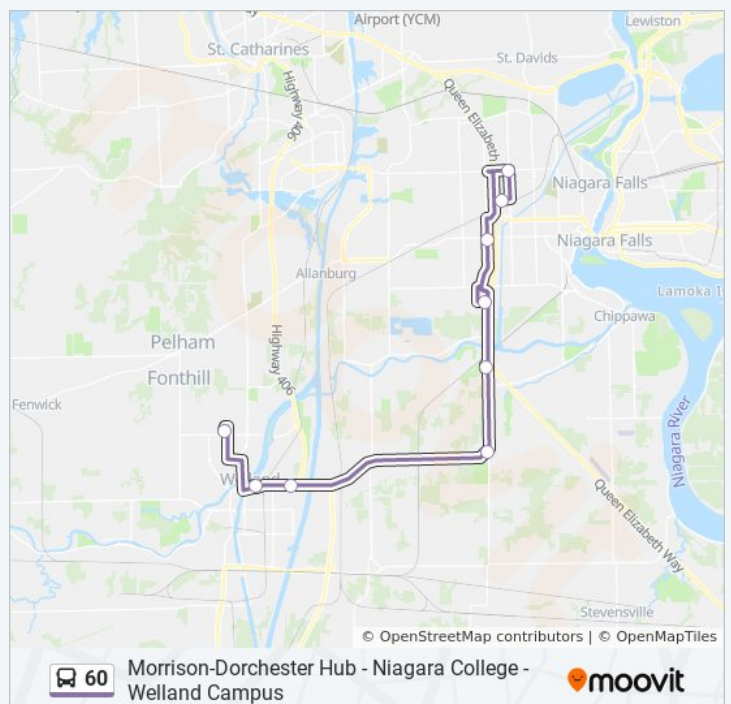

Use the Moovit App to find the closest 60 bus station near you and find out when is the next 60 bus arriving.

**Direction: A-Welland Campus**  
 2 stops  
[VIEW LINE SCHEDULE](#)

- Morrison-Dorchester Hub
- Niagara College - Welland Campus

### 60 bus Info

**Direction:** C-Welland Campus Express

**Stops:** 4

**Trip Duration:** 21 min

**Line Summary:**

 [60 bus Line Map](#)

### 60 bus Info

**Direction:** Welland

**Stops:** 9

**Trip Duration:** 47 min

**Line Summary:**

### Direction: Welland

9 stops

[VIEW LINE SCHEDULE](#)

Morrison-Dorchester Hub

Thldstone Rd@Dorch NW Cor

Montrose Rd & Lundy's Ln

Canadian Drive Hub

Concentrix