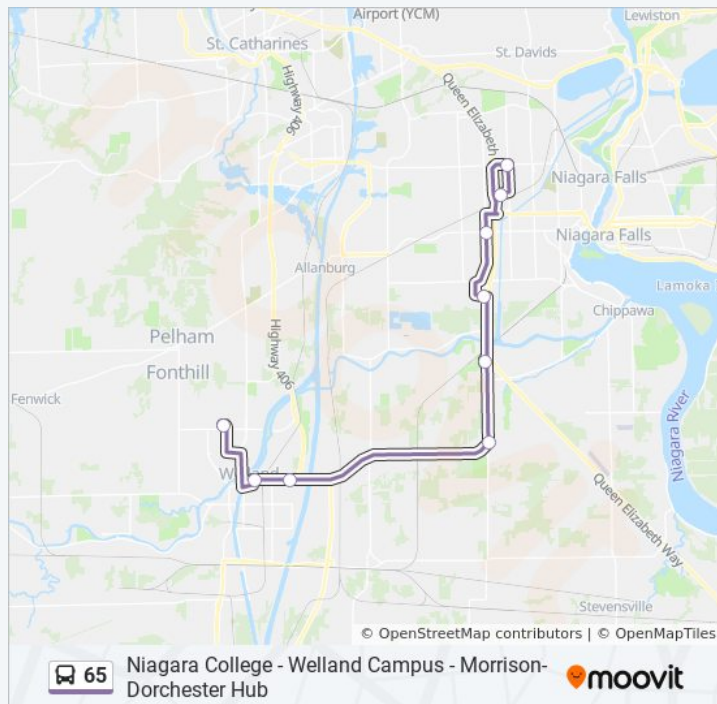

A-Morrison/Dorchester Hub

Get The App

The 65 bus line (A-Morrison/Dorchester Hub) has 4 routes. For regular weekdays, their operation hours are:
 (1) A-Morrison/Dorchester Hub: 07:45 - 18:15(2) C-Canadian Drive Hub Express: 08:36 - 18:00(3) C-Express To Kalar Rd: 07:36 - 08:06(4) Niagara Falls: 06:55 - 22:25

Use the Moovit App to find the closest 65 bus station near you and find out when is the next 65 bus arriving.

Direction: A-Morrison/Dorchester Hub

2 stops

[VIEW LINE SCHEDULE](#)

Niagara College - Welland Campus

65 bus Info

Direction: A-Morrison/Dorchester Hub

Stops: 2

Trip Duration: 25 min

Line Summary:

[65 bus Line Map](#)

Direction: C-Canadian Drive Hub Express

2 stops

Morrison-Dorchester Hub

65 bus Info

Direction: Niagara Falls

Stops: 9

Trip Duration: 44 min

Line Summary:

65 bus time schedules and route maps are available in an offline PDF at moovitapp.com. Use the [Moovit App](#) to see live bus times, train schedule or subway schedule, and step-by-step directions for all public transit in Toronto.