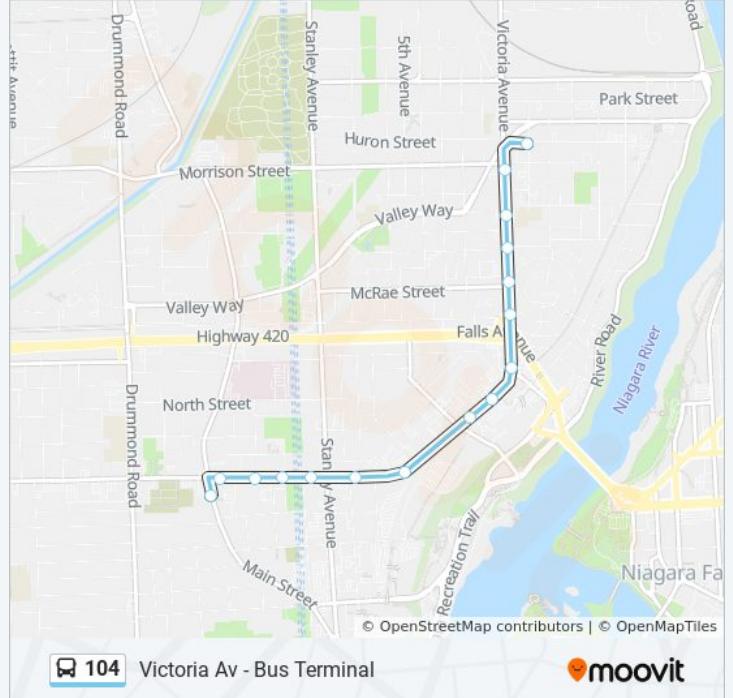

 104

Victoria Av - Bus Terminal

Get The App

The 104 bus line (Victoria Av - Bus Terminal) has 2 routes. For regular weekdays, their operation hours are:

(1) Victoria Av - Bus Terminal: 06:30 - 18:30(2) Victoria Av - Main & Ferry: 06:15 - 18:39

Use the Moovit App to find the closest 104 bus station near you and find out when is the next 104 bus arriving.

Direction: Victoria Av - Bus Terminal

13 stops

[VIEW LINE SCHEDULE](#)

Main & Ferry Hub
Ferry St & Temperence Av
Ferry St & Allendale (S/E)
Ferry St & Fallsview Blvd
Victoria Av & Marriott
Victoria&Clifhill
Victoria Av South Side & Walnut
Victoria Av & Bender Hill
Victoria Av & 5306 Victoria Av
Victoria Av & Ryerson Cr
Victoria Av & Simcoe St
Victoria Av & Morrison St
Huron St & St. Lawrence Av

104 bus Time Schedule

Victoria Av - Bus Terminal Route Timetable:

Sunday	Not Operational
Monday	06:30 - 18:30
Tuesday	06:30 - 18:30
Wednesday	06:30 - 18:30
Thursday	06:30 - 18:30
Friday	06:30 - 18:30
Saturday	06:30 - 18:30

104 bus Info

Direction: Victoria Av - Bus Terminal

Stops: 13

Trip Duration: 9 min

Line Summary:

Direction: Victoria Av - Main & Ferry

19 stops

[VIEW LINE SCHEDULE](#)