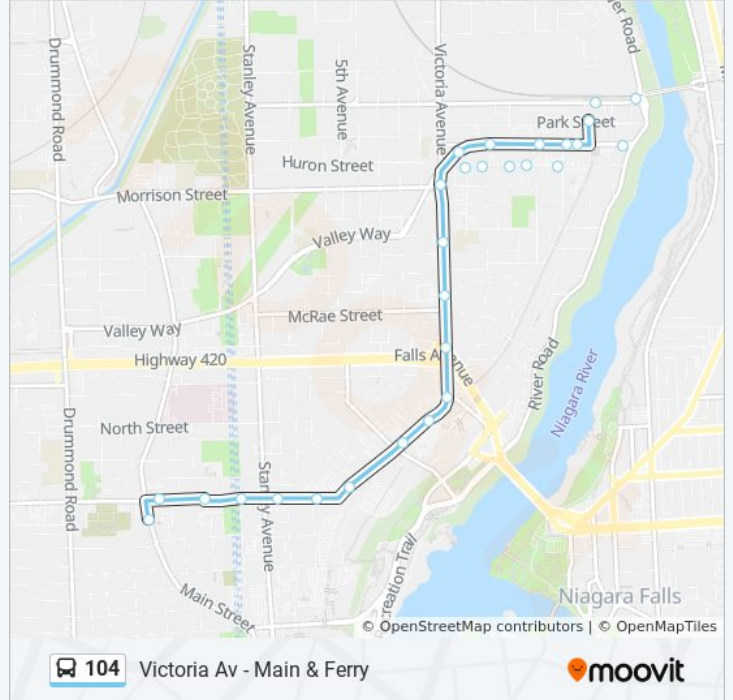

 104

Victoria Av - Bus Terminal

Get The App

The 104 bus line (Victoria Av - Bus Terminal) has 2 routes. For regular weekdays, their operation hours are:

(1) Victoria Av - Bus Terminal: 06:30 - 18:30(2) Victoria Av - Main & Ferry: 06:15 - 18:39

Use the Moovit App to find the closest 104 bus station near you and find out when is the next 104 bus arriving.

Direction: Victoria Av - Bus Terminal

13 stops

[VIEW LINE SCHEDULE](#)

Main & Ferry Hub
Ferry St & Temperence Av
Ferry St & Allendale (S/E)
Ferry St & Fallsview Blvd
Victoria Av & Marriott
Victoria&Clifhill
Victoria Av South Side & Walnut
Victoria Av & Bender Hill
Victoria Av & 5306 Victoria Av
Victoria Av & Ryerson Cr
Victoria Av & Simcoe St
Victoria Av & Morrison St
Huron St & St. Lawrence Av

104 bus Info

Direction: Victoria Av - Bus Terminal

Stops: 13

Trip Duration: 9 min

Line Summary:

Direction: Victoria Av - Main & Ferry

19 stops

[VIEW LINE SCHEDULE](#)

104 bus Info

Direction: Victoria Av - Main & Ferry

Stops: 19

Trip Duration: 3 min

Line Summary:

104 bus time schedules and route maps are available in an offline PDF at moovitapp.com. Use the [Moovit App](#) to see live bus times, train schedule or subway schedule, and step-by-step directions for all public transit in Toronto.