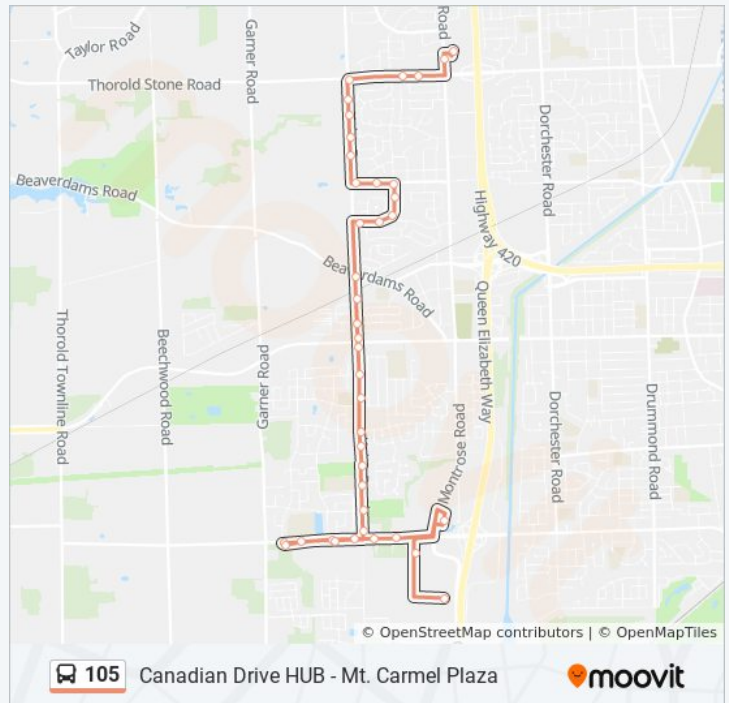

Use the Moovit App to find the closest 105 bus station near you and find out when is the next 105 bus arriving.

**Direction: Brown Rd - Canadian Drive Hub**

17 stops

[VIEW LINE SCHEDULE](#)

- Mt. Carmel Plaza
- Montrose Rd & Thorowest Plaza
- Thorold Stone Rd & Montrose Rd
- Thorold Stone Rd & Cardinal Dr
- Thld Stone @Glenoaks
- Kalar&Thorold Stone SW
- Kalar Rd & 4167 Kalar Rd
- Kalar Rd & Constabile Dr
- Kalar Rd & Marcon St
- Woodbine St & Kalar Rd
- Woodbine & Paddock SW
- Paddock Trail Dr & Preakness St
- Paddock Trail Dr & Kalar Rd 8261
- Kalar Rd & Beaverdams Rd
- Kalar Rd & Racey Av
- Kalar Rd & Lundy's Lane NW
- Kalar Rd & Catalina St

**105 bus Info**

**Direction:** Brown Rd - Canadian Drive Hub

**Stops:** 17

**Trip Duration:** 11 min

**Line Summary:**

 [105 bus Line Map](#)

**Direction: Brown Rd - Mt Carmel Plaza**

17 stops

Monday	05:45 - 17:57
Tuesday	05:45 - 17:57
Wednesday	05:45 - 17:57
Thursday	05:45 - 17:57
Friday	05:45 - 17:57
Saturday	05:45 - 17:57

**105 bus Info**

**Direction:** Brown Rd - Mt Carmel Plaza

**Stops:** 17

**Trip Duration:** 8 min

**Line Summary:**

**Direction: Kalar - Brown Rd - Canadian Drive Hub**

21 stops

[VIEW LINE SCHEDULE](#)

Kalar Rd & Catalina St  
 Kalar Rd & Rideau St  
 Kalar Rd & Forestview Blvd  
 Armelina Crescent 6534  
 Kalar Rd & 6623 Kalar Rd  
 6733 Kalar Rd