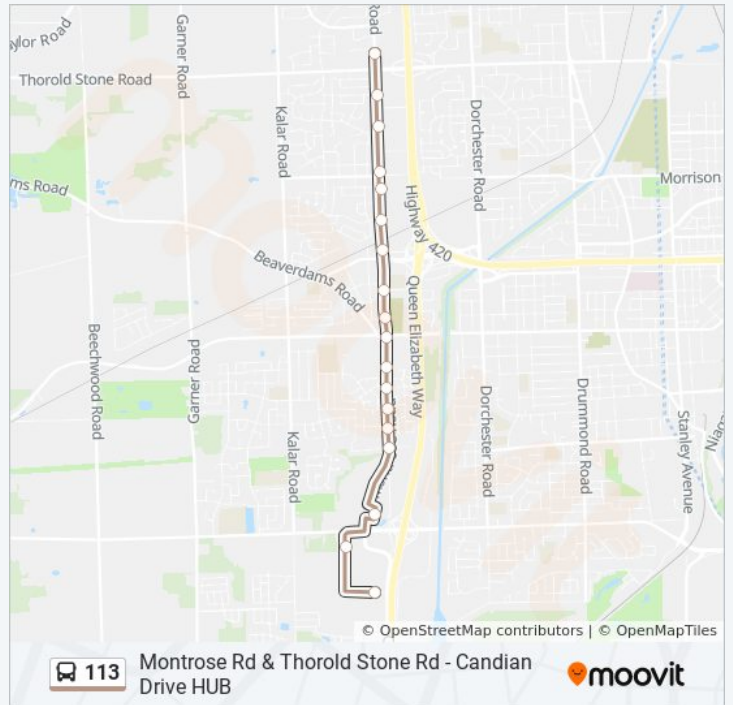

### Direction: Montrose Rd - Mt Carmel Plaza

6 stops

[VIEW LINE SCHEDULE](#)

Mt. Carmel Plaza

Montrose Rd & Opp Southwood

Montrose Rd & Cardinal Dr

Cardinal Dr & Canterbury Cr

Monastery Dr & Trinity Cr

### 113 bus Time Schedule

Montrose Rd - Mt Carmel Plaza Route Timetable:

Sunday	Not Operational
Monday	06:40 - 18:40
Tuesday	06:40 - 18:40
Wednesday	06:40 - 18:40
Thursday	06:40 - 18:40
Friday	06:40 - 18:40

**113 bus Info**

**Direction:** Montrose Rd - Mt Carmel Plaza

**Stops:** 6

**Trip Duration:** 2 min

**Line Summary:**

**Direction: Montrose Rd - Canadian Drive Hub**

21 stops

[VIEW LINE SCHEDULE](#)

**113 bus Info**

**Direction:** Montrose Rd - Canadian Drive Hub

**Stops:** 21

**Trip Duration:** 12 min

**Line Summary:**

Montrose Rd & Lundy's Ln

St. George'S Church

Montrose Rd + Charnwood Av