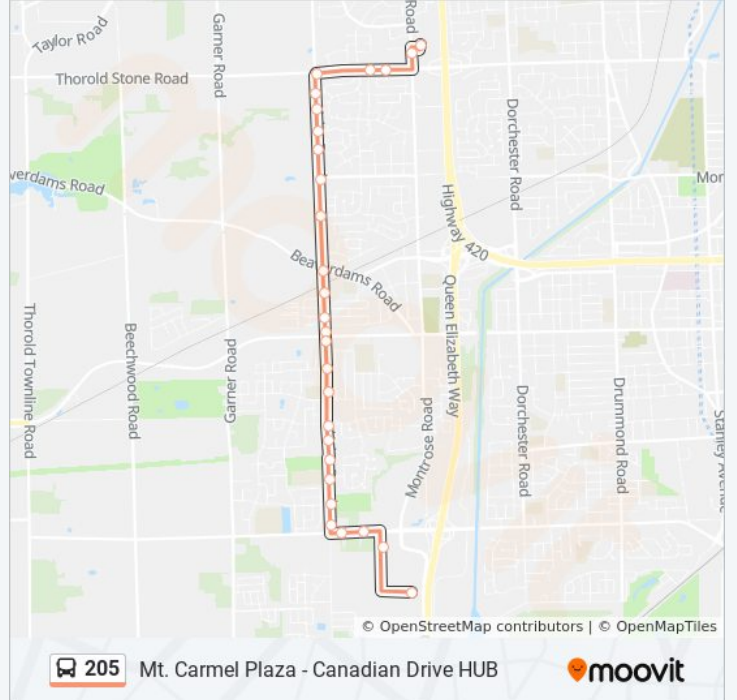

Use the Moovit App to find the closest 205 bus station near you and find out when is the next 205 bus arriving.

**Direction: Brown Rd - Canadian Drive Hub**

21 stops

[VIEW LINE SCHEDULE](#)

- Kalar Rd & Catalina St
- Kalar Rd & Rideau St
- Kalar Rd & Forestview Blvd
- Armelina Crescent 6534
- Kalar Rd & 6623 Kalar Rd
- 6733 Kalar Rd
- Kalar Rd & Coventry Rd
- Kalar Rd & Mcgarry Dr
- Kalar Rd & Mcleod Rd 7059
- Mcleod Rd & Parkside Rd
- Mcleod Rd & St. Michael's Schoo
- Mcleod Rd & St. Michael's Av
- Garner SW @ Mcleod
- Garner @ Opposite Sourgum
- Brown @ Opposite Butternut
- Kalar Rd North Of Buckeye Cres
- Kalar Rd SE Opp. Elderberry
- Mcleod Rd & Kalar Rd
- Mcleod Rd & Pin Oak Dr
- Montrose & S Of Mcleod
- Canadian Drive Hub

**205 bus Info**

**Direction:** Brown Rd - Canadian Drive Hub

**Stops:** 21

**Trip Duration:** 8 min

**Line Summary:**

## 205 bus Time Schedule

Brown Rd - Mt Carmel Plaza Route Timetable:

Sunday	06:45 - 23:57
Monday	00:45 - 21:57
Tuesday	18:45 - 21:57
Wednesday	18:45 - 21:57
Thursday	18:45 - 21:57
Friday	18:45 - 21:57
Saturday	18:45 - 21:57

## 205 bus Info

**Direction:** Brown Rd - Mt Carmel Plaza

**Stops:** 14

**Trip Duration:** 7 min

**Line Summary:**

205 bus time schedules and route maps are available in an offline PDF at [moovitapp.com](https://moovitapp.com). Use the [Moovit App](#) to see live bus times, train schedule or subway schedule, and step-by-step directions for all public transit in Toronto.