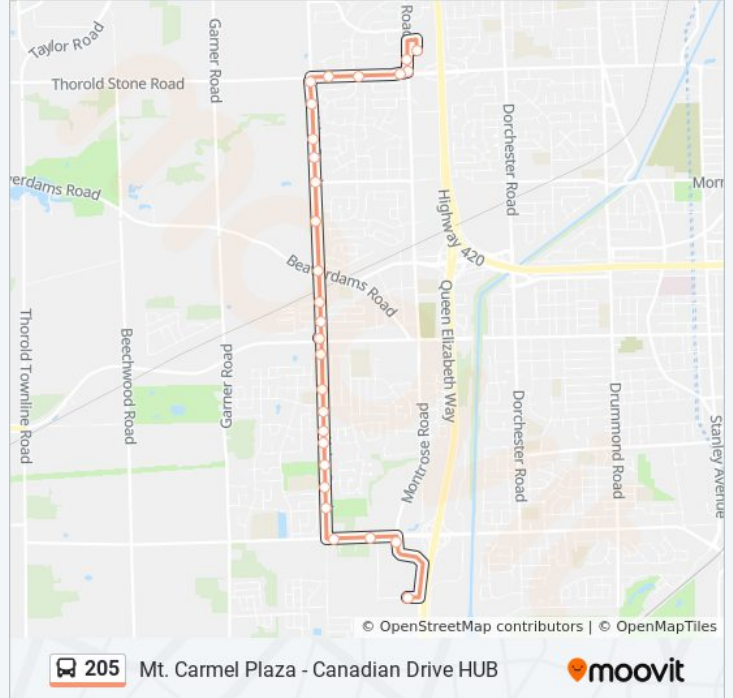

205

Kalar Rd & Catalina St - Canadian Drive HUB

Get The App

The 205 bus line (Kalar Rd & Catalina St - Canadian Drive HUB) has 2 routes. For regular weekdays, their operation hours are:

(1) Brown Rd - Canadian Drive Hub: 19:15 - 22:25(2) Brown Rd - Mt Carmel Plaza: 18:45 - 21:57

Use the Moovit App to find the closest 205 bus station near you and find out when is the next 205 bus arriving.

**Direction: Brown Rd - Canadian Drive Hub**

21 stops

[VIEW LINE SCHEDULE](#)

- Kalar Rd & Catalina St
- Kalar Rd & Rideau St
- Kalar Rd & Forestview Blvd
- Armelina Crescent 6534
- Kalar Rd & 6623 Kalar Rd
- 6733 Kalar Rd
- Kalar Rd & Coventry Rd
- Kalar Rd & Mcgarry Dr
- Kalar Rd & Mcleod Rd 7059
- Mcleod Rd & Parkside Rd
- Mcleod Rd & St. Michael's Schoo
- Mcleod Rd & St. Michael's Av
- Garner SW @ Mcleod
- Garner @ Opposite Sourgum
- Brown @ Opposite Butternut
- Kalar Rd North Of Buckeye Cres
- Kalar Rd SE Opp. Elderberry
- Mcleod Rd & Kalar Rd
- Mcleod Rd & Pin Oak Dr
- Montrose & S Of Mcleod
- Canadian Drive Hub

**205 bus Time Schedule**

Brown Rd - Canadian Drive Hub Route Timetable:

Sunday	07:15 - 23:25
Monday	00:15 - 22:25
Tuesday	19:15 - 22:25
Wednesday	19:15 - 22:25
Thursday	19:15 - 22:25
Friday	19:15 - 22:25
Saturday	19:15 - 22:25

**205 bus Info**

**Direction:** Brown Rd - Canadian Drive Hub

**Stops:** 21

**Trip Duration:** 8 min

**Line Summary:**