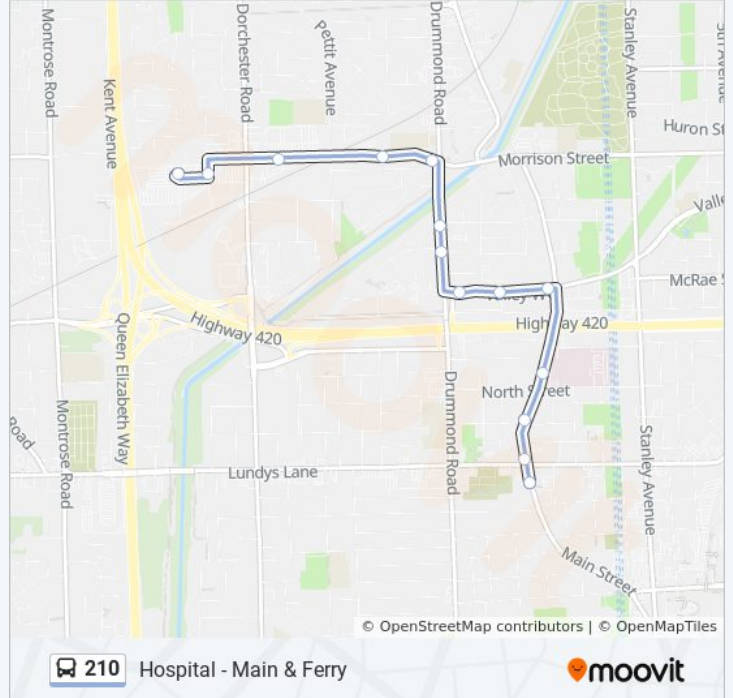

## Direction: Hospital - Main & Ferry

11 stops

[VIEW LINE SCHEDULE](#)

M/D Platform Upper

Morrison St & 6700 Morrison St

Morrison St & Lamarsh Dr

Morrison & Drummond SW

Drummond Rd & Scott St

Valley Way 6167

Valley Way 6038

Valley Way 5796

Portage Rd. Opp. Hospital

Main St & Summer St

Main & Ferry Hub

## 210 bus Time Schedule

Hospital - Main & Ferry Route Timetable:

Sunday	07:15 - 23:45
Monday	00:15 - 23:15
Tuesday	18:45 - 23:15
Wednesday	18:45 - 23:15
Thursday	18:45 - 23:15
Friday	18:45 - 23:15
Saturday	18:45 - 23:15

## 210 bus Info

**Direction:** Hospital - Main & Ferry

**Stops:** 11

**Trip Duration:** 9 min

**Line Summary:**

**Direction: Hospital -Morrison/Dorchester**

12 stops

[VIEW LINE SCHEDULE](#)