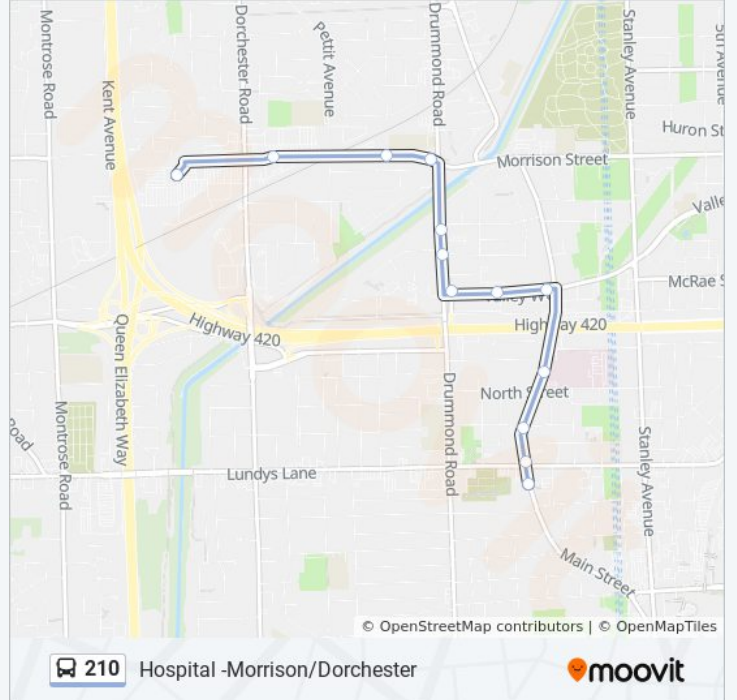

## Direction: Hospital - Main & Ferry

11 stops

[VIEW LINE SCHEDULE](#)

M/D Platform Upper

Morrison St & 6700 Morrison St

Morrison St & Lamarsh Dr

Morrison & Drummond SW

Drummond Rd & Scott St

## 210 bus Info

**Direction:** Hospital - Main & Ferry

**Stops:** 11

**Trip Duration:** 9 min

**Line Summary:**

**Direction: Hospital -Morrison/Dorchester**

12 stops

[VIEW LINE SCHEDULE](#)

**210 bus Time Schedule**

Hospital -Morrison/Dorchester Route Timetable:

Sunday	07:30 - 23:30
Monday	00:00 - 23:00
Tuesday	19:00 - 23:00
Wednesday	19:00 - 23:00
Thursday	19:00 - 23:00
Friday	19:00 - 23:00
Saturday	19:00 - 23:00

**210 bus Info**

**Direction:** Hospital -Morrison/Dorchester

**Stops:** 12

**Trip Duration:** 7 min

**Line Summary:**

210 bus time schedules and route maps are available in an offline PDF at [moovitapp.com](https://moovitapp.com). Use the [Moovit App](#) to see live bus times, train schedule or subway schedule, and step-by-step directions for all public transit in Toronto.