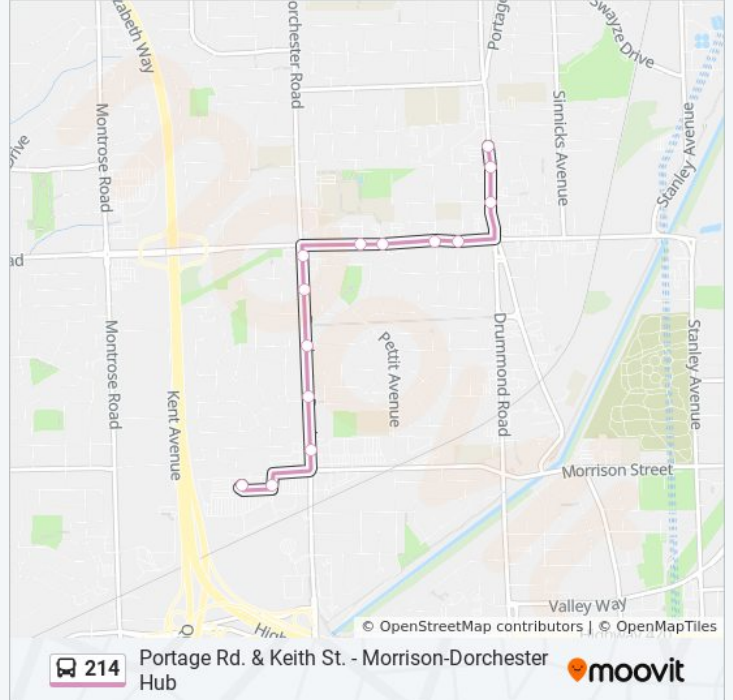

Use the Moovit App to find the closest 214 bus station near you and find out when is the next 214 bus arriving.

**Direction: Thorold Stone Road - Town & Country Plaza**

12 stops

[VIEW LINE SCHEDULE](#)

- M/D Platform Upper
- Dorchester&Morrison NE
- Dorchester Rd & Dianne
- Dorchester Rd & Freeman St
- Dorchester Rd & Pettit Av
- Dorchester Rd & Thorold Stone Rd
- Thorold Stone Rd & Confederation
- Thst Rd& 6604 South
- Thorold Stone Rd & St. James Av
- Longhurst Ave
- Portage Rd & St. John St
- Portage Rd & Colborne St

**214 bus Time Schedule**

Thorold Stone Road - Town & Country Plaza Route  
Timetable:

Sunday	07:30 - 23:30
Monday	00:30 - 22:30
Tuesday	18:30 - 22:30
Wednesday	18:30 - 22:30
Thursday	18:30 - 22:30
Friday	18:30 - 22:30
Saturday	18:30 - 22:30

**214 bus Info**

**Direction:** Thorold Stone Road - Town & Country Plaza

**Stops:** 12

**Trip Duration:** 6 min

**Line Summary:**

**Direction: Town &Country Plaza - Morrison/Dorchester Hub**

41 stops

[VIEW LINE SCHEDULE](#)

**214 bus Info**

**Direction:** Town &Country Plaza - Morrison/Dorchester Hub

**Stops:** 41

**Trip Duration:** 20 min

**Line Summary:**

Riall St & St. Andrew Av

Riall St & Mercury Av

Riall St & Piva Av