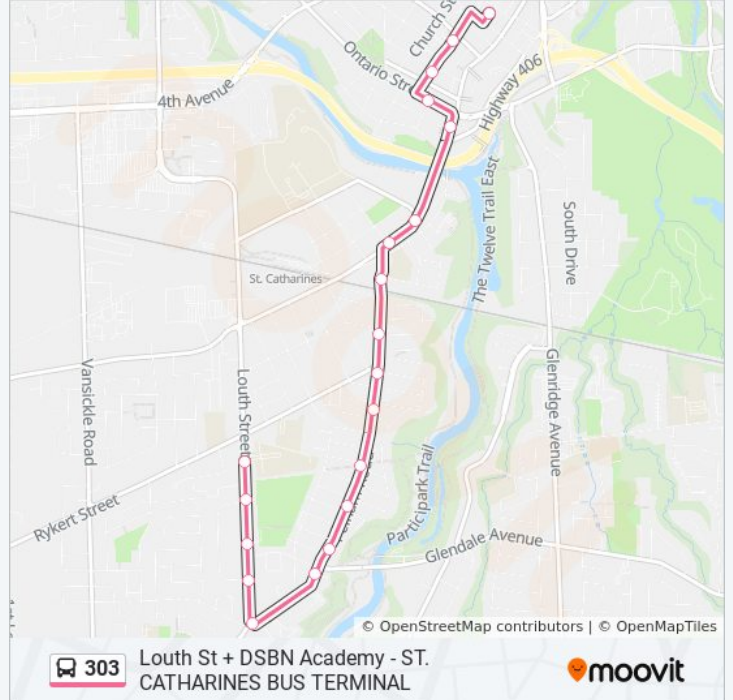

 303

Pelham Rd.

Get The App

The 303 bus line (Pelham Rd.) has 2 routes. For regular weekdays, their operation hours are:

(1) Downtown Terminal: 06:24 - 17:54 (2) Pelham Road: 06:15 - 17:45

Use the Moovit App to find the closest 303 bus station near you and find out when is the next 303 bus arriving.

**303 bus Info**

**Direction:** Downtown Terminal

**Stops:** 20

**Trip Duration:** 13 min

**Line Summary:**

**Direction: Pelham Road**

20 stops

[VIEW LINE SCHEDULE](#)

- St. Catharines Bus Terminal
- King St + James St
- King St + Queen St
- Ontario St + Trafalgar St
- St Paul St W + Memorial Park
- St Paul St W + Henrietta St
- St Paul St W + Mcdonald St
- Pelham Rd + Monck St
- Pelham Rd + Chetwood St
- Pelham Rd + Cumming St
- Pelham Rd + Kent St
- Pelham Rd + Wallace St
- Pelham Rd + Parker St
- Pelham Rd + Kirk St
- Pelham Rd + Glendale Ave
- Pelham Rd + Louth St
- Louth St + Valley Rd
- Louth St + Niagara Olympic Track Field Club

**303 bus Info**

**Direction:** Pelham Road

**Stops:** 20

**Trip Duration:** 8 min

**Line Summary:**

Louth St + Valley Rd

Louth St + Dsbn Academy

303 bus time schedules and route maps are available in an offline PDF at [moovitapp.com](https://moovitapp.com). Use the [Moovit App](#) to see live bus times, train schedule or subway schedule, and step-by-step directions for all public transit in Toronto.