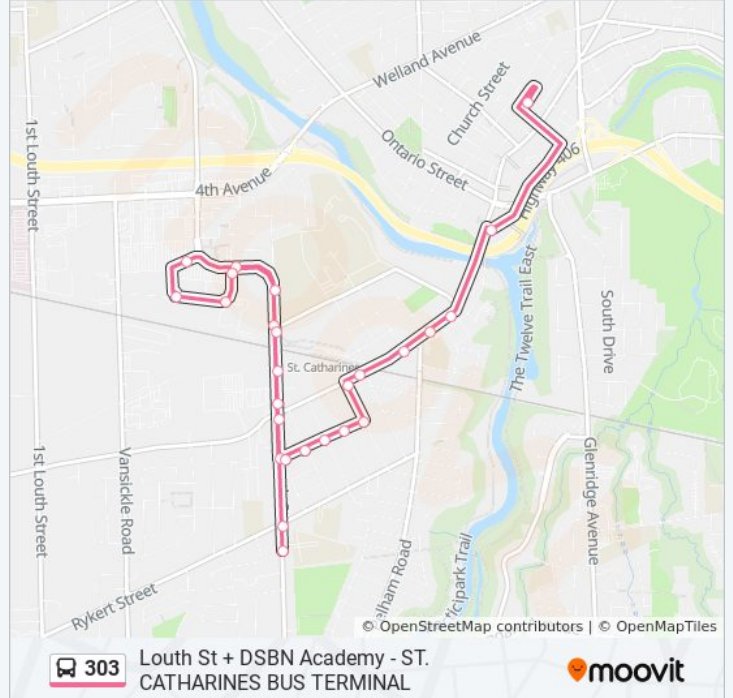

**Direction: Downtown Terminal**

20 stops

[VIEW LINE SCHEDULE](#)

- Louth St + Dsbn Academy
- Louth St + Rykert St
- Louth St + Chetwood St
- Louth St + St Paul St W
- Louth St + 230 Louth St
- Louth St + Ridley Rd
- Louth St + Crestcombe Rd
- Louth St + Vintage Cr
- West St Catharines Smart Centre
- Smart Centre + Benfield Dr
- Benfield Dr + Benfield Industrial Plaza
- Fourth Av + Ridley Square Plaza
- Fourth Ave + Hwy 406
- Ontario St + 153 Ontario St
- Ontario St + Adams St
- Ontario St + Norris Pl
- Church St + William St
- Church St + James St
- St Catharines Public Library Carlisle St Entrance
- St. Catharines Bus Terminal

**303 bus Time Schedule**

Downtown Terminal Route Timetable:

Sunday	Not Operational
Monday	06:24 - 17:54
Tuesday	06:24 - 17:54
Wednesday	06:24 - 17:54
Thursday	06:24 - 17:54
Friday	06:24 - 17:54
Saturday	Not Operational

**303 bus Info**

**Direction:** Downtown Terminal

**Stops:** 20

**Trip Duration:** 13 min

**Line Summary:**

**Direction: Pelham Road**

20 stops

[VIEW LINE SCHEDULE](#)

**303 bus Info**

**Direction:** Pelham Road

**Stops:** 20

**Trip Duration:** 8 min

**Line Summary:**

Louth St + Valley Rd

Louth St + Dsbn Academy

303 bus time schedules and route maps are available in an offline PDF at [moovitapp.com](https://moovitapp.com). Use the [Moovit App](#) to see live bus times, train schedule or subway schedule, and step-by-step directions for all public transit in Toronto.