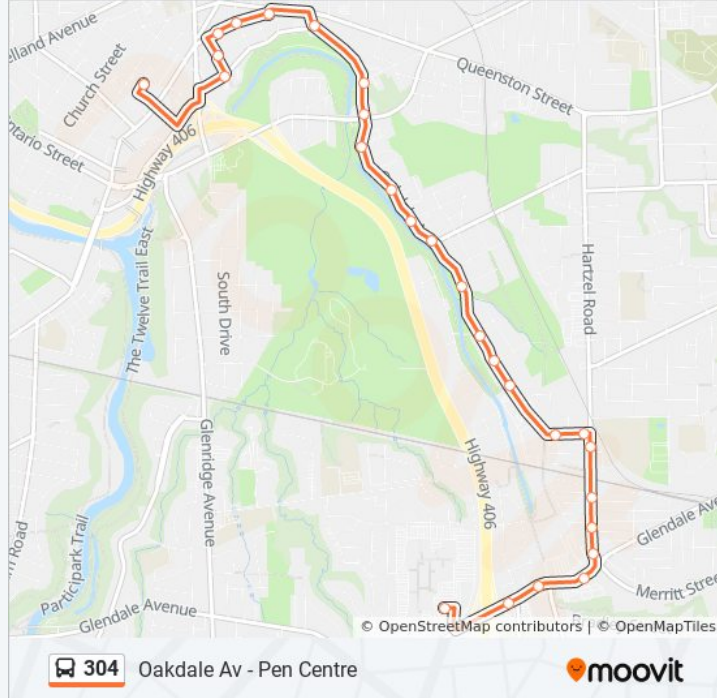

Direction: Oakdale Avenue - Downtown

22 stops

[VIEW LINE SCHEDULE](#)

- Pen Centre
- Glendale Ave + Burleigh Hill Dr
- Glendale Ave + Mountain St
- Merritt St + Almond Ln
- Merritt St + Walnut St
- Oakdale Ave + Merritt St
- Oakdale Ave + Hickory St
- Oakdale Ave + Abbot St
- Oakdale Ave + Smythe St
- Oakdale Ave + Disher St
- Oakdale Ave + Turner Cr
- Oakdale Ave + Lincoln Ave
- Oakdale Av & Marren St
- Oakdale Ave + Capner St
- 276 Oakdale Ave
- 292 Oakdale Ave
- Oakdale Ave + Eastchester Ave W
- Oakdale Ave + Gale Cr
- Queenston St + Church St
- Queenston St + Calvin St
- Queenston St & Riordon St
- St. Catharines Bus Terminal

304 bus Info

Direction: Oakdale Avenue - Downtown

Stops: 22

Trip Duration: 13 min

Line Summary:

Direction: Oakdale Avenue - Pen Centre

27 stops

[VIEW LINE SCHEDULE](#)

304 bus Info

Direction: Oakdale Avenue - Pen Centre

Stops: 27

Trip Duration: 13 min

Line Summary:

Oakdale Ave + Merritt St

Merritt St + Elm Lane

Merritt St + Walnut St

Merritt St + Almond St

Merritt St + Glendale Ave

Glendale Ave + Mountain Locks Plaza

Glendale Ave + Mountain St

Glendale Ave + Burleigh Hill Dr

Pen Centre

304 bus time schedules and route maps are available in an offline PDF at moovitapp.com. Use the [Moovit App](#) to see live bus times, train schedule or subway schedule, and step-by-step directions for all public transit in Toronto.