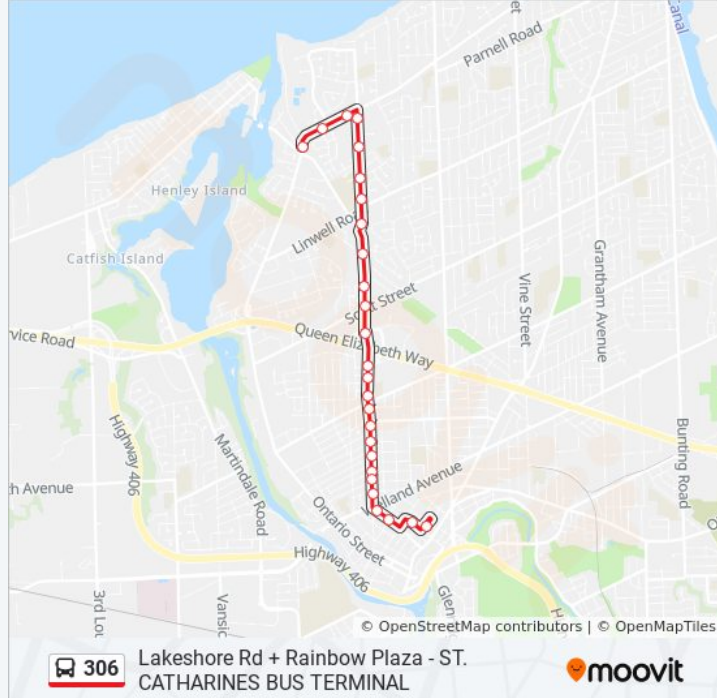

James St + Welland Ave

James St + Duke St

St Catharines Public Library Carlisle St Entrance

St. Catharines Bus Terminal

Direction: Lake Street - Port Dalhousie

25 stops

[VIEW LINE SCHEDULE](#)

St. Catharines Bus Terminal

Church St + Lyman St

James St + Duke St

James St + Lake St

Lake St + Welland Av

Lake St + Louisa St

Lake St + Albert St

Lake St + Beech St

Lake St + Russell Ave

Lake St + Stuart Ave

Lake St + Carlton St

Lake St + Erindale Ave

Lake St + North Service Rd

Lake St + Scott St

Lake St + Skyway Printing

Lake St + Nihan Dr

Lake St + Arran Dr

Lake St + Garden City Plaza

306 bus Time Schedule

Lake Street - Port Dalhousie Route Timetable:

Sunday	Not Operational
Monday	06:00 - 17:30
Tuesday	06:00 - 17:30
Wednesday	06:00 - 17:30
Thursday	06:00 - 17:30
Friday	06:00 - 17:30
Saturday	Not Operational

306 bus Info

Direction: Lake Street - Port Dalhousie

Stops: 25

Trip Duration: 10 min

Line Summary: