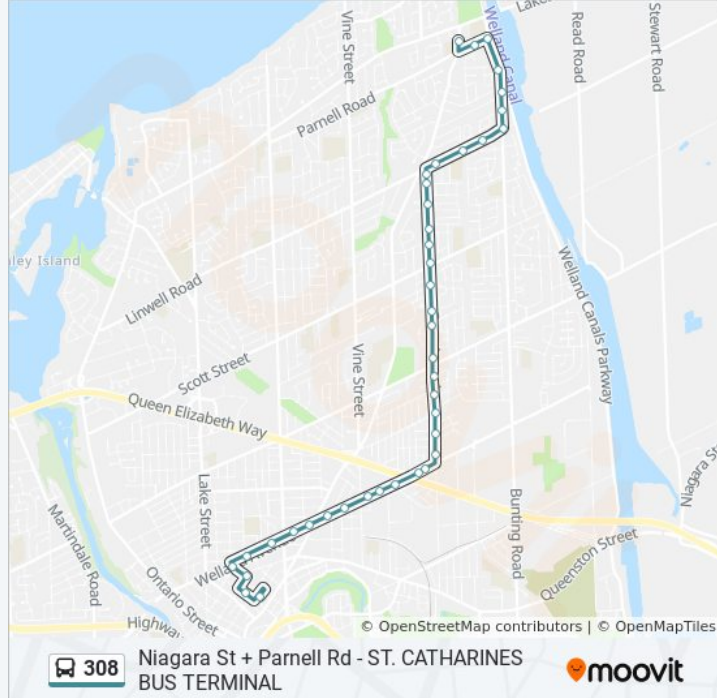

## Grantham Avenue - Downtown

Get The App

The 308 bus line (Grantham Avenue - Downtown) has 2 routes. For regular weekdays, their operation hours are: (1) Grantham Avenue - Downtown: 06:35 - 17:45(2) Grantham Avenue - Lakeshore Road: 06:00 - 17:30 Use the Moovit App to find the closest 308 bus station near you and find out when is the next 308 bus arriving.

### 308 bus Info

**Direction:** Grantham Avenue - Downtown

**Stops:** 39

**Trip Duration:** 16 min

**Line Summary:**

Grantham Ave + Prospect Ave

Grantham Ave + Homewood Ave

Welland Ave + Waverly Ave

Welland Ave + Water St

Welland Ave + Catherine St

Clark St + Welland Ave

Clark St + Church St

St Catharines Public Library Carlisle St Entrance

St. Catharines Bus Terminal

### Direction: Grantham Avenue - Lakeshore Road

36 stops

[VIEW LINE SCHEDULE](#)

St. Catharines Bus Terminal

Church St + Academy St

Clark St + Welland Av

Welland Ave + Midtown Plaza

Welland Ave + Water St