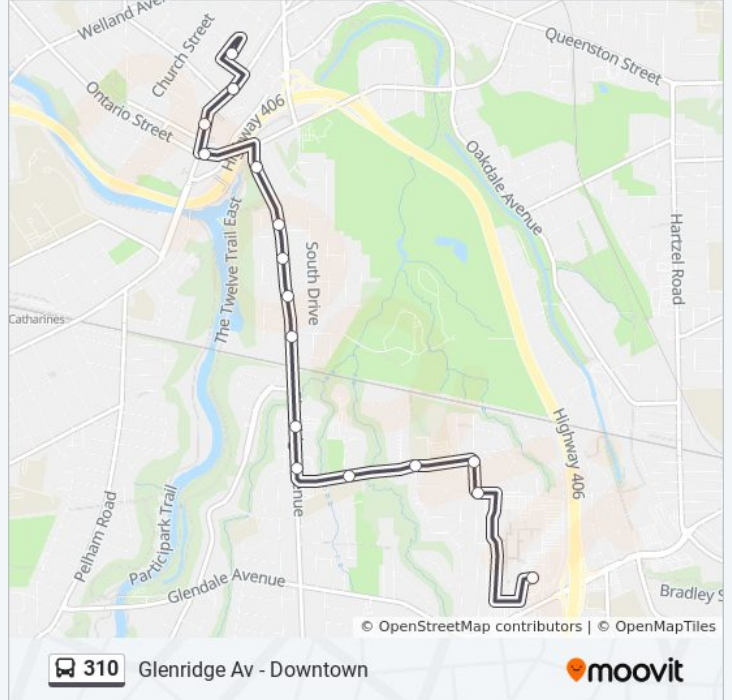

Direction: Glenridge Avenue - Downtown

16 stops

[VIEW LINE SCHEDULE](#)

Pen Centre

Chestnut St W + Jacobson Av

Jacobson Ave + Glen Morris Dr

Glen Morris Dr + Sir Winston Churchill

Glen Morris Dr + Towering Heights Blvd

Glenridge Ave + Glen Morris Dr

190 Glenridge Ave + Southridge Community Church

Glenridge Ave + Edgedale Rd

Glenridge Ave + Rockcliffe Rd

Glenridge Ave + Ridgewood Rd

Glenridge Ave + Downing St

Glenridge Ave + Westchester Cres

Westchester Cr + St Paul St

St Paul St + Queen St

St Paul St + James St

St. Catharines Bus Terminal

310 bus Time Schedule

Glenridge Avenue - Downtown Route Timetable:

Sunday	Not Operational
Monday	06:27 - 18:27
Tuesday	06:27 - 18:27
Wednesday	06:27 - 18:27
Thursday	06:27 - 18:27
Friday	06:27 - 18:27
Saturday	Not Operational

310 bus Info

Direction: Glenridge Avenue - Downtown

Stops: 16

Trip Duration: 10 min

Line Summary:

Direction: Glenridge Avenue - Pen Centre

18 stops

[VIEW LINE SCHEDULE](#)