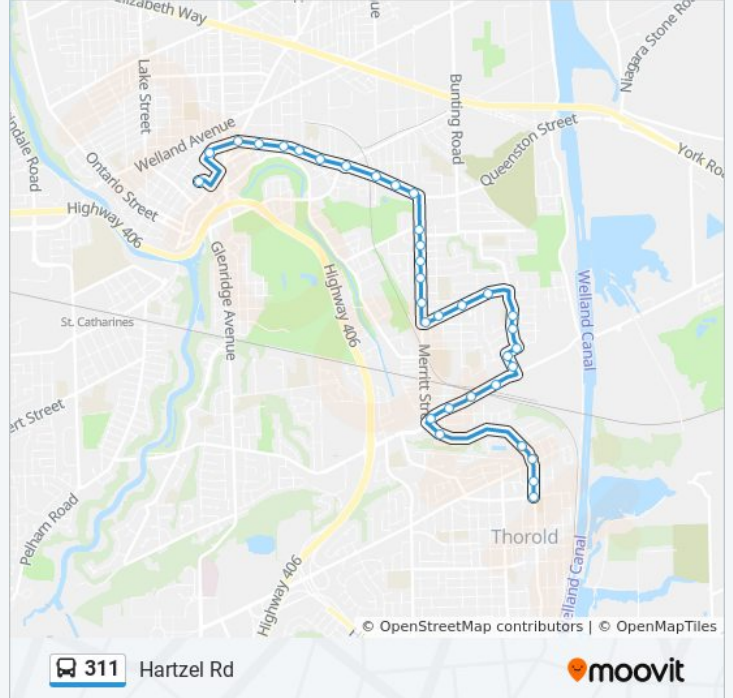

Hartzel Rd.

Get The App

The 311 bus line (Hartzel Rd.) has 2 routes. For regular weekdays, their operation hours are:  
 (1) Hartzel Road - Downtown: 6:01 AM - 6:01 PM (2) Hartzel Road - Thorold: 6:15 AM - 5:45 PM  
 Use the Moovit App to find the closest 311 bus station near you and find out when is the next 311 bus arriving.

**311 bus Info**  
**Direction:** Hartzel Road - Downtown  
**Stops:** 35  
**Trip Duration:** 18 min  
**Line Summary:**

- St Davids Rd E + Ormond St N
- Ormond St N + Brock St
- Merritt St + Townline Rd E
- Merritt St + Maplecrest Ave
- Merritt St + Ball Av E
- Merritt St + Bessey St
- Glendale Ave + Merritt St
- Glendale Ave + Bessey St
- Glendale Ave + Keele St
- Glendale Ave + Metro Collision
- Wembly Dr + Glendale Ave
- Wembly Dr + St Augustine Dr
- St Augustine Dr + Woodrow St
- Woodrow St + Green Maple Dr
- Woodrow St + Stonegate Dr
- Rockwood Ave + Carriage Rd
- Rockwood Ave + Park Ave
- Rockwood Ave + Ferndale Ave
- Rockwood Ave + Grove Ave
- Hartzel Rd + Admiral Rd
- Hartzel Rd + Dunvegan Rd
- Hartzel Rd + Alexandra Blvd

**Direction: Hartzel Road - Thorold**

30 stops

[VIEW LINE SCHEDULE](#)

St. Catharines Bus Terminal  
 Gale Cr + Riordon St  
 Riordon St + Division St  
 Queenston St + Riordon St  
 Queenston St + Calvin St  
 Queenston St + Church St  
 Queenston St + Oakdale Ave  
 Queenston St + Prince St  
 Queenston St + Richmond Av  
 Queenston St + Clayburn Ave  
 Queenston St + Ravine Rd  
 Queenston St + Tufford Manor  
 Queenston St + Lorne St  
 Queenston St + Cameron Rd  
 Hartzel Rd + Lincoln Ave  
 Hartzel Rd + Thorncliff Dr

**311 bus Info**

**Direction:** Hartzel Road - Thorold

**Stops:** 30

**Trip Duration:** 15 min

**Line Summary:**

Hartzel Rd + Burness Dr

Hartzel Rd + Admiral Rd

Merritt St + Rockwood Av