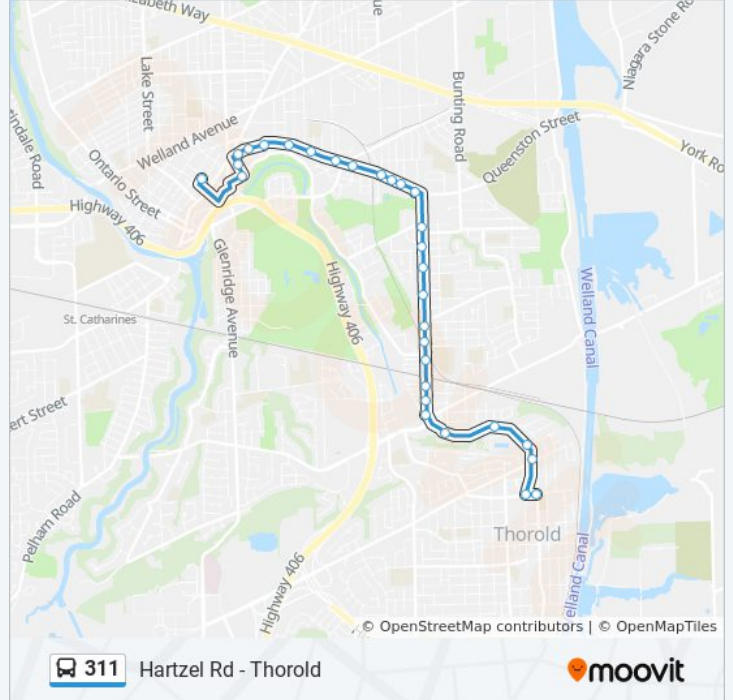

Hartzel Rd + Burness Dr

Hartzel Rd + Admiral Rd

Merritt St + Rockwood Av

Merritt St + Seymour Av

Merritt St + Elm Lane

Merritt St + Walnut St

Merritt St + Almond St

Merritt St + Glendale Ave

Merritt St + Bessey St

99 Merritt St

Merritt St + Maplecrest Ave

Front St + Townline Rd E

Front St + St Davids Rd

St Davids Rd E + Ormond St N

311 bus time schedules and route maps are available in an offline PDF at moovitapp.com. Use the [Moovit App](#) to see live bus times, train schedule or subway schedule, and step-by-step directions for all public transit in Toronto.

[About Moovit](#) • [MaaS Solutions](#) • [Supported Countries](#) • [Mooviter Community](#)

© 2024 Moovit - All Rights Reserved

Check Live Arrival Times