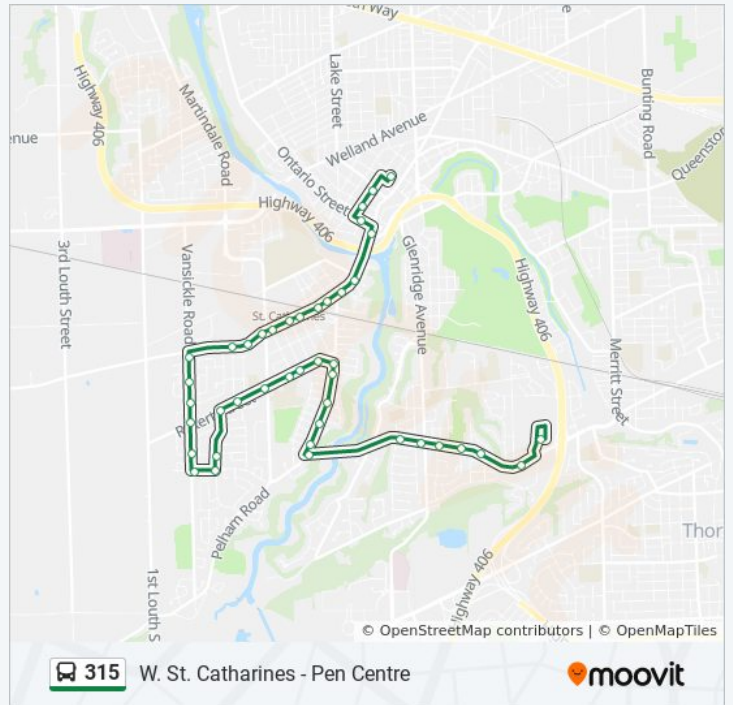

Direction: W. St. Catharines - Downtown

46 stops

[VIEW LINE SCHEDULE](#)

- Pen Centre
- Glendale Ave + Pen Centre West Entrance
- Glendale Ave + Marlene Dr
- Glendale Ave + Woodgale Park
- Glendale Ave + Wakil Dr
- Glendale Ave + Glenridge Ave
- Glendale Ave + Marsdale Dr
- Glendale Ave + Riverview Blvd
- Glendale Ave + Pelham Rd
- Pelham Rd + David St
- Pelham Rd + Parker St
- Pelham Rd + Mckay St
- Pelham Rd + Whitworth St
- Rykert St + Leeper St
- Rykert St + Edith Street
- Rykert St + Louth Street
- Rykert St + Welstead Dr
- Rykert St + Westland St
- Westland St + Mcbride Dr
- Westland St + Maria St
- Westland St + Macturnbull Dr
- Vansickle Rd + Macturnbull Dr

315 bus Info

Direction: W. St. Catharines - Downtown

Stops: 46

Trip Duration: 25 min

Line Summary:

Vansickle Rd + Montrose St

Vansickle Rd + Rykert St

Vansickle Rd + Strada Blvd

Macturnbull Dr + Vansickle Rd

Macturnbull Dr + Westland St

Westland St + Maria St

Westland St + Rykert St

Rykert St + Welstead St

Rykert St + Louth St

Rykert St + Edith St

Rykert St + Churchill St

Glendale Ave + Glenridge Ave

315 bus Info

Direction: West St. Catharines - Pen Centre

Stops: 43

Trip Duration: 28 min

Line Summary:

Glendale Ave + Wakil Dr

Glendale Ave + Valerie Dr