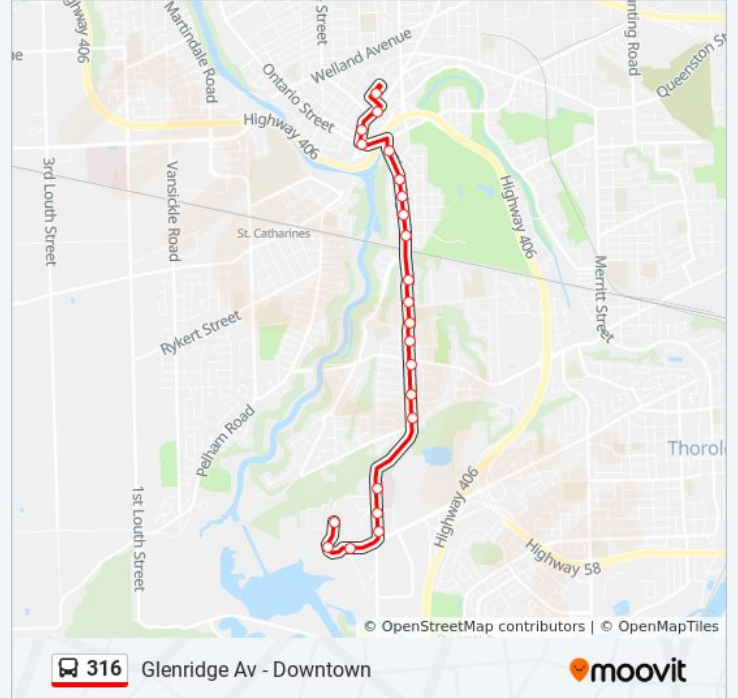

Westchester Cr + St Paul St

St Paul St + Queen St

St Paul St + James St

St. Catharines Bus Terminal

316 bus time schedules and route maps are available in an offline PDF at moovitapp.com. Use the [Moovit App](#) to see live bus times, train schedule or subway schedule, and step-by-step directions for all public transit in Toronto.

[About Moovit](#) · [MaaS Solutions](#) · [Supported Countries](#) · [Mooviter Community](#)

© 2024 Moovit - All Rights Reserved

Check Live Arrival Times