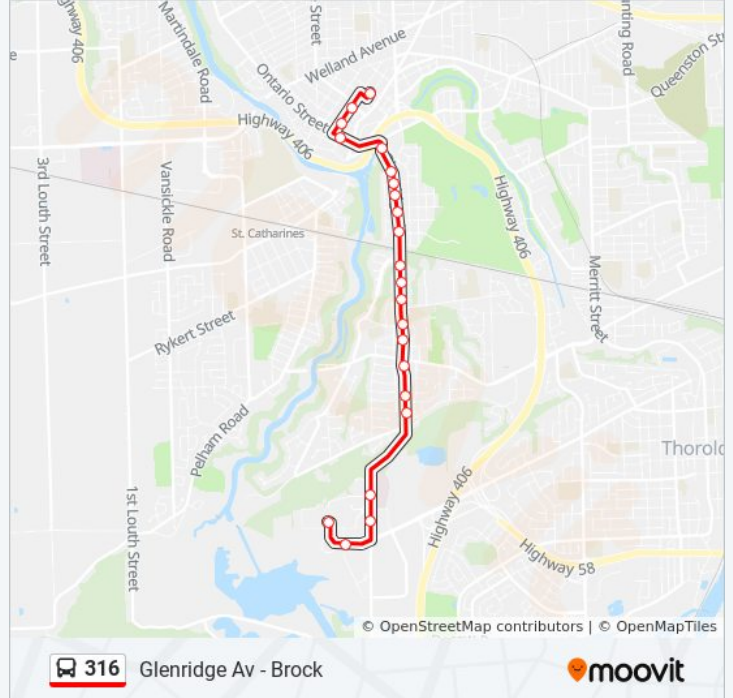

Use the Moovit App to find the closest 316 bus station near you and find out when is the next 316 bus arriving.

Direction: Glenridge Avenue - Brock

22 stops

[VIEW LINE SCHEDULE](#)

- St. Catharines Bus Terminal
- King St + James St
- King St + Queen St
- Ontario St + Trafalgar St
- Glenridge Ave + Westchester Cr
- Glenridge Ave + Hillcrest Ave
- Glenridge Ave + Wychwood Rd
- Glenridge Ave + Ridgewood Rd
- Glenridge Ave + Rockcliffe Rd
- Glenridge Ave + Edgedale Rd
- Glenridge Ave + Riverview Blvd
- Glenridge Ave + Glenridge Plaza
- Glenridge Av + Belton Blvd
- Glenridge Ave + Oakridge Ave
- Glenridge Ave + Larchwood Dr
- Glenridge Ave + Glendale Ave
- Glenridge Ave + Victor Blvd
- Glenridge Ave + Sovereign Dr
- Glenridge Ave + Hotel Dieu Shaver Hospital
- Glenridge Ave + East Academic Crosswalk
- Isaac Brock Blvd + Flora Egerter Way
- Brock University

316 bus Info

Direction: Glenridge Avenue - Brock

Stops: 22

Trip Duration: 12 min

Line Summary:

Direction: Glenridge Avenue - Downtown

22 stops

[VIEW LINE SCHEDULE](#)

- Brock University
- Brock University Daycare
- Isaac Brock Blvd + Zone 2 Parking Lot
- Glenridge Ave + East Academic Complex
- Glenridge Ave + John Macdonell St
- Glenridge Ave + Hotel Shaver Hospital
- Glenridge Ave + Woodside Dr
- Glenridge Ave + Victor Blvd
- Glenridge Ave + Glendale Ave
- Glenridge Ave + Larchwood Dr
- Glenridge Ave + Oakridge Ave
- Glenridge Ave + Glen Morris Dr
- 190 Glenridge Ave + Southridge Community Church
- Glenridge Ave + Edgedale Rd
- Glenridge Ave + Rockcliffe Rd
- Glenridge Ave + Ridgewood Rd
- Glenridge Ave + Downing St
- Glenridge Ave + Westchester Cres

316 bus Info

Direction: Glenridge Avenue - Downtown

Stops: 22

Trip Duration: 12 min

Line Summary:

Westchester Cr + St Paul St

St Paul St + Queen St

St Paul St + James St