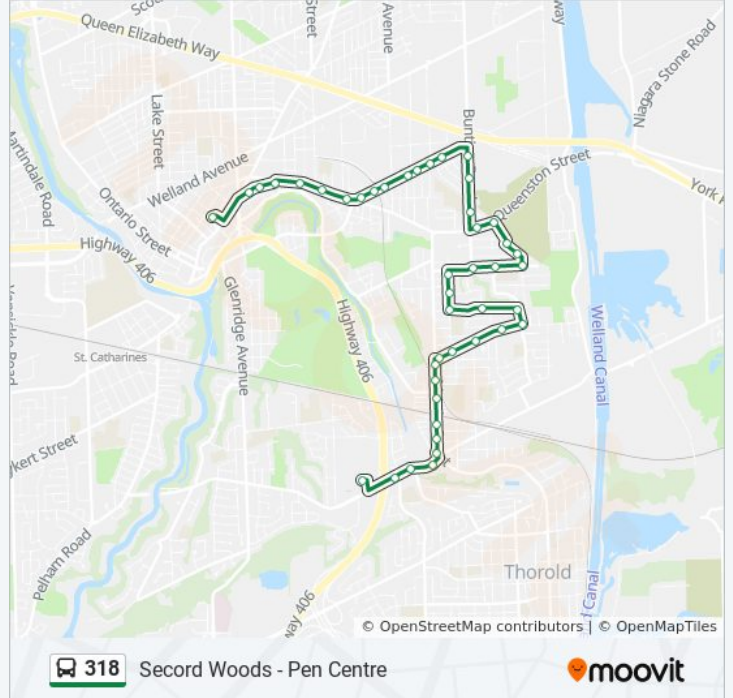

Direction: Secord Woods - Pen Centre

44 stops

[VIEW LINE SCHEDULE](#)

- St. Catharines Bus Terminal
- Queenston St + Riordon St
- Queenston St + Calvin St
- Queenston St + Church St
- Queenston St + Oakdale Ave
- Queenston St + Prince St
- Queenston St + Richmond Av
- Eastchester Ave + Mitchell St
- Eastchester Av + Yale Cr
- Eastchester Av + Grantham Av S
- Eastchester Ave + Marmora St
- Eastchester Ave + Lorne St
- Eastchester Ave + Laird Dr
- Eastchester Ave + Annette St
- Bunting Rd + Douglas Park
- Bunting Rd + Milton Rd
- Bunting Rd + 91 Bunting Rd
- Queenston St + Bunting Rd
- Queenston St + Spring St
- Spring St + Rosedale Ave
- Rosedale Av + Greenwood Ave
- Dundonald St + Bloomfield Av

318 bus Info

Direction: Secord Woods - Pen Centre

Stops: 44

Trip Duration: 22 min

Line Summary:

Bloomfield Ave + Woodrow St
 Bloomfield Ave + Bunting Rd
 Ferndale Ave + Battersea Ave
 Ferndale Ave + Alexandra Blvd
 Ferndale Ave + Dunvegan Rd
 Dunvegan Rd + Alexandra Blvd
 Dunvegan Rd + Woodrow St
 Woodrow St + Rockwood Av
 Rockwood Ave + Carriage Rd
 Rockwood Ave + Park Ave
 Rockwood Ave + Ferndale Ave
 Rockwood Ave + Grove Ave
 Merritt St + Rockwood Av
 Merritt St + Seymour Av
 Merritt St + Elm Lane
 Merritt St + Walnut St
 Merritt St + Almond St
 Merritt St + Glendale Ave
 Glendale Ave + Mountain Locks Plaza
 Glendale Ave + Mountain St
 Glendale Ave + Burleigh Hill Dr
 Pen Centre

Direction: Secords Woods - Downtown

39 stops

[VIEW LINE SCHEDULE](#)

Pen Centre
 Glendale Ave + Burleigh Hill Dr
 Glendale Ave + Mountain St
 Merritt St + Almond Ln
 Merritt St + Walnut St
 Merritt St + Oakdale Av
 Merritt St + Seymour Ave

318 bus Info

Direction: Secords Woods - Downtown

Stops: 39

Trip Duration: 20 min

Line Summary:

318 bus time schedules and route maps are available in an offline PDF at moovitapp.com. Use the [Moovit App](#) to see live bus times, train schedule or subway schedule, and step-by-step directions for all public transit in Toronto.