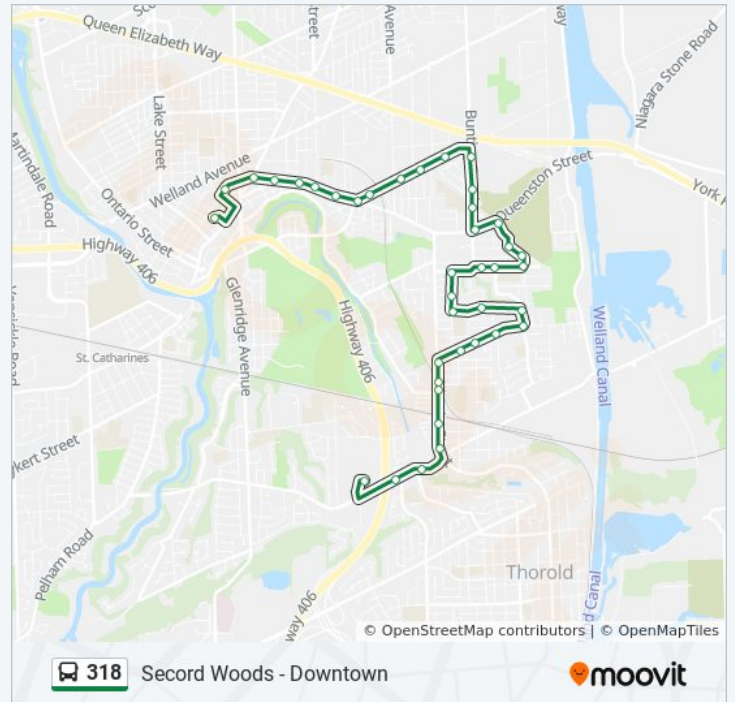

Direction: Secords Woods - Downtown

39 stops

[VIEW LINE SCHEDULE](#)

Pen Centre
 Glendale Ave + Burleigh Hill Dr
 Glendale Ave + Mountain St
 Merritt St + Almond Ln
 Merritt St + Walnut St
 Merritt St + Oakdale Av
 Merritt St + Seymour Ave

Queenston St + Bunting Rd

Bunting Rd + Chloe St

124 Bunting Road

Bunting Rd + Eastchester Av

Eastchester Ave + Annette St

Eastchester Ave + Perth St

Eastchester Ave + Chelsea St

Eastchester Ave + Mitchell St

Eastchester Ave + Queenston St

Queenston St + Ida St

Queenston St + Vine St S

Queenston St + Tasker St

Church St + Queenston St

Church St + Niagara St

King St + Church St

St. Catharines Bus Terminal

318 bus Info

Direction: Secords Woods - Downtown

Stops: 39

Trip Duration: 20 min

Line Summary:

318 bus time schedules and route maps are available in an offline PDF at moovitapp.com. Use the [Moovit App](#) to see live bus times, train schedule or subway schedule, and step-by-step directions for all public transit in Toronto.