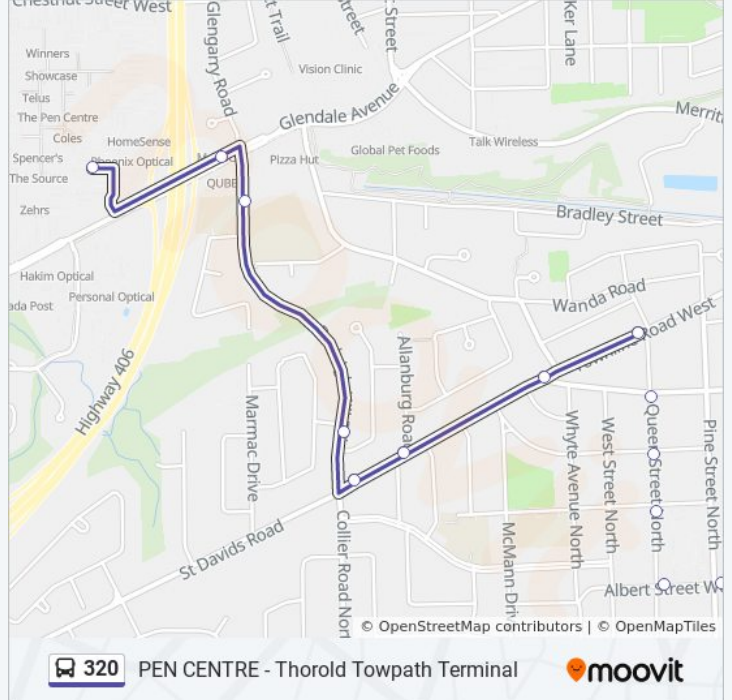

Direction: Pen Centre

14 stops

[VIEW LINE SCHEDULE](#)

- Thorold Towpath Terminal
- Albert St + Pine St N
- Albert St + Queen St
- Queen St + Ann St
- Queen St + Water St
- Queen St + St Davids Rd
- Townline Rd W + Queen St N
- Townline Rd + St Davids Rd
- St Davids Rd + Allanburg Rd S
- St Davids Rd + Burleigh Hill Dr
- Burleigh Hill Dr + Dalecrest Ave
- Burleigh Hill Dr + Glendale Av
- Glendale Ave + Burleigh Hill Dr
- Pen Centre

320 bus Info

Direction: Pen Centre

Stops: 14

Trip Duration: 7 min

Line Summary:

Direction: Thorold

25 stops

[VIEW LINE SCHEDULE](#)

- Pen Centre
- Glendale Ave + Burleigh Hill Dr
- Burleigh Hill Dr + Warkdale Dr
- Burleigh Hill Dr + Dalecrest Ave
- Collier Rd + Broderick Ave
- Collier Rd + Sullivan Ave
- Collier Rd + Elgin St
- Collier Rd + Richmond St
- Richmond St + Richmond St School
- 93 Richmond St
- Richmond St + Crompton Blvd
- Richmond St + Queen St
- Richmond St + Cleveland St
- 61 Ormond St S
- Ormond St S + Portland St
- Ormond St S + Clairmont St
- Ormond St S + Albert St E
- Ormond St N + Regent St

320 bus Info

Direction: Thorold

Stops: 25

Trip Duration: 12 min

Line Summary:

Ormond St N + Thorold Arena

Ormond St N + Thorold High School

Front St + Thorold Arena