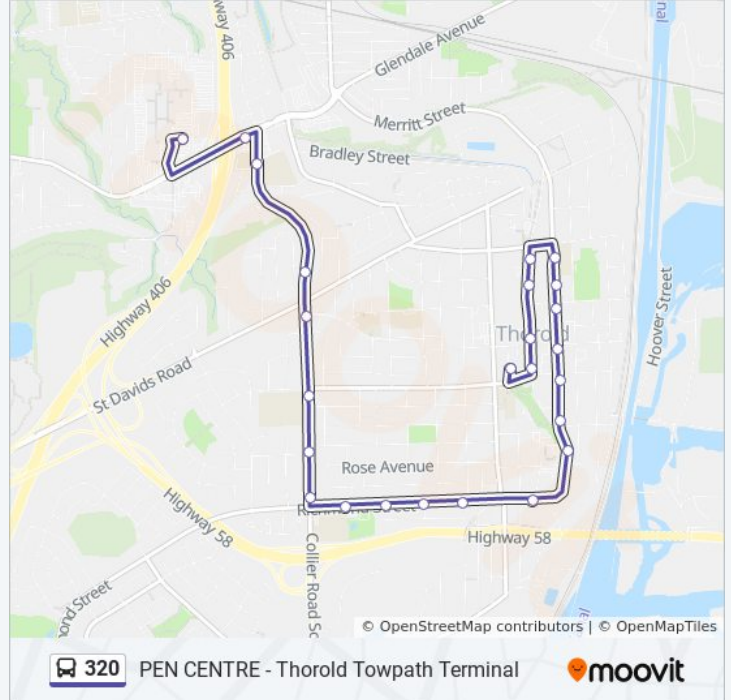

Direction: Pen Centre

14 stops

[VIEW LINE SCHEDULE](#)

- Thorold Towpath Terminal
- Albert St + Pine St N
- Albert St + Queen St
- Queen St + Ann St
- Queen St + Water St
- Queen St + St Davids Rd
- Townline Rd W + Queen St N
- Townline Rd + St Davids Rd
- St Davids Rd + Allanburg Rd S
- St Davids Rd + Burleigh Hill Dr
- Burleigh Hill Dr + Dalecrest Ave
- Burleigh Hill Dr + Glendale Av
- Glendale Ave + Burleigh Hill Dr
- Pen Centre

- Pen Centre
- Glendale Ave + Burleigh Hill Dr
- Burleigh Hill Dr + Warkdale Dr
- Burleigh Hill Dr + Dalecrest Ave
- Collier Rd + Broderick Ave
- Collier Rd + Sullivan Ave
- Collier Rd + Elgin St
- Collier Rd + Richmond St
- Richmond St + Richmond St School
- 93 Richmond St
- Richmond St + Crompton Blvd
- Richmond St + Queen St
- Richmond St + Cleveland St
- 61 Ormond St S
- Ormond St S + Portland St
- Ormond St S + Clairmont St
- Ormond St S + Albert St E
- Ormond St N + Regent St

320 bus Info

Direction: Thorold

Stops: 25

Trip Duration: 12 min

Line Summary:

Ormond St N + Thorold Arena

Ormond St N + Thorold High School

Front St + Thorold Arena

Front St + Regent St

Front St + Albert St

Front St + Clairmont St

Thorold Towpath Terminal

320 bus time schedules and route maps are available in an offline PDF at moovitapp.com. Use the [Moovit App](#) to see live bus times, train schedule or subway schedule, and step-by-step directions for all public transit in Toronto.