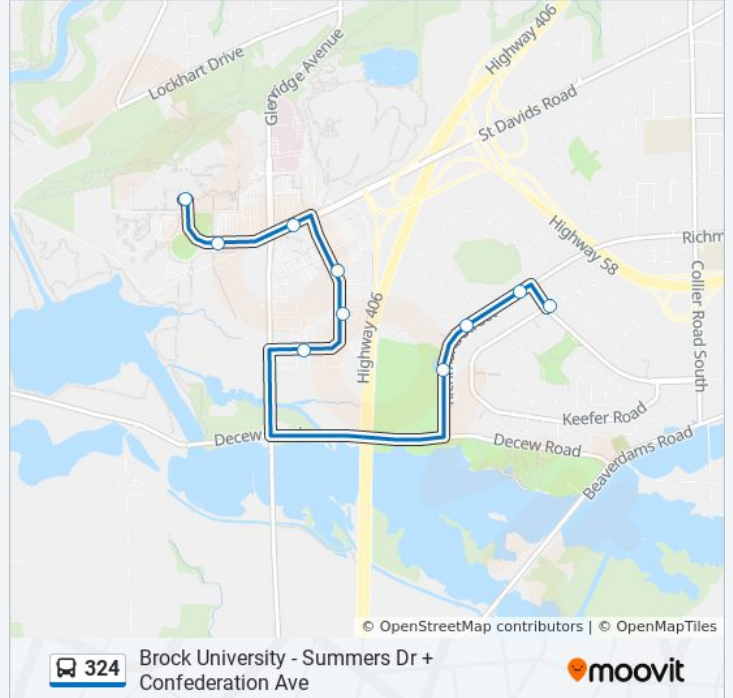

## Direction: Brock

10 stops

[VIEW LINE SCHEDULE](#)

Summers Dr + Confederation Ave

Richmond St + Winterberry Bl

Richmond St + Raspberry Bl

Richmond St + Manley Cr Path

3280 Schmon Pkwy

## 324 bus Info

**Direction:** Brock

**Stops:** 10

**Trip Duration:** 8 min

**Line Summary:**

**Direction: Tupper Drive**

13 stops

[VIEW LINE SCHEDULE](#)

- Brock University
- Brock University Daycare
- Isaac Brock Blvd + Zone 2 Parking Lot
- Sir Isaac Brock Way + Schmon Pkwy
- Tupper Dr + Sullivan Ave
- Tupper Dr + Mcdonaugh Cr
- Confederation Av + Keefer Rd
- Confederation Av + Confederation Heights Park
- Confederation Av + Summers Dr
- Summers Dr + Devine Cr
- Summers Dr + Remigio Ct
- Summers Dr + Silvercrest Ct
- Summers Dr + Confederation Ave

**324 bus Info**

**Direction:** Tupper Drive

**Stops:** 13

**Trip Duration:** 10 min

**Line Summary:**

324 bus time schedules and route maps are available in an offline PDF at [moovitapp.com](https://moovitapp.com). Use the [Moovit App](#) to see live bus times, train schedule or subway schedule, and step-by-step directions for all public transit in Toronto.