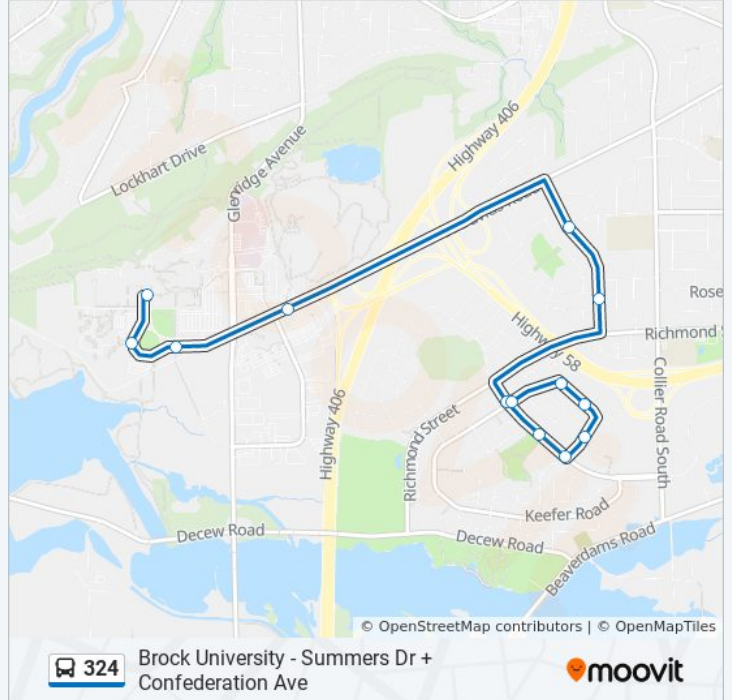

- Brock University
- Brock University Daycare
- Isaac Brock Blvd + Zone 2 Parking Lot
- Sir Isaac Brock Way + Schmon Pkwy
- Tupper Dr + Sullivan Ave
- Tupper Dr + Mcdonaugh Cr
- Confederation Av + Keefer Rd
- Confederation Av + Confederation Heights Park
- Confederation Av + Summers Dr
- Summers Dr + Devine Cr
- Summers Dr + Remigio Ct
- Summers Dr + Silvercrest Ct
- Summers Dr + Confederation Ave

**324 bus Time Schedule**

Tupper Drive Route Timetable:

Sunday	Not Operational
Monday	07:00 - 18:00
Tuesday	07:00 - 18:00
Wednesday	07:00 - 18:00
Thursday	07:00 - 18:00
Friday	07:00 - 18:00
Saturday	Not Operational

**324 bus Info**

**Direction:** Tupper Drive

**Stops:** 13

**Trip Duration:** 10 min

**Line Summary:**

324 bus time schedules and route maps are available in an offline PDF at [moovitapp.com](https://moovitapp.com). Use the [Moovit App](#) to see live bus times, train schedule or subway schedule, and step-by-step directions for all public transit in Toronto.