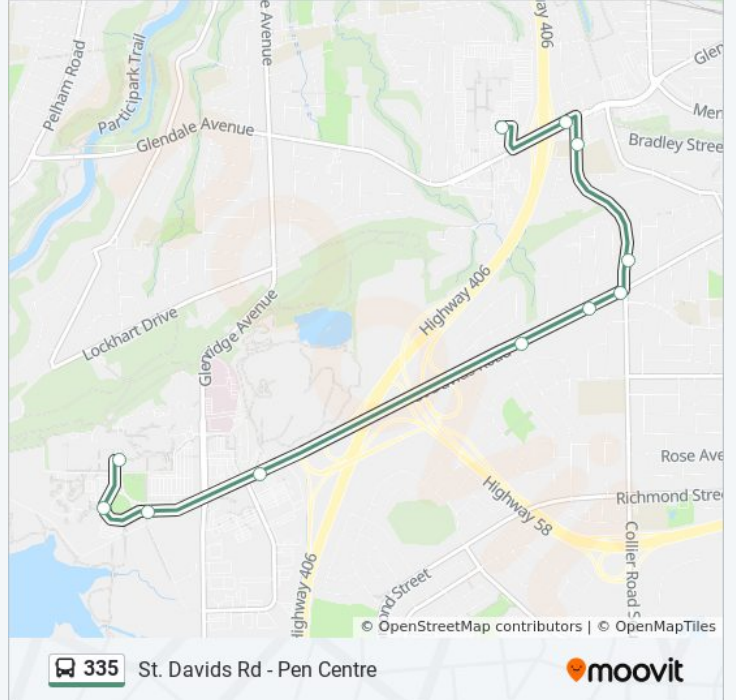

Direction: Brock

10 stops

[VIEW LINE SCHEDULE](#)

Pen Centre

Glendale Ave + Burleigh Hill Dr

Burleigh Hill Dr + Warkdale Dr

Burleigh Hill Dr + Dalecrest Ave

St Davids Rd + Burleigh Hill Dr

St Davids Rd + Marmac Dr

St Davids Rd + Barbican Gt

Sir Isaac Brock Way + Schmon Pkwy

Isaac Brock Blvd + Flora Egerter Way

Brock University

335 bus Time Schedule

Brock Route Timetable:

Sunday	Not Operational
Monday	07:15 - 18:15
Tuesday	07:15 - 18:15
Wednesday	07:15 - 18:15
Thursday	07:15 - 18:15
Friday	07:15 - 18:15
Saturday	Not Operational

- Brock University
- Brock University Daycare
- Isaac Brock Blvd + Zone 2 Parking Lot
- Sir Isaac Brock Way + Schmon Pkwy
- St Davids Rd + Tupper Dr
- St Davids Rd + Marmac Dr
- St Davids Rd + Collier Rd N
- Burleigh Hill Dr + Dalecrest Ave
- Burleigh Hill Dr + Glendale Av
- Glendale Ave + Burleigh Hill Dr
- Pen Centre

335 bus Info

Direction: Pen Centre

Stops: 11

Trip Duration: 9 min

Line Summary:

335 bus time schedules and route maps are available in an offline PDF at moovitapp.com. Use the [Moovit App](#) to see live bus times, train schedule or subway schedule, and step-by-step directions for all public transit in Toronto.