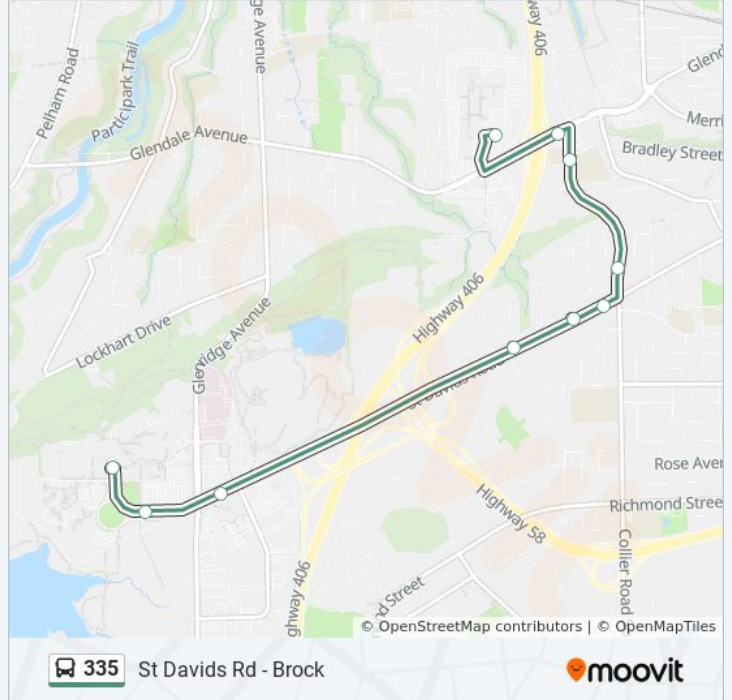

Direction: Brock

10 stops

[VIEW LINE SCHEDULE](#)

Pen Centre

Glendale Ave + Burleigh Hill Dr

Burleigh Hill Dr + Warkdale Dr

Burleigh Hill Dr + Dalecrest Ave

St Davids Rd + Burleigh Hill Dr

St Davids Rd + Marmac Dr

St Davids Rd + Barbican Gt

Sir Isaac Brock Way + Schmon Pkwy

Isaac Brock Blvd + Flora Egerter Way

Brock University

335 bus Time Schedule

Brock Route Timetable:

Sunday	Not Operational
Monday	07:15 - 18:15
Tuesday	07:15 - 18:15
Wednesday	07:15 - 18:15
Thursday	07:15 - 18:15
Friday	07:15 - 18:15
Saturday	Not Operational

335 bus Info

Direction: Brock

Stops: 10

Trip Duration: 9 min

Line Summary:

Direction: Pen Centre

11 stops

[VIEW LINE SCHEDULE](#)

- Brock University
- Brock University Daycare
- Isaac Brock Blvd + Zone 2 Parking Lot
- Sir Isaac Brock Way + Schmon Pkwy
- St Davids Rd + Tupper Dr
- St Davids Rd + Marmac Dr
- St Davids Rd + Collier Rd N
- Burleigh Hill Dr + Dalecrest Ave
- Burleigh Hill Dr + Glendale Av
- Glendale Ave + Burleigh Hill Dr
- Pen Centre